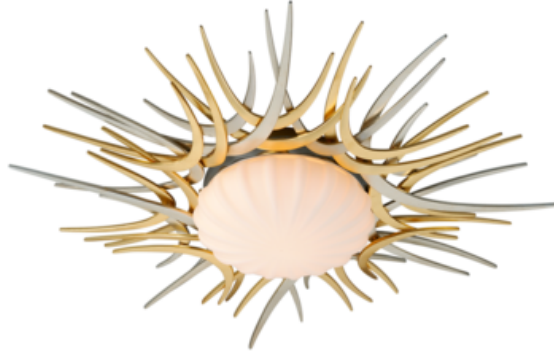

Helios

Product ID **224-31**

CORBETT LIGHTING

DIMENSIONAL INFORMATION

Height	5.50"
ADA Compliant	No
Hanging Type	-
Canopy/Backplate	8.25" D
Diameter	27.00"
Weight	13.20lb.

SHIPPING INFORMATION

Carton 1	33.00" x 33.00" x 17.00"
Carton 1 Weight	30.00lb.
Shipping Method	Truck Only

LAMPING INFORMATION

Bulb 1	
(1) 18 Watt Max 120	
Bulb Included	Yes
Socket Type	Led
UL Rating	DRY
Plug In	No

AVAILABLE FINISHES

Gold And Silver Leaf

JOB/LOCATION

QUANTITY

NOTES