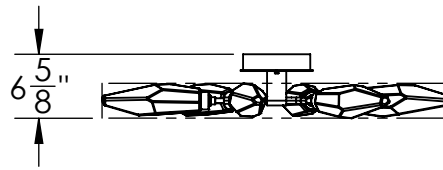

All dimensions are shown in inches unless otherwise stated.

MOUNTING PLATE

Mounting Method: J-Box

PRODUCT DESCRIPTION

An eye-catching ceiling solution, this versatile branch-style flush mount features six 'Rock Crystal' artisan blown glass shades with a metal canopy. Integrated LED light illuminates each glass shade without the distraction of a filament bulb. Offered in four glass colors and eight finishes. Choose 2700K or 3000K CCT integrated LED.

Weight(lbs.): 16LBS

UL Rating: Dry

Top Diffuser: Closed Glass

Bottom Diffuser: Closed Glass

Light Source: DC LED

Electrical Qty: 6

Wattage (Watts):16

Voltage (Volts): 120 V