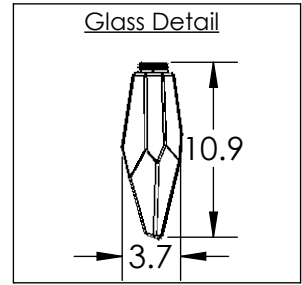

All dimensions are shown in inches unless otherwise stated.

MOUNTING PLATE

Mounting Method: J-Box

PRODUCT DESCRIPTION

An eye-catching ceiling solution, this versatile branch-style flush mount features six 'Rock Crystal' artisan blown glass shades with a metal canopy. Integrated LED light illuminates each glass shade without the distraction of a filament bulb. Offered in four glass colors and eight finishes. Choose 2700K or 3000K CCT integrated LED.

PRODUCT SPECIFICATION

Construction: Aluminum Body, Blown Glass

Finish Options:

FB	GB	GM*	HB*	MB	BS	RB*	SN*
----	----	-----	-----	----	----	-----	-----

 Glass Options:

SG	CS	BG	AG
----	----	----	----

Suspension Method: Ceiling Mounted

Weight(lbs.): 16LBS

UL Rating: Dry

Top Diffuser: Closed Glass

Bottom Diffuser: Closed Glass

Light Source: DC LED

Electrical Qty: 6

Wattage (Watts):16

Voltage (Volts): 120 V

All Hammerton fixtures are handcrafted by artisans. Subtle imperfections reflect the mark of the artisan and should be expected in any handcrafted product. Dimensions may vary up to 7/8".

Rev (A) 8/19/2021