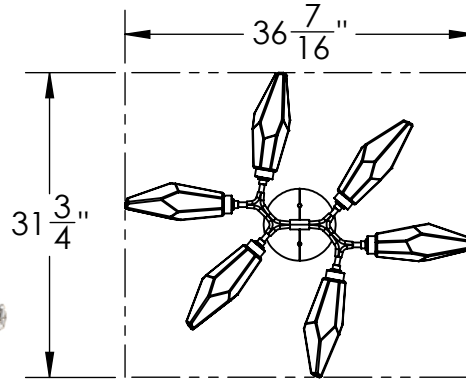

All dimensions are shown in inches unless otherwise stated.

MOUNTING PLATE

Mounting Method: J-Box

PRODUCT DESCRIPTION

An eye-catching ceiling solution, this versatile branch-style flush mount features six 'Rock Crystal' artisan blown glass shades with a metal canopy. Integrated LED light illuminates each glass shade without the distraction of a filament bulb. Offered in four glass colors and eight finishes. Choose 2700K or 3000K CCT integrated LED.

Weight(lbs.): 16LBS

UL Rating: Dry

Top Diffuser: Closed Glass

Bottom Diffuser: Closed Glass

Light Source: DC LED

Electrical Qty: 6

Wattage (Watts):16

Voltage (Volts): 120 V

All Hammerton fixtures are handcrafted by artisans. Subtle imperfections reflect the mark of the artisan and should be expected in any handcrafted product. Dimensions may vary up to 7/8".

Rev (A) 8/19/2021