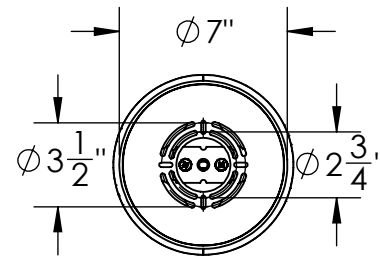

All dimensions are shown in inches unless otherwise stated.

MOUNTING PLATE

Mounting Method: J-Box

PRODUCT DESCRIPTION

An eye-catching ceiling solution, this versatile branch-style flush mount features six 'Rock Crystal' artisan blown glass shades with a metal canopy. Integrated LED light illuminates each glass shade without the distraction of a filament bulb. Offered in four glass colors and eight finishes. Choose 2700K or 3000K CCT integrated LED.

Weight(lbs.): 16LBS

UL Rating: Dry

Top Diffuser: Closed Glass

Bottom Diffuser: Closed Glass

Light Source: DC LED

Electrical Qty: 6

Wattage (Watts):16

Voltage (Volts): 120 V

All Hammerton fixtures are handcrafted by artisans. Subtle imperfections reflect the mark of the artisan and should be expected in any handcrafted product. Dimensions may vary up to 7/8".

Rev (A) 8/19/2021