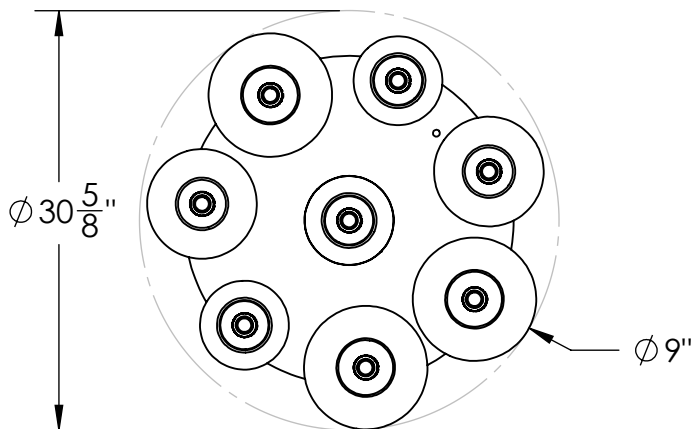

Collection: MISTO

Product #: CHB0048-08

ALL DIMENSIONS ARE IN INCHES UNLESS STATED OTHERWISE

Bulbs Not Included Visit hammertonstudio.com for product options and specifications.

2/20/2020 (B)

Mounting Packet: R	Electrical Type: INCANDESCENT
Approximate lbs.: 65	Bulb Qty: 8 Bulb Type: A19
Finish: SEE WEB SITE FOR OPTIONS	Wattage: 40 Voltage: 120
Top Diffuser: CLOSED GLASS	Socket Type: MEDIUM BASE, E26
Bottom Diffuser: OPEN	UL Location: DRY

Canopy Mounting Detail

MOUNTS TO BUILDING STRUCTURE

All fixtures created by Hammerton are handcrafted by artisans. Dimensions may vary up to 7/8".
 © Copyright 2020. All rights in design, detail or invention of this drawing are reserved as the property of Hammerton. Any imitation or adaptation without written consent is strictly prohibited.