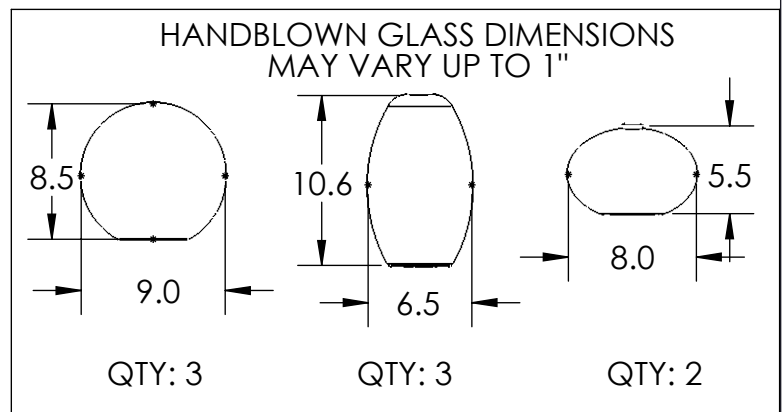

Collection: MISTO

Product #: CHB0048-08

ALL DIMENSIONS ARE IN INCHES UNLESS STATED OTHERWISE

Bulbs Not Included Visit hammertonstudio.com for product options and specifications.

2/20/2020 (B)

Mounting Packet: R	Electrical Type: INCANDESCENT
Approximate lbs.: 65	Bulb Qty: 8 Bulb Type: A19
Finish: SEE WEB SITE FOR OPTIONS	Wattage: 40 Voltage: 120
Top Diffuser: CLOSED GLASS	Socket Type: MEDIUM BASE, E26
Bottom Diffuser: OPEN	UL Location: DRY

Canopy Mounting Detail

MOUNTS TO BUILDING STRUCTURE

All fixtures created by Hammerton are handcrafted by artisans. Dimensions may vary up to 7/8".
 © Copyright 2020. All rights in design, detail or invention of this drawing are reserved as the property of Hammerton. Any imitation or adaptation without written consent is strictly prohibited.