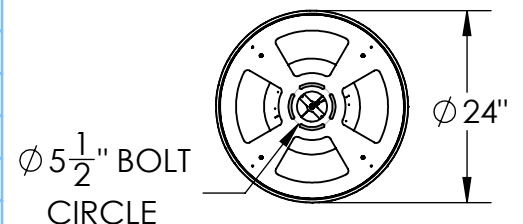

Collection: MISTO

Product #: CHB0048-08

ALL DIMENSIONS ARE IN INCHES UNLESS STATED OTHERWISE

Bulbs Not Included Visit hammertonstudio.com for product options and specifications.

2/20/2020 (B)

Mounting Packet: R	Electrical Type: INCANDESCENT
Approximate lbs.: 65	Bulb Qty: 8 Bulb Type: A19
Finish: SEE WEB SITE FOR OPTIONS	Wattage: 40 Voltage: 120
Top Diffuser: CLOSED GLASS	Socket Type: MEDIUM BASE, E26
Bottom Diffuser: OPEN	UL Location: DRY

Canopy Mounting Detail

MOUNTS TO BUILDING STRUCTURE

All fixtures created by Hammerton are handcrafted by artisans. Dimensions may vary up to 7/8".
 © Copyright 2020. All rights in design, detail or invention of this drawing are reserved as the property of Hammerton. Any imitation or adaptation without written consent is strictly prohibited.