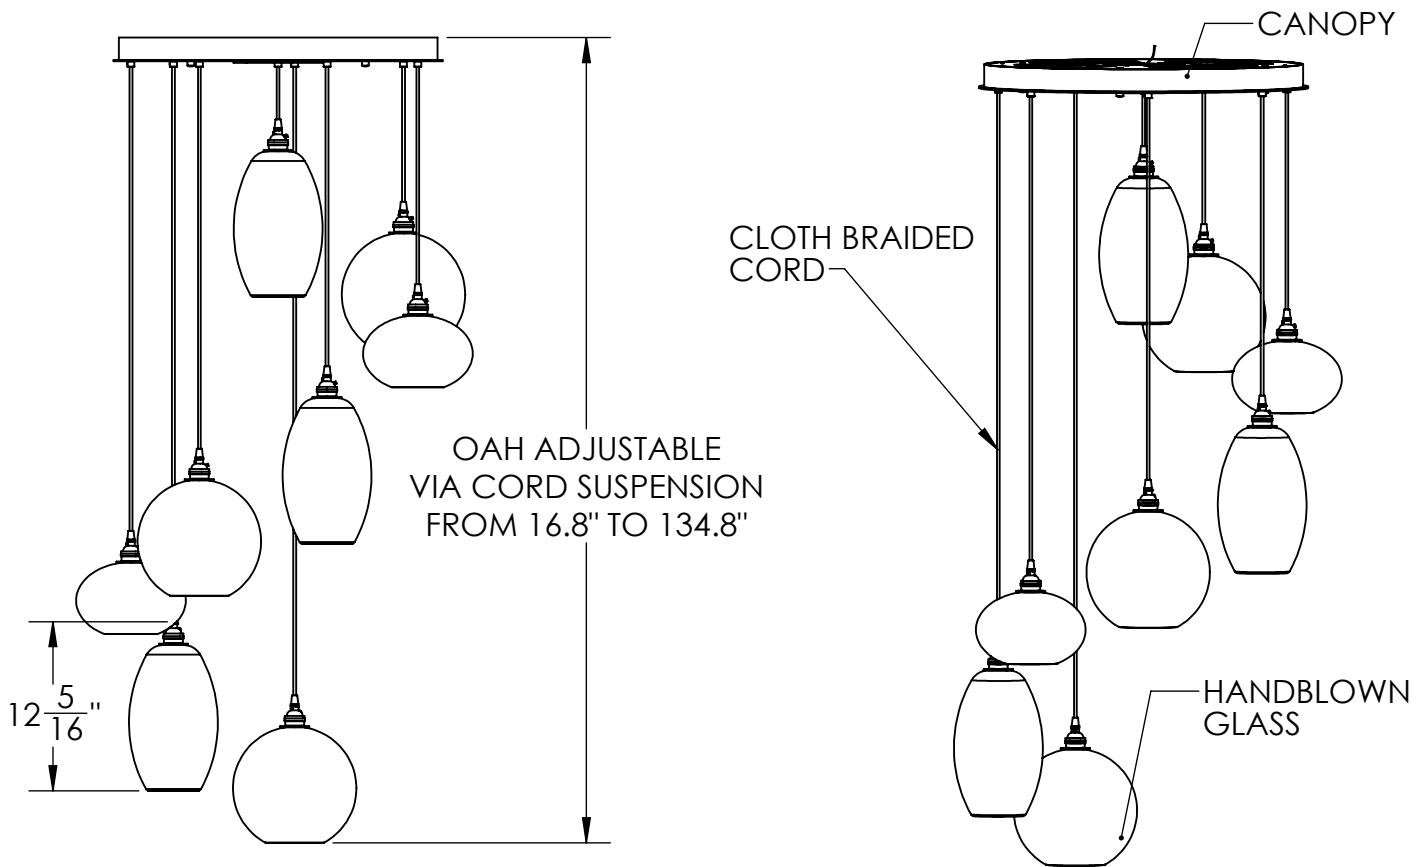

Collection: MISTO

Product #: CHB0048-08

ALL DIMENSIONS ARE IN INCHES UNLESS STATED OTHERWISE

Bulbs Not Included Visit hammertonstudio.com for product options and specifications.

2/20/2020 (B)

Mounting Packet: R	Electrical Type: INCANDESCENT
Approximate lbs.: 65	Bulb Qty: 8 Bulb Type: A19
Finish: SEE WEB SITE FOR OPTIONS	Wattage: 40 Voltage: 120
Top Diffuser: CLOSED GLASS	Socket Type: MEDIUM BASE, E26
Bottom Diffuser: OPEN	UL Location: DRY

Canopy Mounting Detail

MOUNTS TO BUILDING STRUCTURE

All fixtures created by Hammerton are handcrafted by artisans. Dimensions may vary up to 7/8".
 © Copyright 2020. All rights in design, detail or invention of this drawing are reserved as the property of Hammerton. Any imitation or adaptation without written consent is strictly prohibited.