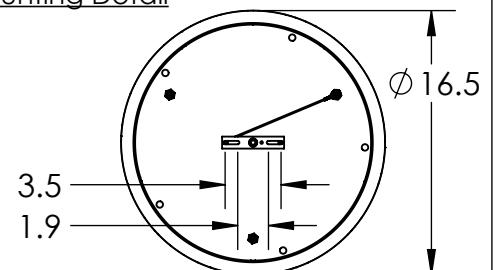

Collection: MISTO

Product #: CHB0048-03

HAND BLOWN GLASS DIMENSIONS MAY VARY UP TO 1"

Bulbs Not Included

Visit hammertonstudio.com for product options and specifications.

2/7/2018 (A)

Mounting Packet: W	Electrical Type: INCANDESCENT
Approximate lbs.: 20	Bulb Qty: 3 Bulb Type: A19
Finish: SEE WEB SITE FOR OPTIONS	Wattage: 40 Voltage: 120
Top Diffuser: CLOSED	Socket Type: MEDIUM BASE, E26
Bottom Diffuser: OPEN	UL Location: DRY

Mounting Detail

MOUNTS DIRECTLY TO J-BOX

All fixtures created by Hammerton are handcrafted by artisans. Dimensions may vary up to 7/8".

© Copyright 2017. All rights in design, detail or invention of this drawing are reserved as the property of Hammerton. Any imitation or adaptation without written consent is strictly prohibited.