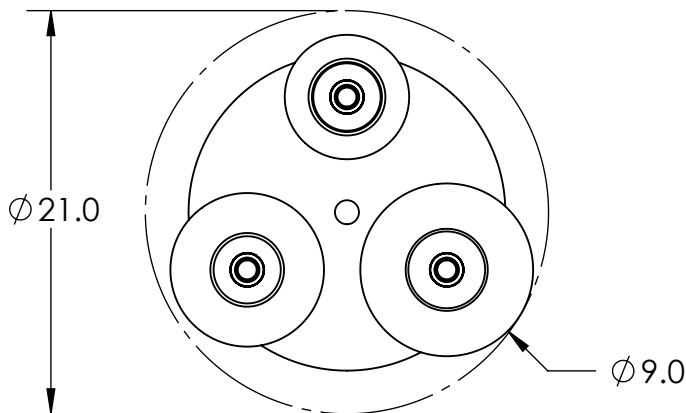

Collection: MISTO

Product #: CHB0048-03

HAND BLOWN GLASS DIMENSIONS MAY VARY UP TO 1"

Bulbs Not Included

Visit hammertonstudio.com for product options and specifications.

2/7/2018 (A)

Mounting Packet: W	Electrical Type: INCANDESCENT
Approximate lbs.: 20	Bulb Qty: 3 Bulb Type: A19
Finish: SEE WEB SITE FOR OPTIONS	Wattage: 40 Voltage: 120
Top Diffuser: CLOSED	Socket Type: MEDIUM BASE, E26
Bottom Diffuser: OPEN	UL Location: DRY

Mounting Detail

MOUNTS DIRECTLY TO J-BOX

All fixtures created by Hammerton are handcrafted by artisans. Dimensions may vary up to 7/8".

© Copyright 2017. All rights in design, detail or invention of this drawing are reserved as the property of Hammerton. Any imitation or adaptation without written consent is strictly prohibited.