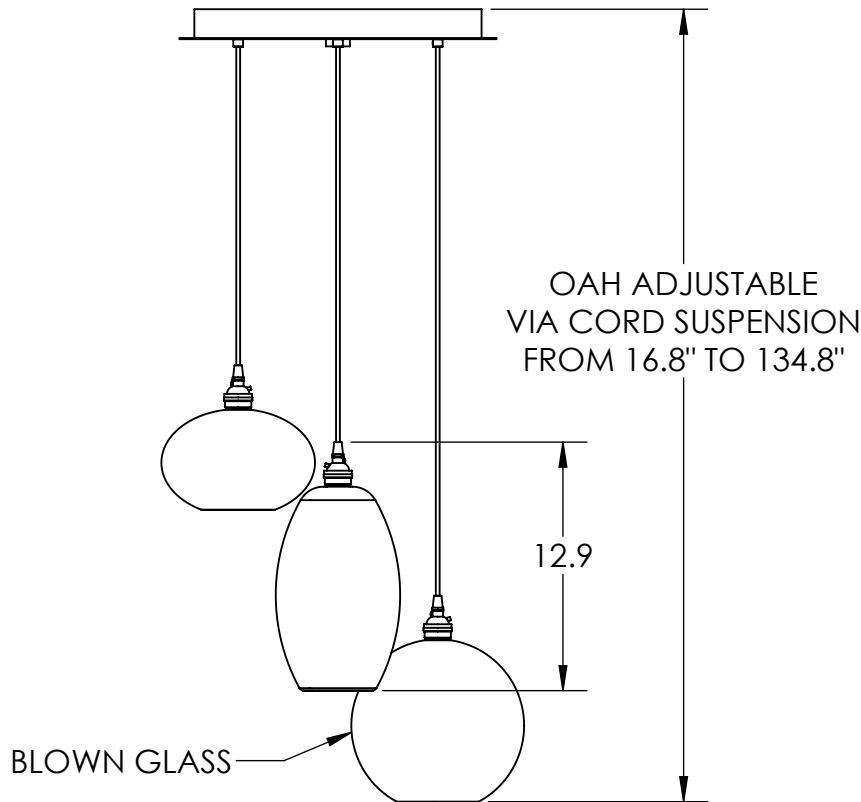

Collection: MISTO

Product #: CHB0048-03

HAND BLOWN GLASS DIMENSIONS MAY VARY UP TO 1"

Bulbs Not Included

Visit hammertonstudio.com for product options and specifications.

2/7/2018 (A)

Mounting Packet: W	Electrical Type: INCANDESCENT
Approximate lbs.: 20	Bulb Qty: 3 Bulb Type: A19
Finish: SEE WEB SITE FOR OPTIONS	Wattage: 40 Voltage: 120
Top Diffuser: CLOSED	Socket Type: MEDIUM BASE, E26
Bottom Diffuser: OPEN	UL Location: DRY

Mounting Detail

MOUNTS DIRECTLY TO J-BOX

All fixtures created by Hammerton are handcrafted by artisans. Dimensions may vary up to 7/8".

© Copyright 2017. All rights in design, detail or invention of this drawing are reserved as the property of Hammerton. Any imitation or adaptation without written consent is strictly prohibited.