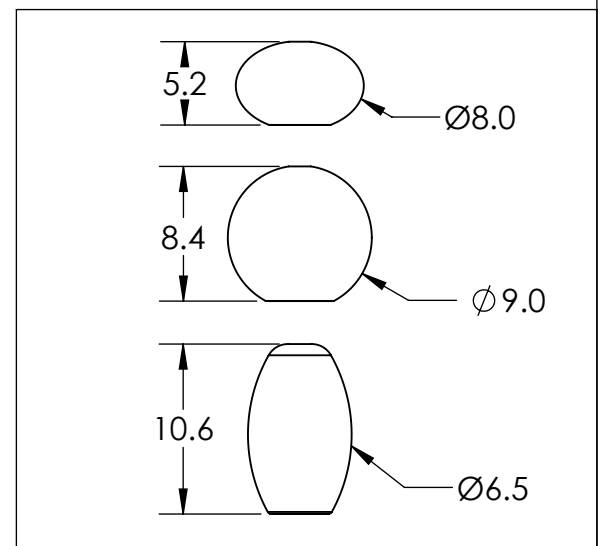

Collection: MISTO

Product #: CHB0048-03

HAND BLOWN GLASS DIMENSIONS MAY VARY UP TO 1"

Bulbs Not Included

Visit hammertonstudio.com for product options and specifications.

2/7/2018 (A)

Mounting Packet: W	Electrical Type: INCANDESCENT
Approximate lbs.: 20	Bulb Qty: 3 Bulb Type: A19
Finish: SEE WEB SITE FOR OPTIONS	Wattage: 40 Voltage: 120
Top Diffuser: CLOSED	Socket Type: MEDIUM BASE, E26
Bottom Diffuser: OPEN	UL Location: DRY

Mounting Detail

MOUNTS DIRECTLY TO J-BOX

All fixtures created by Hammerton are handcrafted by artisans. Dimensions may vary up to 7/8".

© Copyright 2017. All rights in design, detail or invention of this drawing are reserved as the property of Hammerton. Any imitation or adaptation without written consent is strictly prohibited.