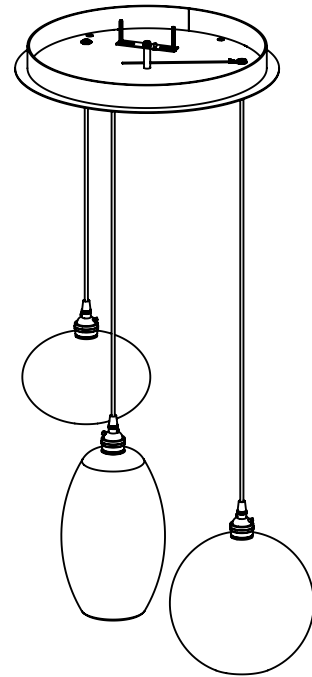

Collection: MISTO

Product #: CHB0048-03

HAND BLOWN GLASS DIMENSIONS MAY VARY UP TO 1"

Bulbs Not Included

Visit hammertonstudio.com for product options and specifications.

2/7/2018 (A)

Mounting Packet: W	Electrical Type: INCANDESCENT
Approximate lbs.: 20	Bulb Qty: 3 Bulb Type: A19
Finish: SEE WEB SITE FOR OPTIONS	Wattage: 40 Voltage: 120
Top Diffuser: CLOSED	Socket Type: MEDIUM BASE, E26
Bottom Diffuser: OPEN	UL Location: DRY

Mounting Detail

MOUNTS DIRECTLY TO J-BOX

All fixtures created by Hammerton are handcrafted by artisans. Dimensions may vary up to 7/8".

© Copyright 2017. All rights in design, detail or invention of this drawing are reserved as the property of Hammerton. Any imitation or adaptation without written consent is strictly prohibited.