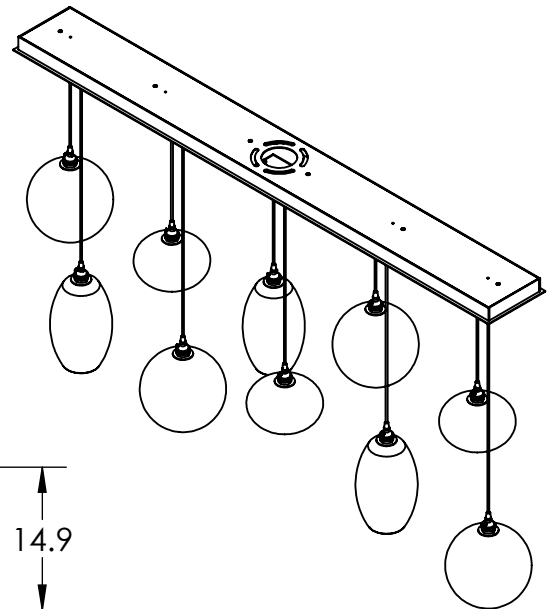

Collection: MISTO

Product #: PLB0048-10

HAND BLOWN GLASS DIMENSIONS
MAY VARY UP TO 1"

Bulbs Not Included

Visit hammertonstudio.com for product options and specifications.

4/23/2018 (A)

Mounting Packet: R	Electrical Type: INCANDESCENT
Approximate lbs.: 100	Bulb Qty: 10 Bulb Type: A19
Finish: SEE WEB SITE FOR OPTIONS	Wattage: 40 Voltage: 120
Top Diffuser: CLOSED	Socket Type: MEDIUM, E26 BASE
Bottom Diffuser: OPEN	UL Location: DRY

Mounting Detail

MOUNTS TO BUILDING STRUCTURE

All fixtures created by Hammerton are handcrafted by artisans. Dimensions may vary up to 7/8".

© Copyright 2018. All rights in design, detail or invention of this drawing are reserved as the property of Hammerton. Any imitation or adaptation without written consent is strictly prohibited.