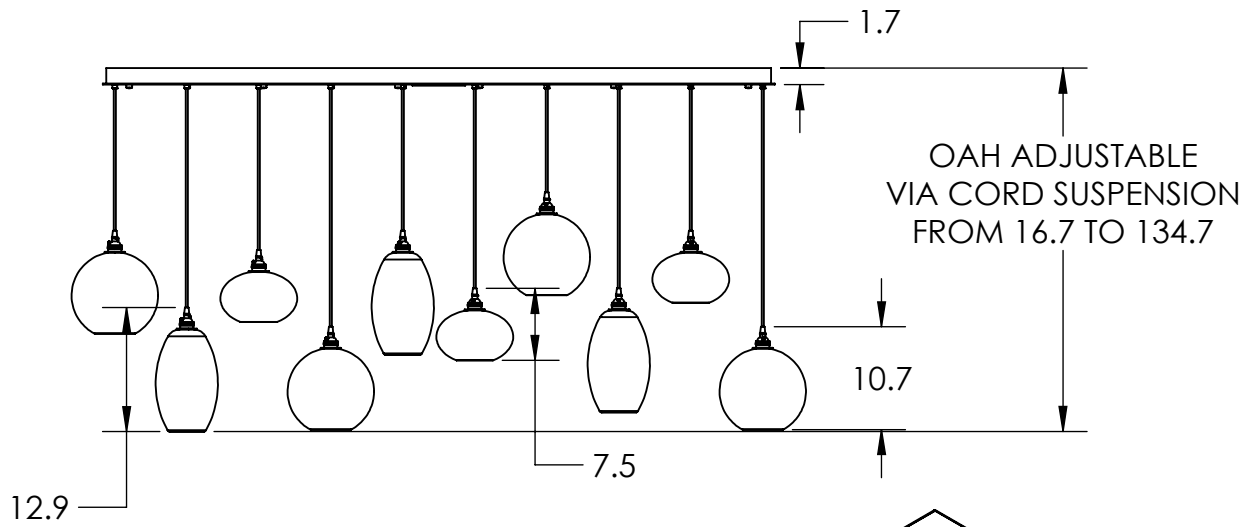

Collection: MISTO

Product #: PLB0048-10

HAND BLOWN GLASS DIMENSIONS
MAY VARY UP TO 1"

Bulbs Not Included

Visit hammertonstudio.com for product options and specifications.

4/23/2018 (A)

Mounting Packet: R	Electrical Type: INCANDESCENT
Approximate lbs.: 100	Bulb Qty: 10 Bulb Type: A19
Finish: SEE WEB SITE FOR OPTIONS	Wattage: 40 Voltage: 120
Top Diffuser: CLOSED	Socket Type: MEDIUM, E26 BASE
Bottom Diffuser: OPEN	UL Location: DRY

Mounting Detail

MOUNTS TO BUILDING STRUCTURE

All fixtures created by Hammerton are handcrafted by artisans. Dimensions may vary up to 7/8".

© Copyright 2018. All rights in design, detail or invention of this drawing are reserved as the property of Hammerton. Any imitation or adaptation without written consent is strictly prohibited.