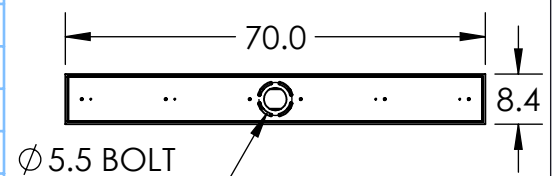

Collection: MISTO

Product #: PLB0048-10

HAND BLOWN GLASS DIMENSIONS
MAY VARY UP TO 1"

Bulbs Not Included

Visit hammertonstudio.com for product options and specifications.

4/23/2018 (A)

Mounting Packet: R	Electrical Type: INCANDESCENT
Approximate lbs.: 100	Bulb Qty: 10 Bulb Type: A19
Finish: SEE WEB SITE FOR OPTIONS	Wattage: 40 Voltage: 120
Top Diffuser: CLOSED	Socket Type: MEDIUM, E26 BASE
Bottom Diffuser: OPEN	UL Location: DRY

Mounting Detail

MOUNTS TO BUILDING STRUCTURE

All fixtures created by Hammerton are handcrafted by artisans. Dimensions may vary up to 7/8".

© Copyright 2018. All rights in design, detail or invention of this drawing are reserved as the property of Hammerton. Any imitation or adaptation without written consent is strictly prohibited.