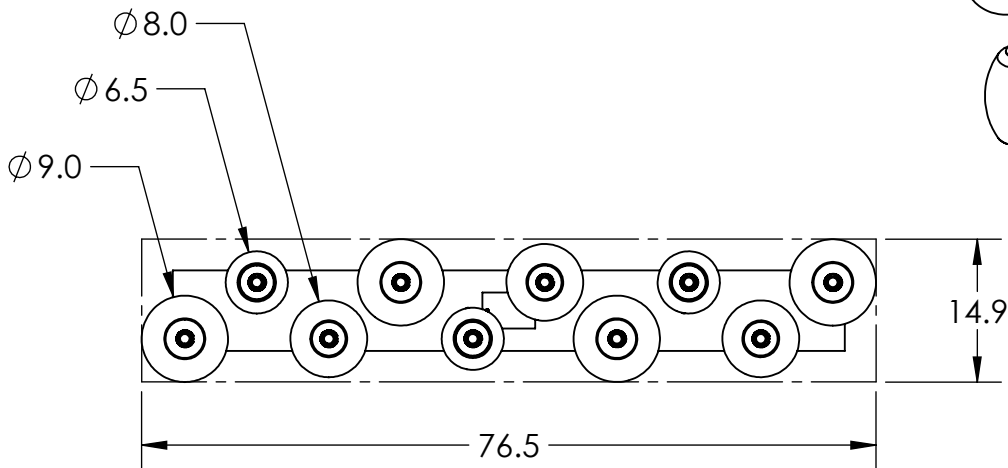

Collection: MISTO

Product #: PLB0048-10

HAND BLOWN GLASS DIMENSIONS
MAY VARY UP TO 1"

Bulbs Not Included

Visit hammertonstudio.com for product options and specifications.

4/23/2018 (A)

Mounting Packet: R	Electrical Type: INCANDESCENT
Approximate lbs.: 100	Bulb Qty: 10 Bulb Type: A19
Finish: SEE WEB SITE FOR OPTIONS	Wattage: 40 Voltage: 120
Top Diffuser: CLOSED	Socket Type: MEDIUM, E26 BASE
Bottom Diffuser: OPEN	UL Location: DRY

Mounting Detail

MOUNTS TO BUILDING STRUCTURE

All fixtures created by Hammerton are handcrafted by artisans. Dimensions may vary up to 7/8".

© Copyright 2018. All rights in design, detail or invention of this drawing are reserved as the property of Hammerton. Any imitation or adaptation without written consent is strictly prohibited.