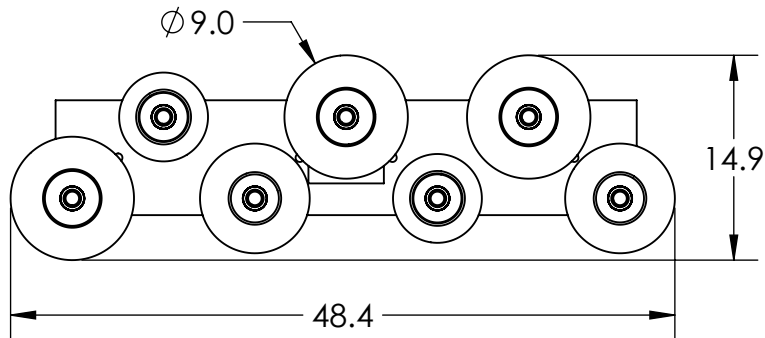

Collection: MISTO

Product #: PLB0048-07

HAND BLOWN GLASS DIMENSIONS  
MAY VARY UP TO 1"

*Bulbs Not Included*

Visit [hammertonstudio.com](http://hammertonstudio.com) for product options and specifications.

6/20/2017 (A)

Mounting Packet: R	Electrical Type: INCANDESCENT	<b>Mounting Detail</b> <p>42.4</p> <p>8.4</p> <p>Ø 5.5 BOLT CIRCLE</p> <p>MOUNTS DIRECTLY TO J-BOX</p>
Approximate lbs.: 60	Bulb Qty: 7    Bulb Type: A19	
Finish: SEE WEB SITE FOR OPTIONS	Wattage: 40    Voltage: 120	
Top Diffuser: CLOSED	Socket Type: MEDIUM BASE, E26	
Bottom Diffuser: OPEN	UL Location: DRY	
All fixtures created by Hammerton are handcrafted by artisans. Dimensions may vary up to 7/8".		
© Copyright 2017. All rights in design, detail or invention of this drawing are reserved as the property of Hammerton. Any imitation or adaptation without written consent is strictly prohibited.		
Hammerton Inc. 217 Wright Brothers Dr. Salt Lake City, UT 84116 (801)973-8095		