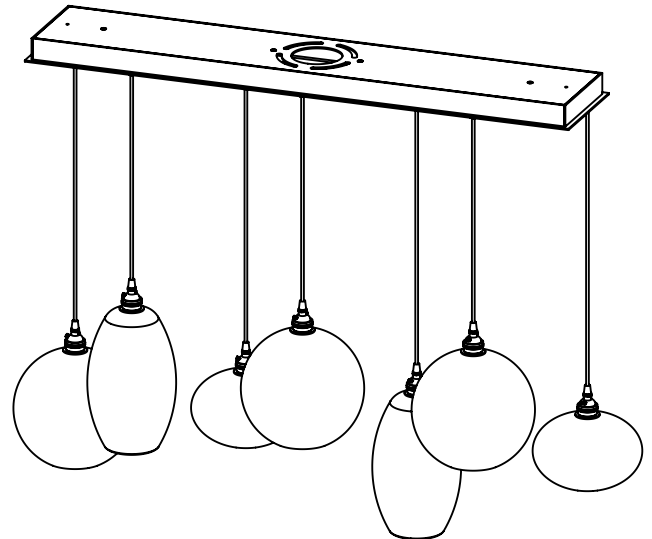

Collection: MISTO

Product #: PLB0048-07

HAND BLOWN GLASS DIMENSIONS  
MAY VARY UP TO 1"

*Bulbs Not Included*

Visit [hammertonstudio.com](http://hammertonstudio.com) for product options and specifications.

6/20/2017 (A)

Mounting Packet: R	Electrical Type: INCANDESCENT	<b>Mounting Detail</b> <p>42.4</p> <p>8.4</p> <p>Ø 5.5 BOLT CIRCLE</p> <p>MOUNTS DIRECTLY TO J-BOX</p>
Approximate lbs.: 60	Bulb Qty: 7    Bulb Type: A19	
Finish: SEE WEB SITE FOR OPTIONS	Wattage: 40    Voltage: 120	
Top Diffuser: CLOSED	Socket Type: MEDIUM BASE, E26	
Bottom Diffuser: OPEN	UL Location: DRY	
All fixtures created by Hammerton are handcrafted by artisans. Dimensions may vary up to 7/8".		
© Copyright 2017. All rights in design, detail or invention of this drawing are reserved as the property of Hammerton. Any imitation or adaptation without written consent is strictly prohibited.		
Hammerton Inc. 217 Wright Brothers Dr. Salt Lake City, UT 84116 (801)973-8095		