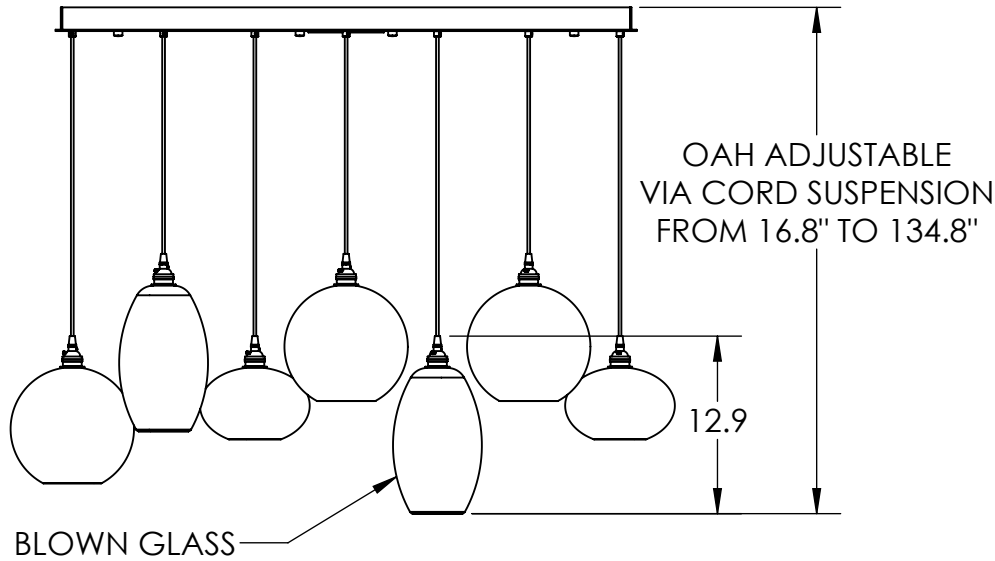

Collection: MISTO

Product #: PLB0048-07

HAND BLOWN GLASS DIMENSIONS  
MAY VARY UP TO 1"

*Bulbs Not Included*

Visit [hammertonstudio.com](http://hammertonstudio.com) for product options and specifications.

6/20/2017 (A)

Mounting Packet: R	Electrical Type: INCANDESCENT	<b>Mounting Detail</b> <p>42.4</p> <p>8.4</p> <p>Ø 5.5 BOLT CIRCLE</p> <p>MOUNTS DIRECTLY TO J-BOX</p>
Approximate lbs.: 60	Bulb Qty: 7    Bulb Type: A19	
Finish: SEE WEB SITE FOR OPTIONS	Wattage: 40    Voltage: 120	
Top Diffuser: CLOSED	Socket Type: MEDIUM BASE, E26	
Bottom Diffuser: OPEN	UL Location: DRY	
All fixtures created by Hammerton are handcrafted by artisans. Dimensions may vary up to 7/8".		
© Copyright 2017. All rights in design, detail or invention of this drawing are reserved as the property of Hammerton. Any imitation or adaptation without written consent is strictly prohibited.		
Hammerton Inc. 217 Wright Brothers Dr. Salt Lake City, UT 84116 (801)973-8095		