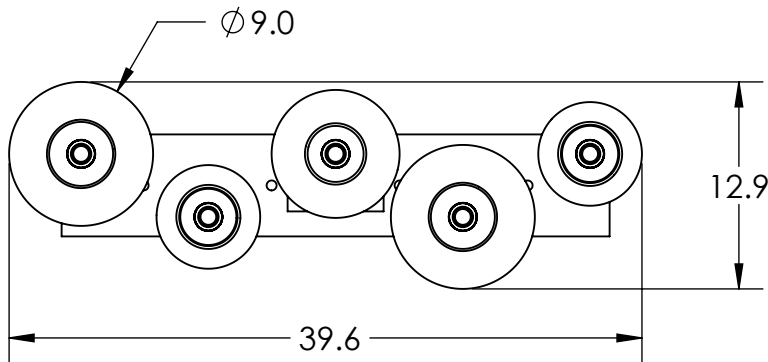

Collection: MISTO

Product #: PLB0048-05

HAND BLOWN GLASS DIMENSIONS
MAY VARY UP TO 1"

Bulbs Not Included

Visit hammertonstudio.com for product options and specifications.

6/20/2017 (A)

Mounting Packet: X	Electrical Type: INCANDESCENT
Approximate lbs.: 45	Bulb Qty: 5 Bulb Type: A19
Finish: SEE WEB SITE FOR OPTIONS	Wattage: 40 Voltage: 120
Top Diffuser: CLOSED	Socket Type: MEDIUM BASE, E26
Bottom Diffuser: OPEN	UL Location: DRY

Mounting Detail

MOUNTS DIRECTLY TO J-BOX

All fixtures created by Hammerton are handcrafted by artisans. Dimensions may vary up to 7/8".

© Copyright 2017. All rights in design, detail or invention of this drawing are reserved as the property of Hammerton. Any imitation or adaptation without written consent is strictly prohibited.