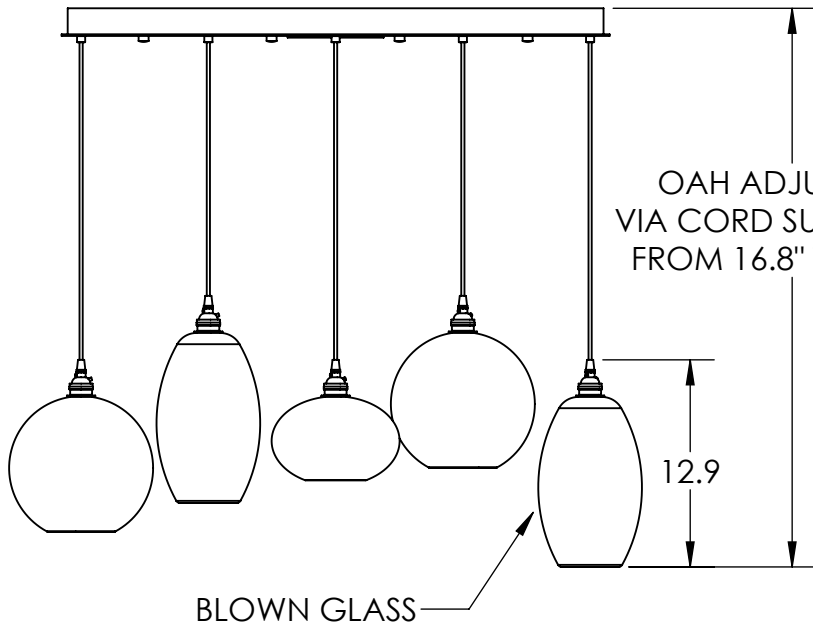

Collection: MISTO

Product #: PLB0048-05

HAND BLOWN GLASS DIMENSIONS
MAY VARY UP TO 1"

Bulbs Not Included

Visit hammertonstudio.com for product options and specifications.

6/20/2017 (A)

Mounting Packet: X	Electrical Type: INCANDESCENT
Approximate lbs.: 45	Bulb Qty: 5 Bulb Type: A19
Finish: SEE WEB SITE FOR OPTIONS	Wattage: 40 Voltage: 120
Top Diffuser: CLOSED	Socket Type: MEDIUM BASE, E26
Bottom Diffuser: OPEN	UL Location: DRY

Mounting Detail

MOUNTS DIRECTLY TO J-BOX

All fixtures created by Hammerton are handcrafted by artisans. Dimensions may vary up to 7/8".

© Copyright 2017. All rights in design, detail or invention of this drawing are reserved as the property of Hammerton. Any imitation or adaptation without written consent is strictly prohibited.