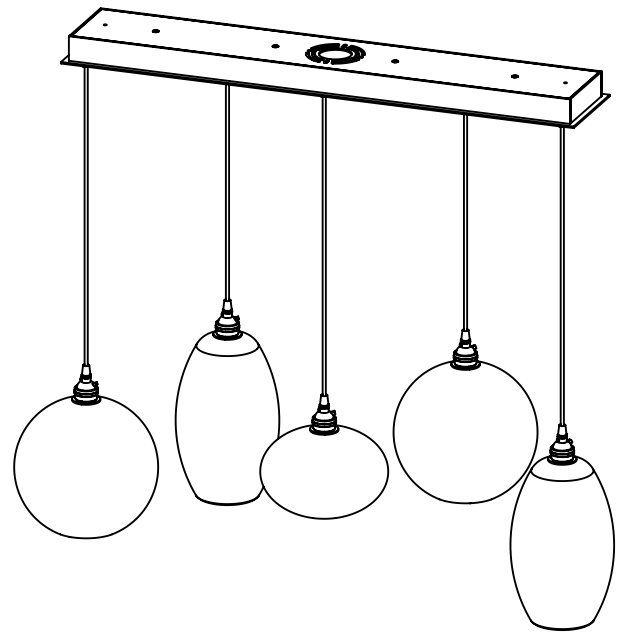

Collection: MISTO

Product #: PLB0048-05

HAND BLOWN GLASS DIMENSIONS
MAY VARY UP TO 1"

Bulbs Not Included

Visit hammertonstudio.com for product options and specifications.

6/20/2017 (A)

Mounting Packet: X	Electrical Type: INCANDESCENT
Approximate lbs.: 45	Bulb Qty: 5 Bulb Type: A19
Finish: SEE WEB SITE FOR OPTIONS	Wattage: 40 Voltage: 120
Top Diffuser: CLOSED	Socket Type: MEDIUM BASE, E26
Bottom Diffuser: OPEN	UL Location: DRY

Mounting Detail

MOUNTS DIRECTLY TO J-BOX

All fixtures created by Hammerton are handcrafted by artisans. Dimensions may vary up to 7/8".

© Copyright 2017. All rights in design, detail or invention of this drawing are reserved as the property of Hammerton. Any imitation or adaptation without written consent is strictly prohibited.