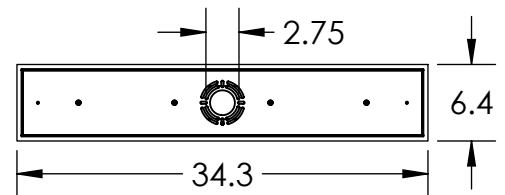

Collection: MISTO

Product #: PLB0048-05

HAND BLOWN GLASS DIMENSIONS
MAY VARY UP TO 1"

Bulbs Not Included

Visit hammertonstudio.com for product options and specifications.

6/20/2017 (A)

Mounting Packet: X	Electrical Type: INCANDESCENT
Approximate lbs.: 45	Bulb Qty: 5 Bulb Type: A19
Finish: SEE WEB SITE FOR OPTIONS	Wattage: 40 Voltage: 120
Top Diffuser: CLOSED	Socket Type: MEDIUM BASE, E26
Bottom Diffuser: OPEN	UL Location: DRY

Mounting Detail

MOUNTS DIRECTLY TO J-BOX

All fixtures created by Hammerton are handcrafted by artisans. Dimensions may vary up to 7/8".

© Copyright 2017. All rights in design, detail or invention of this drawing are reserved as the property of Hammerton. Any imitation or adaptation without written consent is strictly prohibited.