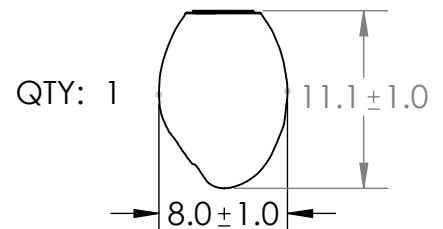

Collection: METEO (NEBULA)

Product #: LAB0067-01

INNER GLASS DIFFUSER OPTIONS QTY: 1

Floret  
HAND-FORMED GLASS

Geo  
CAST GLASS

Zircon  
CAST GLASS

HANDBLOWN GLASS DIMENSIONS  
MAY VARY ± 1"

**\*\*NOTE\*\***

**DRIVER TO BE INSTALLED IN J-BOX  
MINIMUM SIZE OF J-BOX REQUIRED IS  
4" L x 4" W x 1.5" H**

All dimensions are shown in inches unless otherwise stated.  
Visit [hammertonstudio.com](http://hammertonstudio.com) for product options.

All fixtures created by Hammerton are handcrafted by artisans. Dimensions may vary up to 7/8".

© Copyright 2020. All rights in design, detail or invention of this drawing are reserved as the property of Hammerton. Any imitation or adaptation without written consent is strictly prohibited.