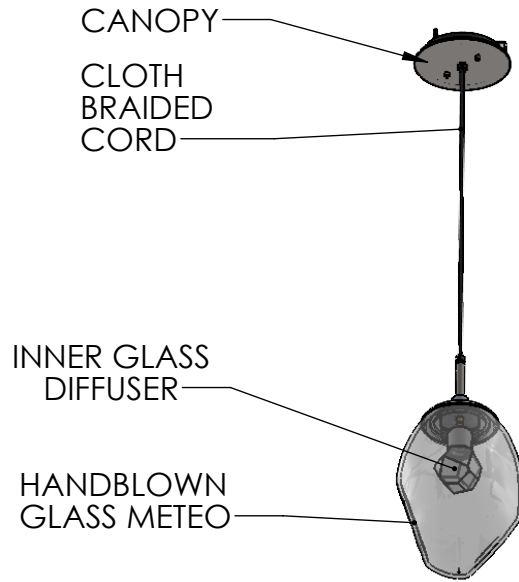

Collection: METEO (NEBULA)

Product #: LAB0067-01

INNER GLASS DIFFUSER OPTIONS QTY: 1

Floret  
HAND-FORMED GLASS

Geo  
CAST GLASS

Zircon  
CAST GLASS

HANDBLOWN GLASS DIMENSIONS  
MAY VARY ± 1"

**\*\*NOTE\*\***

**DRIVER TO BE INSTALLED IN J-BOX  
MINIMUM SIZE OF J-BOX REQUIRED IS  
4" L x 4" W x 1.5" H**

All dimensions are shown in inches unless otherwise stated.  
Visit [hammertonstudio.com](http://hammertonstudio.com) for product options.

8/3/2021 (B)

Mounting Packet: Y	Weight(lbs.):13	Electrical Type: LED	CCT: 2700 K
UL Location: DRY		Elec. Qty: 1	Wattage: 5.2 Voltage: 120
Finish: SEE WEBSITE FOR OPTIONS		Source Lumens: Ambient: 340	Down: 0
Top Diffuser: N/A		Dimmable: Forward/Reverse Phase To 1%	
Bottom Diffuser: CLOSED GLASS		CRI: 93+	Power Factor: >0.9

All fixtures created by Hammerton are handcrafted by artisans. Dimensions may vary up to 7/8".

© Copyright 2020. All rights in design, detail or invention of this drawing are reserved as the property of Hammerton. Any imitation or adaptation without written consent is strictly prohibited.