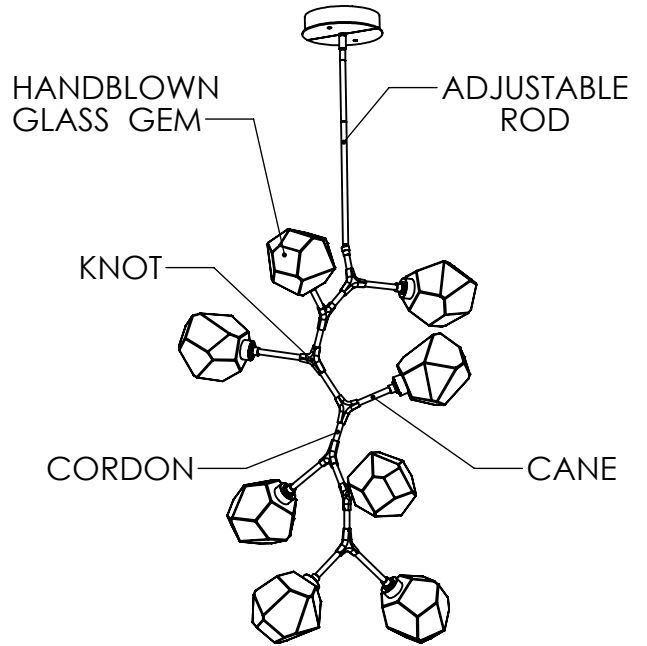

Collection: GEM

Product #: CHB0039-VB

**DIMENSIONS OF THE FIXTURE MAY VARY
BASED ON POSITION OF KNOTS**

All dimensions are shown in inches unless otherwise stated.
Visit hammertonstudio.com for product options.

10/4/2019 (A)

Mounting Packet: T	Weight(lbs.): 35	Electrical Type: LED	CCT: 2700 K
UL Location: DRY	Elec. Qty: 8	Wattage: 21	Voltage: 120
Finish: SEE WEB SITE FOR OPTIONS	Source Lumens: Ambient: 1440	Down: -----	
Top Diffuser: CLOSED GLASS	Dimmable: Forward/Reverse Phase To 1%		
Bottom Diffuser: CLOSED GLASS	CRI: 93+	Power Factor: >0.9	

All fixtures created by Hammerton are handcrafted by artisans. Dimensions may vary up to 7/8".

© Copyright 2019. All rights in design, detail or invention of this drawing are reserved as the property of Hammerton. Any imitation or adaptation without written consent is strictly prohibited.