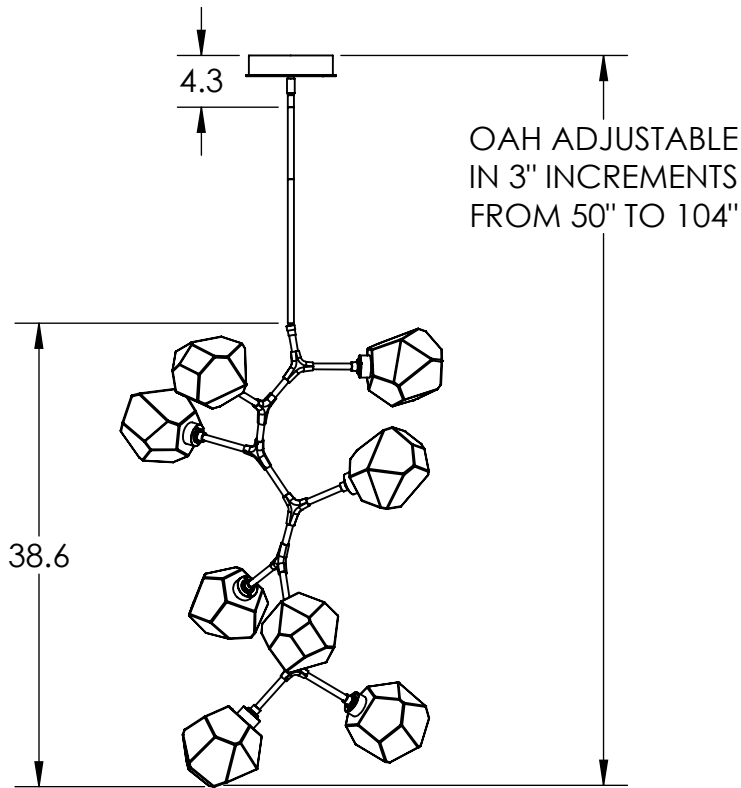

Collection: GEM

Product #: CHB0039-VB

**DIMENSIONS OF THE FIXTURE MAY VARY
BASED ON POSITION OF KNOTS**

All dimensions are shown in inches unless otherwise stated.
Visit hammertonstudio.com for product options.

10/4/2019 (A)

Mounting Packet: T	Weight(lbs.): 35	Electrical Type: LED	CCT: 2700 K
UL Location: DRY	Elec. Qty: 8	Wattage: 21	Voltage: 120
Finish: SEE WEB SITE FOR OPTIONS	Source Lumens: Ambient: 1440	Down: -----	
Top Diffuser: CLOSED GLASS	Dimmable: Forward/Reverse Phase To 1%		
Bottom Diffuser: CLOSED GLASS	CRI: 93+	Power Factor: >0.9	

All fixtures created by Hammerton are handcrafted by artisans. Dimensions may vary up to 7/8".

© Copyright 2019. All rights in design, detail or invention of this drawing are reserved as the property of Hammerton. Any imitation or adaptation without written consent is strictly prohibited.