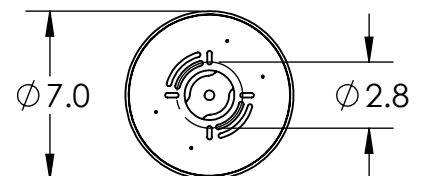

Canopy Mounting Detail

MOUNTS DIRECTLY TO J-BOX