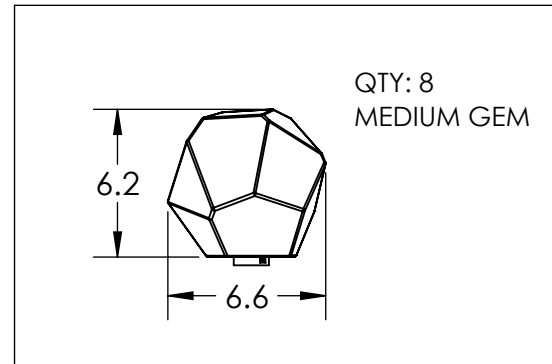

Collection: GEM

Product #: CHB0039-VB

**DIMENSIONS OF THE FIXTURE MAY VARY
BASED ON POSITION OF KNOTS**

All dimensions are shown in inches unless otherwise stated.
Visit hammertonstudio.com for product options.

10/4/2019 (A)

Mounting Packet: T	Weight(lbs.): 35	Electrical Type: LED	CCT: 2700 K
UL Location: DRY	Elec. Qty: 8	Wattage: 21	Voltage: 120
Finish: SEE WEB SITE FOR OPTIONS	Source Lumens: Ambient: 1440	Down: -----	
Top Diffuser: CLOSED GLASS	Dimmable: Forward/Reverse Phase To 1%		
Bottom Diffuser: CLOSED GLASS	CRI: 93+	Power Factor: >0.9	

All fixtures created by Hammerton are handcrafted by artisans. Dimensions may vary up to 7/8".

© Copyright 2019. All rights in design, detail or invention of this drawing are reserved as the property of Hammerton. Any imitation or adaptation without written consent is strictly prohibited.