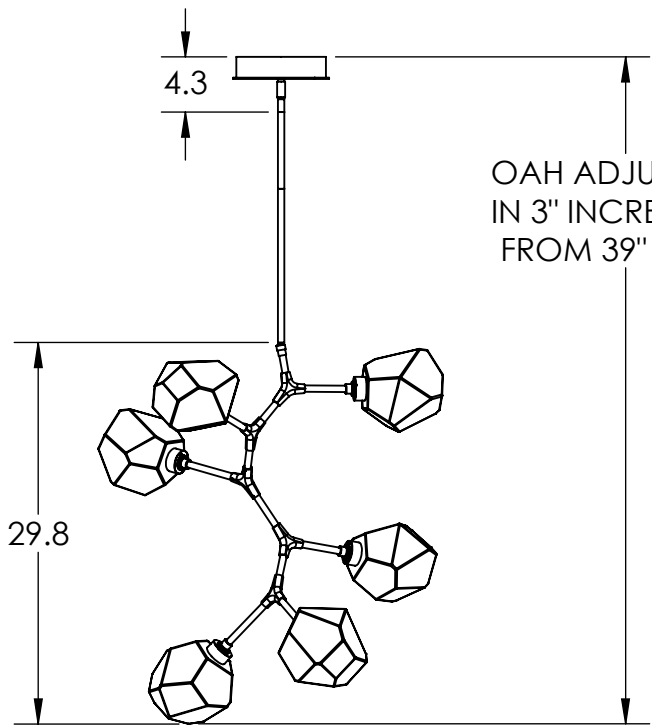

Collection: GEM

Product #: CHB0039-VA

**DIMENSIONS OF THE FIXTURE MAY VARY  
BASED ON POSITION OF KNOTS**

All dimensions are shown in inches unless otherwise stated.  
Visit [hammertonstudio.com](http://hammertonstudio.com) for product options.

10/4/2019 (A)

Mounting Packet: T	Weight(lbs.): 27	Electrical Type: LED	CCT: 2700 K
UL Location: DRY	Elec. Qty: 6	Wattage: 16	Voltage: 120
Finish: SEE WEB SITE FOR OPTIONS	Source Lumens: Ambient:1080	Down:-----	
Top Diffuser: CLOSED GLASS	Dimmable: Forward/Reverse Phase To 1%		
Bottom Diffuser: CLOSED GLASS	CRI: 93+	Power Factor: >0.9	

All fixtures created by Hammerton are handcrafted by artisans. Dimensions may vary up to 7/8".

© Copyright 2019. All rights in design, detail or invention of this drawing are reserved as the property of Hammerton. Any imitation or adaptation without written consent is strictly prohibited.

### Canopy Mounting Detail

**MOUNTS DIRECTLY TO J-BOX**