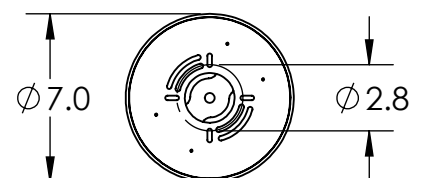

Canopy Mounting Detail

MOUNTS DIRECTLY TO J-BOX