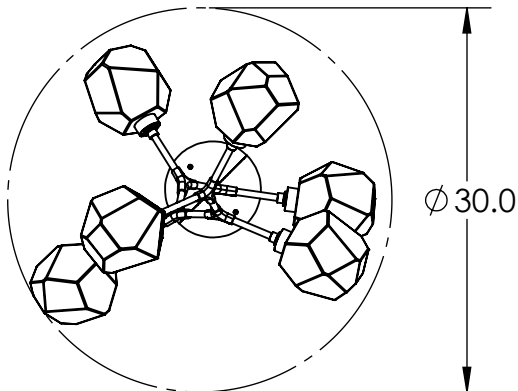

Collection: GEM

Product #: CHB0039-VA

**DIMENSIONS OF THE FIXTURE MAY VARY  
BASED ON POSITION OF KNOTS**

All dimensions are shown in inches unless otherwise stated.  
Visit [hammertonstudio.com](http://hammertonstudio.com) for product options.

10/4/2019 (A)

Mounting Packet: T	Weight(lbs.): 27	Electrical Type: LED	CCT: 2700 K
UL Location: DRY	Elec. Qty: 6	Wattage: 16	Voltage: 120
Finish: SEE WEB SITE FOR OPTIONS	Source Lumens: Ambient:1080	Down:-----	
Top Diffuser: CLOSED GLASS	Dimmable: Forward/Reverse Phase To 1%		
Bottom Diffuser: CLOSED GLASS	CRI: 93+	Power Factor: >0.9	

All fixtures created by Hammerton are handcrafted by artisans. Dimensions may vary up to 7/8".

© Copyright 2019. All rights in design, detail or invention of this drawing are reserved as the property of Hammerton. Any imitation or adaptation without written consent is strictly prohibited.

### Canopy Mounting Detail

**MOUNTS DIRECTLY TO J-BOX**