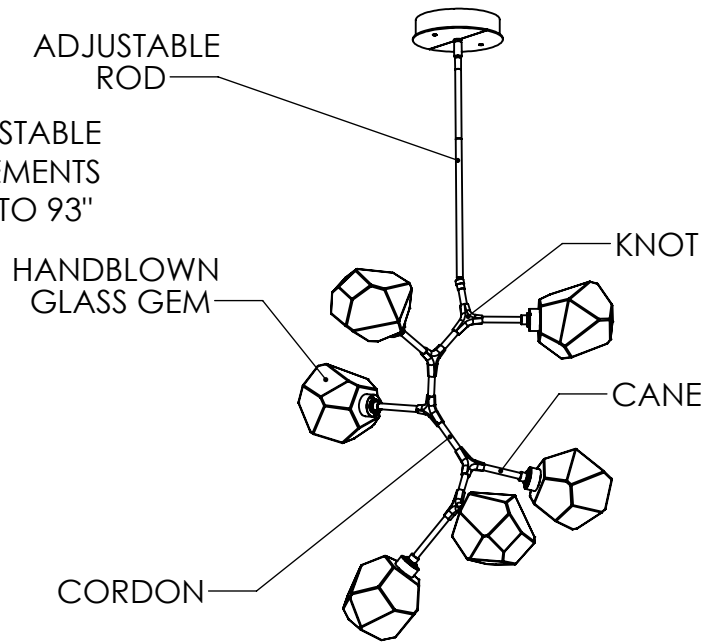

Collection: GEM

Product #: CHB0039-VA

**DIMENSIONS OF THE FIXTURE MAY VARY  
BASED ON POSITION OF KNOTS**

All dimensions are shown in inches unless otherwise stated.  
Visit [hammertonstudio.com](http://hammertonstudio.com) for product options.

10/4/2019 (A)

Mounting Packet: T	Weight(lbs.): 27	Electrical Type: LED	CCT: 2700 K
UL Location: DRY	Elec. Qty: 6	Wattage: 16	Voltage: 120
Finish: SEE WEB SITE FOR OPTIONS	Source Lumens: Ambient:1080	Down:-----	
Top Diffuser: CLOSED GLASS	Dimmable: Forward/Reverse Phase To 1%		
Bottom Diffuser: CLOSED GLASS	CRI: 93+	Power Factor: >0.9	

All fixtures created by Hammerton are handcrafted by artisans. Dimensions may vary up to 7/8".

© Copyright 2019. All rights in design, detail or invention of this drawing are reserved as the property of Hammerton. Any imitation or adaptation without written consent is strictly prohibited.

### Canopy Mounting Detail

**MOUNTS DIRECTLY TO J-BOX**