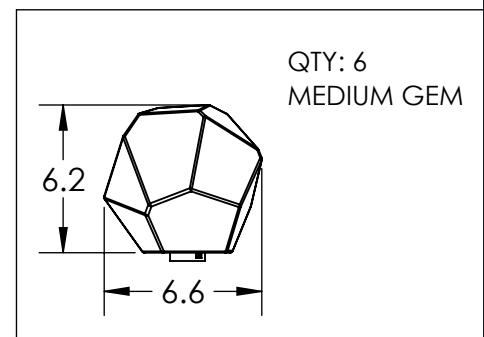

Collection: GEM

Product #: CHB0039-VA

**DIMENSIONS OF THE FIXTURE MAY VARY  
BASED ON POSITION OF KNOTS**

All dimensions are shown in inches unless otherwise stated.  
Visit [hammertonstudio.com](http://hammertonstudio.com) for product options.

10/4/2019 (A)

Mounting Packet: T	Weight(lbs.): 27	Electrical Type: LED	CCT: 2700 K
UL Location: DRY	Elec. Qty: 6	Wattage: 16	Voltage: 120
Finish: SEE WEB SITE FOR OPTIONS	Source Lumens: Ambient:1080	Down:-----	
Top Diffuser: CLOSED GLASS	Dimmable: Forward/Reverse Phase To 1%		
Bottom Diffuser: CLOSED GLASS	CRI: 93+	Power Factor: >0.9	

All fixtures created by Hammerton are handcrafted by artisans. Dimensions may vary up to 7/8".

© Copyright 2019. All rights in design, detail or invention of this drawing are reserved as the property of Hammerton. Any imitation or adaptation without written consent is strictly prohibited.