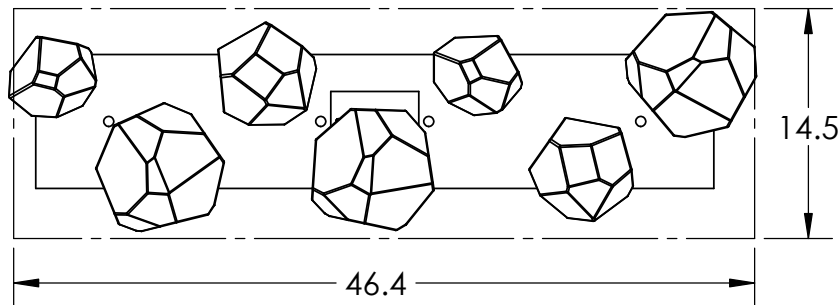

Collection: GEM

Product #: PLB0039-07

LIGHT FIXTURE
INCLUDES:

2 SMALL GEMS

2 MEDIUM GEMS

3 LARGE GEMS

Visit hammertonstudio.com for product options and specifications.

5/19/2016 ©

Mounting Packet: R	Weight(lbs.): 41	Electrical Type: LED	CCT: 2700 K
UL Location: DRY	Elec. Qty: 7	Wattage: 36	Voltage: 120
Finish: SEE WEB SITE FOR OPTIONS	Source Lumens: Up: N/A	Down: 2395	
Top Diffuser: CLOSED	Forward/Reverse Phase Dimmable To 1%		
Bottom Diffuser: CLOSED GLASS	CRI: 90+	Power Factor: >0.9	
All fixtures created by Hammerton are handcrafted by artisans. Dimensions may vary up to 7/8".			
© Copyright 2016. All rights in design, detail or invention of this drawing are reserved as the property of Hammerton. Any imitation or adaptation without written consent is strictly prohibited.			
Hammerton Inc. 217 Wright Brothers Dr. Salt Lake City, UT 84116 (801)973-8095			

Mounting Detail