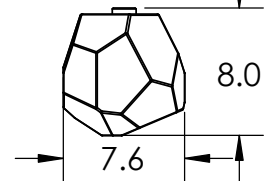

Collection: GEM

Product #: PLB0039-07

LIGHT FIXTURE
INCLUDES:

2 SMALL GEMS

2 MEDIUM GEMS

3 LARGE GEMS

Visit hammertonstudio.com for product options and specifications.

5/19/2016 ©

Mounting Packet: R	Weight(lbs.): 41	Electrical Type: LED	CCT: 2700 K
UL Location: DRY	Elec. Qty: 7	Wattage: 36	Voltage: 120
Finish: SEE WEB SITE FOR OPTIONS	Source Lumens: Up: N/A	Down: 2395	
Top Diffuser: CLOSED	Forward/Reverse Phase Dimmable To 1%		
Bottom Diffuser: CLOSED GLASS	CRI: 90+	Power Factor: >0.9	
All fixtures created by Hammerton are handcrafted by artisans. Dimensions may vary up to 7/8".			
© Copyright 2016. All rights in design, detail or invention of this drawing are reserved as the property of Hammerton. Any imitation or adaptation without written consent is strictly prohibited.			
Hammerton Inc. 217 Wright Brothers Dr. Salt Lake City, UT 84116 (801)973-8095			