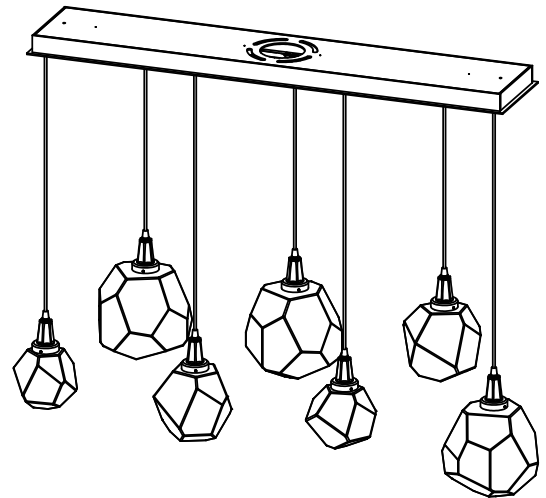

Collection: GEM

Product #: PLB0039-07

LIGHT FIXTURE
INCLUDES:

2 SMALL GEMS

2 MEDIUM GEMS

3 LARGE GEMS

Visit hammertonstudio.com for product options and specifications.

5/19/2016 ©

Mounting Packet: R	Weight(lbs.): 41	Electrical Type: LED	CCT: 2700 K
UL Location: DRY	Elec. Qty: 7	Wattage: 36	Voltage: 120
Finish: SEE WEB SITE FOR OPTIONS	Source Lumens: Up: N/A	Down: 2395	
Top Diffuser: CLOSED	Forward/Reverse Phase Dimmable To 1%		
Bottom Diffuser: CLOSED GLASS	CRI: 90+	Power Factor: >0.9	
All fixtures created by Hammerton are handcrafted by artisans. Dimensions may vary up to 7/8".			
© Copyright 2016. All rights in design, detail or invention of this drawing are reserved as the property of Hammerton. Any imitation or adaptation without written consent is strictly prohibited.			
Hammerton Inc. 217 Wright Brothers Dr. Salt Lake City, UT 84116 (801)973-8095			

Mounting Detail