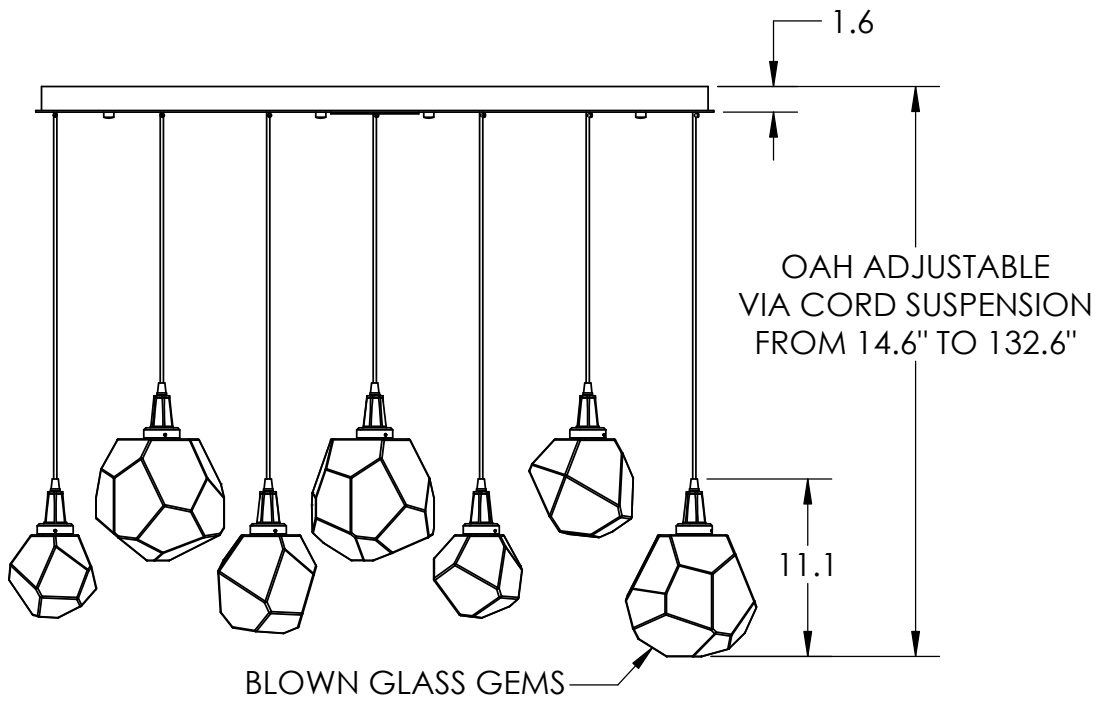

Collection: GEM

Product #: PLB0039-07

LIGHT FIXTURE
INCLUDES:

2 SMALL GEMS

2 MEDIUM GEMS

3 LARGE GEMS

Visit hammertonstudio.com for product options and specifications.

5/19/2016 ©

Mounting Packet: R	Weight(lbs.): 41	Electrical Type: LED	CCT: 2700 K
UL Location: DRY	Elec. Qty: 7	Wattage: 36	Voltage: 120
Finish: SEE WEB SITE FOR OPTIONS	Source Lumens: Up: N/A	Down: 2395	
Top Diffuser: CLOSED	Forward/Reverse Phase Dimmable To 1%		
Bottom Diffuser: CLOSED GLASS	CRI: 90+	Power Factor: >0.9	
All fixtures created by Hammerton are handcrafted by artisans. Dimensions may vary up to 7/8".			
© Copyright 2016. All rights in design, detail or invention of this drawing are reserved as the property of Hammerton. Any imitation or adaptation without written consent is strictly prohibited.			
Hammerton Inc. 217 Wright Brothers Dr. Salt Lake City, UT 84116 (801)973-8095			

Mounting Detail