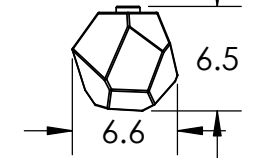

Collection: GEM

Product #: PLB0039-07

LIGHT FIXTURE
INCLUDES:

2 SMALL GEMS

2 MEDIUM GEMS

3 LARGE GEMS

Visit hammertonstudio.com for product options and specifications.

5/19/2016 ©

Mounting Packet: R	Weight(lbs.): 41	Electrical Type: LED	CCT: 2700 K
UL Location: DRY	Elec. Qty: 7	Wattage: 36	Voltage: 120
Finish: SEE WEB SITE FOR OPTIONS	Source Lumens: Up: N/A	Down: 2395	
Top Diffuser: CLOSED	Forward/Reverse Phase Dimmable To 1%		
Bottom Diffuser: CLOSED GLASS	CRI: 90+	Power Factor: >0.9	
All fixtures created by Hammerton are handcrafted by artisans. Dimensions may vary up to 7/8".			
© Copyright 2016. All rights in design, detail or invention of this drawing are reserved as the property of Hammerton. Any imitation or adaptation without written consent is strictly prohibited.			
Hammerton Inc. 217 Wright Brothers Dr. Salt Lake City, UT 84116 (801)973-8095			