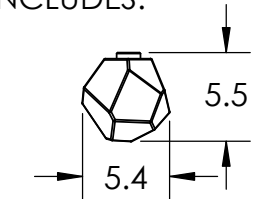

Collection: GEM

Product #: PLB0039-07

LIGHT FIXTURE
INCLUDES:

2 SMALL GEMS

2 MEDIUM GEMS

3 LARGE GEMS

Visit hammertonstudio.com for product options and specifications.

5/19/2016 ©

Mounting Packet: R	Weight(lbs.): 41	Electrical Type: LED	CCT: 2700 K
UL Location: DRY	Elec. Qty: 7	Wattage: 36	Voltage: 120
Finish: SEE WEB SITE FOR OPTIONS	Source Lumens: Up: N/A	Down: 2395	
Top Diffuser: CLOSED	Forward/Reverse Phase Dimmable To 1%		
Bottom Diffuser: CLOSED GLASS	CRI: 90+	Power Factor: >0.9	
All fixtures created by Hammerton are handcrafted by artisans. Dimensions may vary up to 7/8".			
© Copyright 2016. All rights in design, detail or invention of this drawing are reserved as the property of Hammerton. Any imitation or adaptation without written consent is strictly prohibited.			
Hammerton Inc. 217 Wright Brothers Dr. Salt Lake City, UT 84116 (801)973-8095			