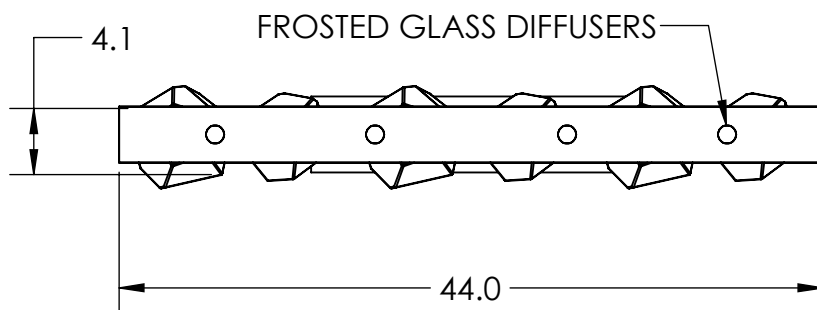

Collection: GEM

Product #: PLB0039-0B

All dimensions are shown in inches unless otherwise stated.

Visit [hammertonstudio.com](http://hammertonstudio.com) for product options and specifications.

1/29/2020 ©

Mounting Packet: X	Weight(lbs.): 35	Electrical Type: LED	CCT: 2700 K
UL Location: DRY		Elec. Qty: 10	Wattage: 36
Finish: SEE WEB SITE FOR OPTIONS		Source Lumens: Up: 1075	Down: 1370
Top Diffuser: CLOSED GLASS		Forward/Reverse Phase Dimmable To 1%	
Bottom Diffuser: FROSTED GLASS		CRI: 93+	Power Factor: >0.9

All fixtures created by Hammerton are handcrafted by artisans. Dimensions may vary up to 7/8".

© Copyright 2020. All rights in design, detail or invention of this drawing are reserved as the property of Hammerton. Any imitation or adaptation without written consent is strictly prohibited.