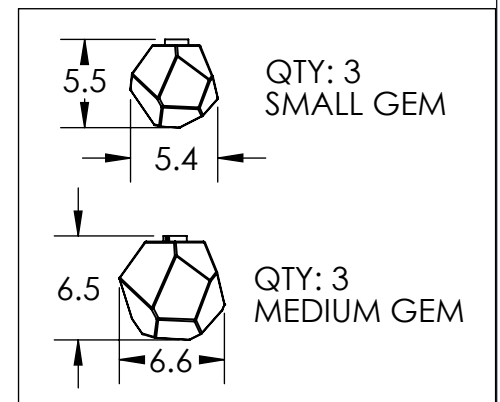

Collection: GEM

Product #: PLB0039-0B

All dimensions are shown in inches unless otherwise stated.

Visit [hammertonstudio.com](http://hammertonstudio.com) for product options and specifications.

1/29/2020 ©

Mounting Packet: X	Weight(lbs.): 35	Electrical Type: LED	CCT: 2700 K
UL Location: DRY		Elec. Qty: 10	Wattage: 36
Finish: SEE WEB SITE FOR OPTIONS		Source Lumens: Up: 1075	Down: 1370
Top Diffuser: CLOSED GLASS		Forward/Reverse Phase Dimmable To 1%	
Bottom Diffuser: FROSTED GLASS		CRI: 93+	Power Factor: >0.9

All fixtures created by Hammerton are handcrafted by artisans. Dimensions may vary up to 7/8".

© Copyright 2020. All rights in design, detail or invention of this drawing are reserved as the property of Hammerton. Any imitation or adaptation without written consent is strictly prohibited.