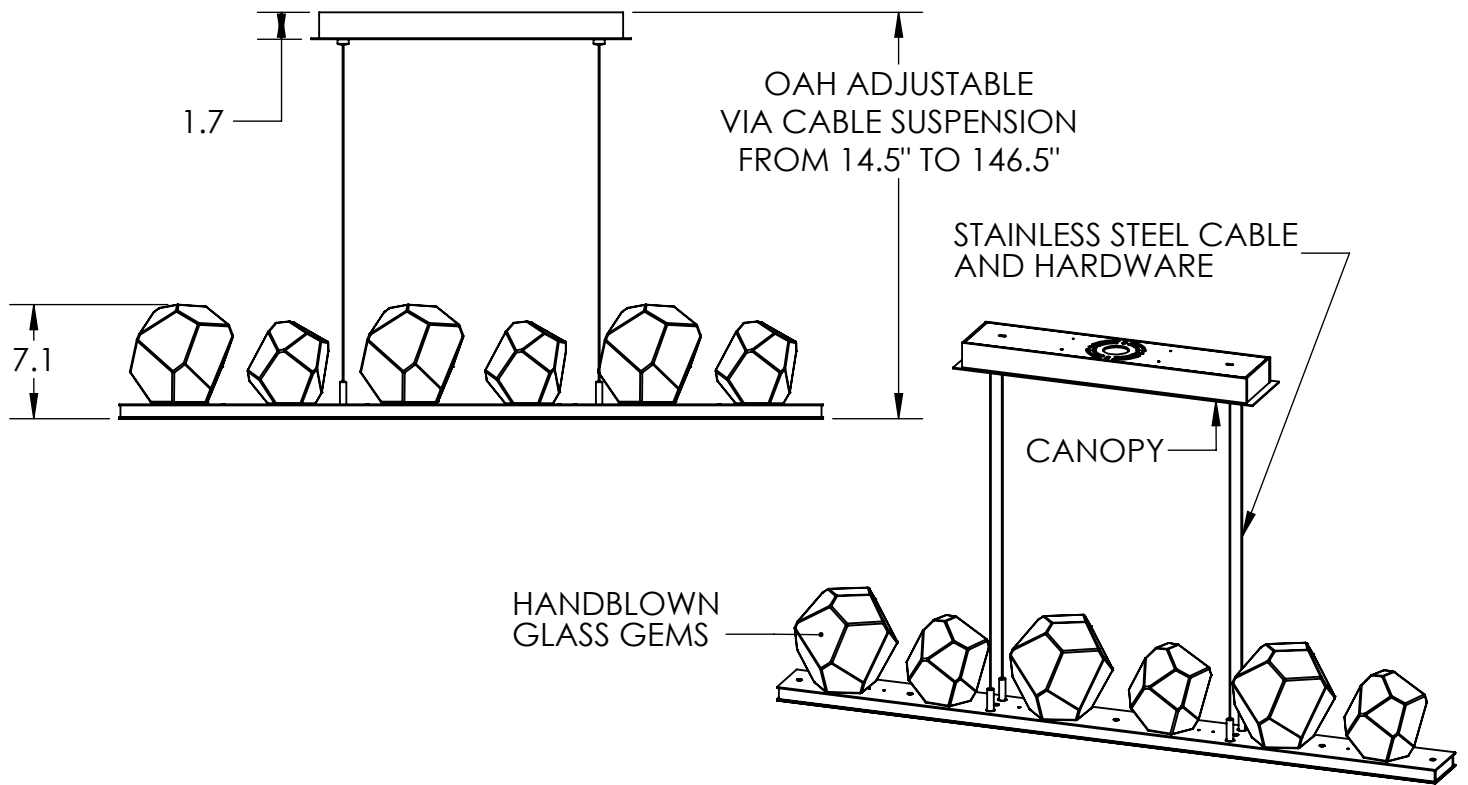

Collection: GEM

Product #: PLB0039-0B

All dimensions are shown in inches unless otherwise stated.

Visit [hammertonstudio.com](http://hammertonstudio.com) for product options and specifications.

1/29/2020 ©

Mounting Packet: X	Weight(lbs.): 35	Electrical Type: LED	CCT: 2700 K
UL Location: DRY		Elec. Qty: 10	Wattage: 36
Finish: SEE WEB SITE FOR OPTIONS		Source Lumens: Up: 1075	Down: 1370
Top Diffuser: CLOSED GLASS		Forward/Reverse Phase Dimmable To 1%	
Bottom Diffuser: FROSTED GLASS		CRI: 93+	Power Factor: >0.9

All fixtures created by Hammerton are handcrafted by artisans. Dimensions may vary up to 7/8".

© Copyright 2020. All rights in design, detail or invention of this drawing are reserved as the property of Hammerton. Any imitation or adaptation without written consent is strictly prohibited.

### Canopy Mounting Detail

MOUNTS TO J-BOX AND CEILING