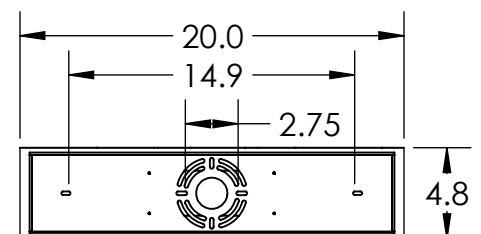

Canopy Mounting Detail

MOUNTS TO J-BOX AND CEILING