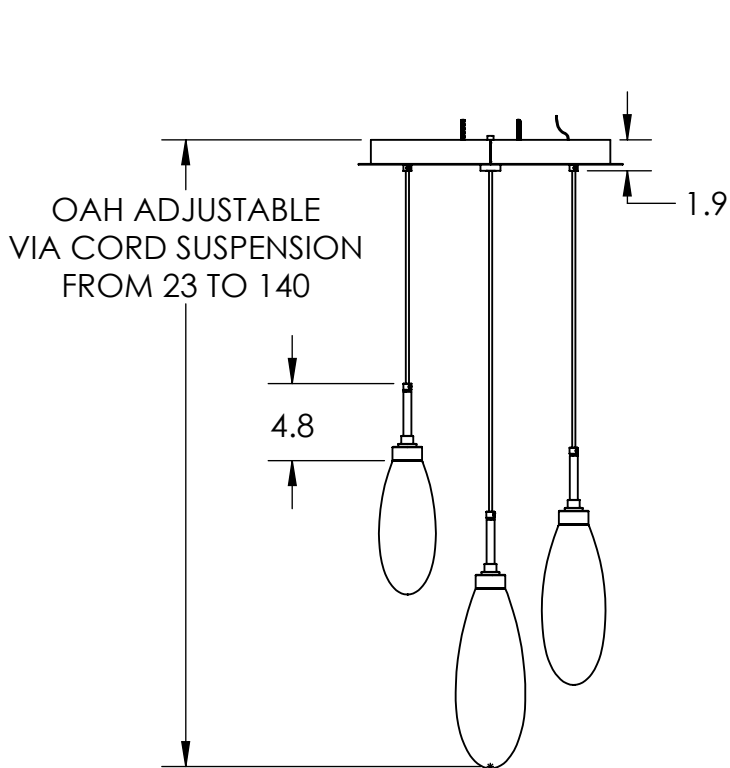

Collection: FIORI

Product #: CHB0071-03

FIORI GLASS COUNT

All dimensions are shown in inches unless otherwise stated. Visit hammeronstudio.com for product options.

12/21/2020 (A)

Mounting Packet: W	Weight(lbs.): 15	Electrical Type: LED	CCT: SEE WEBSITE	
UL Location: DRY		Elec. Qty: 3	Wattage: 16	Voltage: 120
Finish: SEE WEBSITE FOR OPTIONS		Source Lumens:	Ambient: 1025	Down: 1025
Top Diffuser: N/A		Dimmable:	Forward/Reverse Phase To 1%	
Bottom Diffuser: GLASS		CRI: 93+	Power Factor: >0.9	

Canopy Mounting Detail

MOUNTS DIRECTLY TO J-BOX

All Hammerton fixtures are handcrafted by artisans. Subtle imperfections reflect the mark of the artisan and should be expected in any handcrafted product. Dimensions may vary up to 7/8".