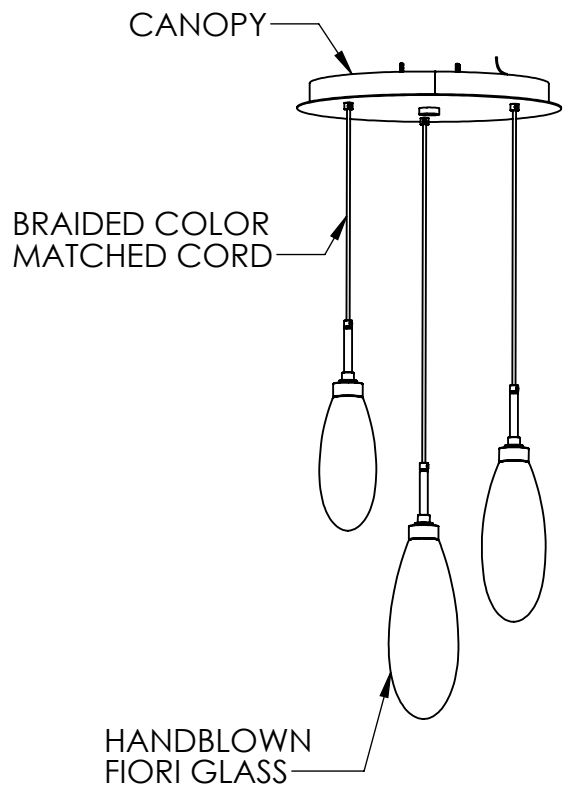

Collection: FIORI

Product #: CHB0071-03

FIORI GLASS COUNT

All dimensions are shown in inches unless otherwise stated. Visit hammeronstudio.com for product options.

12/21/2020 (A)

Mounting Packet: W	Weight(lbs.): 15	Electrical Type: LED	CCT: SEE WEBSITE	
UL Location: DRY		Elec. Qty: 3	Wattage: 16	Voltage: 120
Finish: SEE WEBSITE FOR OPTIONS		Source Lumens:	Ambient: 1025	Down: 1025
Top Diffuser: N/A		Dimmable:	Forward/Reverse Phase To 1%	
Bottom Diffuser: GLASS		CRI: 93+	Power Factor: >0.9	

Canopy Mounting Detail

MOUNTS DIRECTLY TO J-BOX

All Hammerton fixtures are handcrafted by artisans. Subtle imperfections reflect the mark of the artisan and should be expected in any handcrafted product. Dimensions may vary up to 7/8".