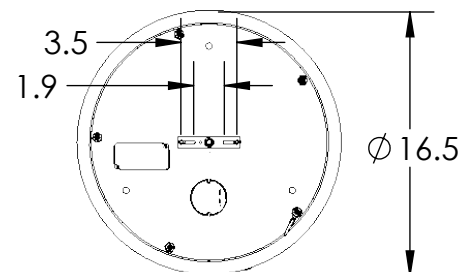

Collection: FIORI

Product #: CHB0071-03

FIORI GLASS COUNT

All dimensions are shown in inches unless otherwise stated. Visit hammeronstudio.com for product options.

12/21/2020 (A)

Mounting Packet: W	Weight(lbs.): 15	Electrical Type: LED	CCT: SEE WEBSITE	
UL Location: DRY		Elec. Qty: 3	Wattage: 16	Voltage: 120
Finish: SEE WEBSITE FOR OPTIONS		Source Lumens:	Ambient: 1025	Down: 1025
Top Diffuser: N/A		Dimmable:	Forward/Reverse Phase To 1%	
Bottom Diffuser: GLASS		CRI: 93+	Power Factor: >0.9	

Canopy Mounting Detail

MOUNTS DIRECTLY TO J-BOX

All Hammerton fixtures are handcrafted by artisans. Subtle imperfections reflect the mark of the artisan and should be expected in any handcrafted product. Dimensions may vary up to 7/8".