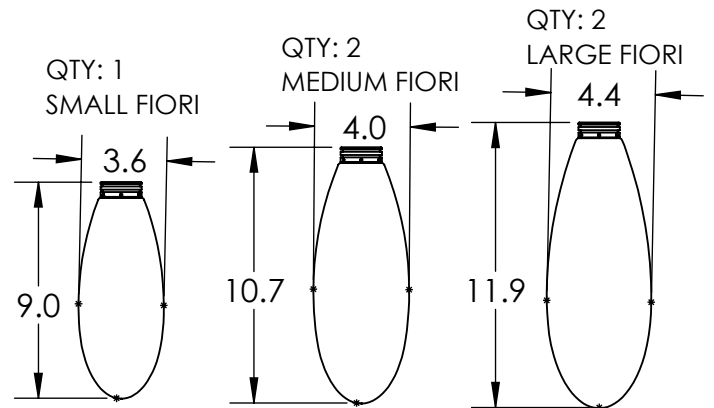

Collection: FIORI

Product #: CHB0071-03

FIORI GLASS COUNT

All dimensions are shown in inches unless otherwise stated. Visit hammeronstudio.com for product options.

12/21/2020 (A)

Mounting Packet: W	Weight(lbs.): 15	Electrical Type: LED	CCT: SEE WEBSITE	
UL Location: DRY		Elec. Qty: 3	Wattage: 16	Voltage: 120
Finish: SEE WEBSITE FOR OPTIONS		Source Lumens:	Ambient: 1025	Down: 1025
Top Diffuser: N/A		Dimmable:	Forward/Reverse Phase To 1%	
Bottom Diffuser: GLASS		CRI: 93+	Power Factor: >0.9	

Canopy Mounting Detail

MOUNTS DIRECTLY TO J-BOX

All Hammerton fixtures are handcrafted by artisans. Subtle imperfections reflect the mark of the artisan and should be expected in any handcrafted product. Dimensions may vary up to 7/8".