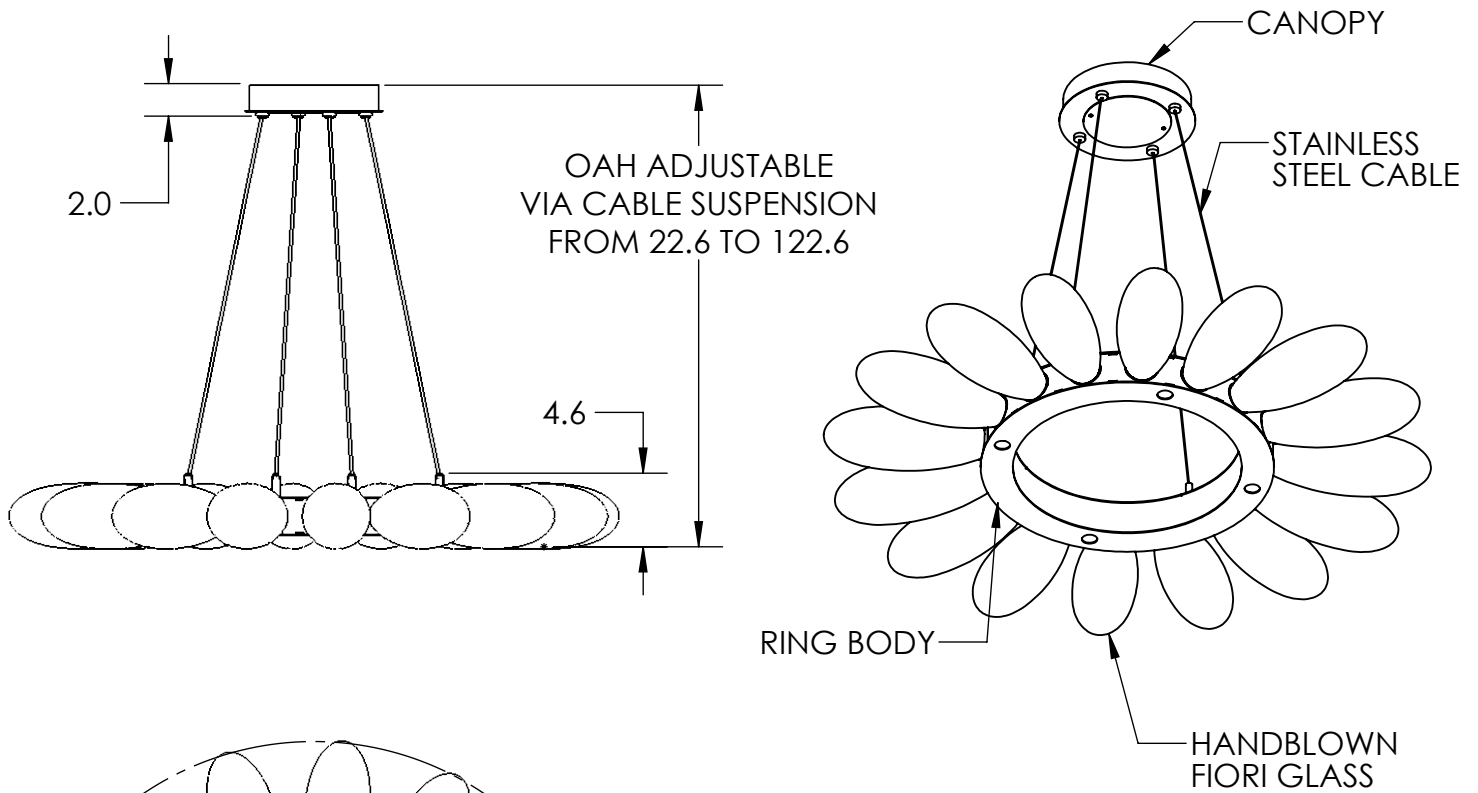

Collection: FIORI

Product #: CHB0071-39

All dimensions are shown in inches unless otherwise stated. Visit [hammeronstudio.com](http://hammeronstudio.com) for product options.

12/21/2020 (A)

Mounting Packet: W	Weight(lbs.): 44	Electrical Type: LED	CCT: SEE WEBSITE
UL Location: DRY		Elec. Qty: 12	Wattage: 42 Voltage: 120
Finish: SEE WEBSITE FOR OPTIONS		Source Lumens: Ambient:1920	Down:1360
Top Diffuser: N/A		Dimmable: Forward/Reverse Phase To 1%	
Bottom Diffuser: N/A		CRI: 93+	Power Factor: >0.9

Canopy Mounting Detail

MOUNTS DIRECTLY TO J-BOX

All Hammerton fixtures are handcrafted by artisans. Subtle imperfections reflect the mark of the artisan and should be expected in any handcrafted product. Dimensions may vary up to 7/8".