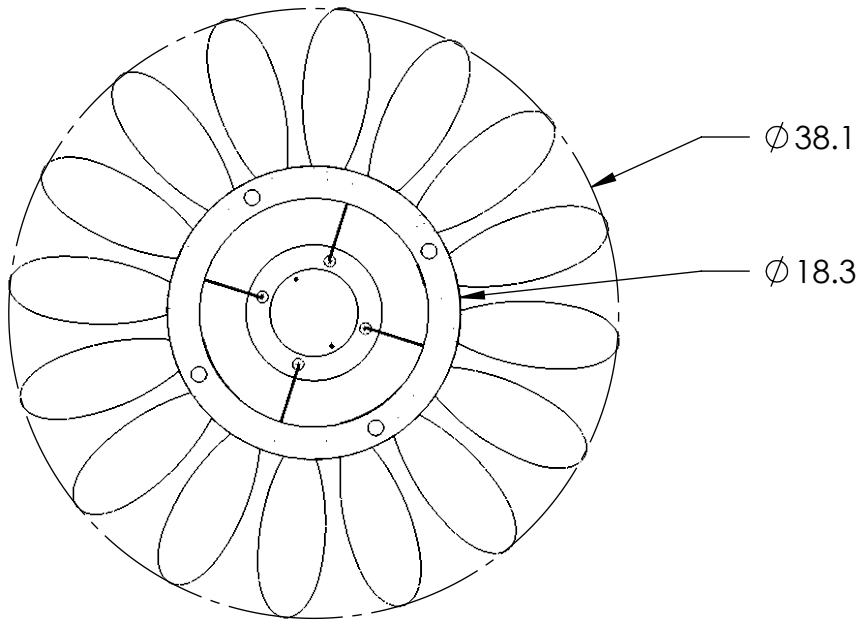

Collection: FIORI

Product #: CHB0071-39

All dimensions are shown in inches unless otherwise stated. Visit [hammeronstudio.com](http://hammeronstudio.com) for product options.

12/21/2020 (A)

Mounting Packet: W	Weight(lbs.): 44	Electrical Type: LED	CCT: SEE WEBSITE
UL Location: DRY		Elec. Qty: 12	Wattage: 42 Voltage: 120
Finish: SEE WEBSITE FOR OPTIONS		Source Lumens: Ambient:1920	Down:1360
Top Diffuser: N/A		Dimmable: Forward/Reverse Phase To 1%	
Bottom Diffuser: N/A		CRI: 93+	Power Factor: >0.9

Canopy Mounting Detail

MOUNTS DIRECTLY TO J-BOX

All Hammerton fixtures are handcrafted by artisans. Subtle imperfections reflect the mark of the artisan and should be expected in any handcrafted product. Dimensions may vary up to 7/8".