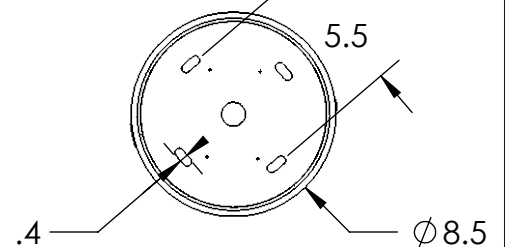

Collection: FIORI

Product #: CHB0071-39

All dimensions are shown in inches unless otherwise stated. Visit [hammeronstudio.com](http://hammeronstudio.com) for product options.

12/21/2020 (A)

Mounting Packet: W	Weight(lbs.): 44	Electrical Type: LED	CCT: SEE WEBSITE
UL Location: DRY		Elec. Qty: 12	Wattage: 42 Voltage: 120
Finish: SEE WEBSITE FOR OPTIONS		Source Lumens: Ambient:1920	Down:1360
Top Diffuser: N/A		Dimmable: Forward/Reverse Phase To 1%	
Bottom Diffuser: N/A		CRI: 93+	Power Factor: >0.9

Canopy Mounting Detail

MOUNTS DIRECTLY TO J-BOX

All Hammerton fixtures are handcrafted by artisans. Subtle imperfections reflect the mark of the artisan and should be expected in any handcrafted product. Dimensions may vary up to 7/8".