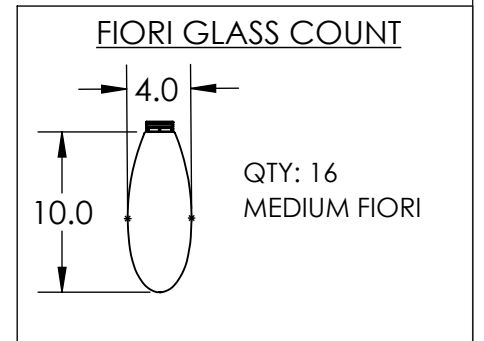

Collection: FIORI

Product #: CHB0071-39

All dimensions are shown in inches unless otherwise stated. Visit [hammeronstudio.com](http://hammeronstudio.com) for product options.

12/21/2020 (A)

Mounting Packet: W	Weight(lbs.): 44	Electrical Type: LED	CCT: SEE WEBSITE
UL Location: DRY		Elec. Qty: 12	Wattage: 42 Voltage: 120
Finish: SEE WEBSITE FOR OPTIONS		Source Lumens: Ambient:1920	Down:1360
Top Diffuser: N/A		Dimmable: Forward/Reverse Phase To 1%	
Bottom Diffuser: N/A		CRI: 93+	Power Factor: >0.9

Canopy Mounting Detail

MOUNTS DIRECTLY TO J-BOX

All Hammerton fixtures are handcrafted by artisans. Subtle imperfections reflect the mark of the artisan and should be expected in any handcrafted product. Dimensions may vary up to 7/8".