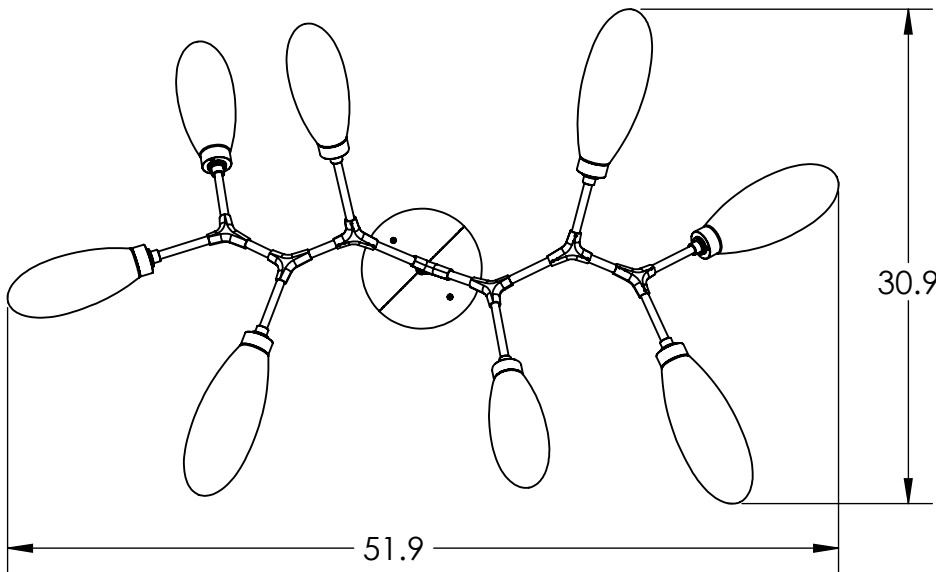

Collection: FIORI

Product #: PLB0071-BB

OAH ADJUSTABLE
IN 3 INCH INCREMENTS
FROM 27.0 - 78.0

**DIMENSIONS OF THE FIXTURE MAY VARY
BASED ON POSITION OF KNOTS**

All dimensions are shown in inches unless otherwise stated.
Visit hammeronstudio.com for product options.

12/21/2020 (A)

Mounting Packet: T	Weight(lbs.): 35	Electrical Type: LED	CCT: SEE WEBSITE
UL Location: DRY	Elec. Qty: 8	Wattage: 21	Voltage: 120
Finish: SEE WEB SITE FOR OPTIONS	Source Lumens: Ambient: 1440	Down: -----	
Top Diffuser: CLOSED GLASS	Dimmable: Forward/Reverse Phase To 1%		
Bottom Diffuser: CLOSED GLASS	CRI: 93+	Power Factor: >0.9	

Canopy Mounting Detail

MOUNTS DIRECTLY TO J-BOX

All Hammerton fixtures are handcrafted by artisans. Subtle imperfections reflect the mark of the artisan and should be expected in any handcrafted product. Dimensions may vary up to 7/8".
© Copyright 2020. All rights in design, detail or invention of this drawing are reserved as the property of Hammerton. Any imitation or adaptation without written consent is strictly prohibited.