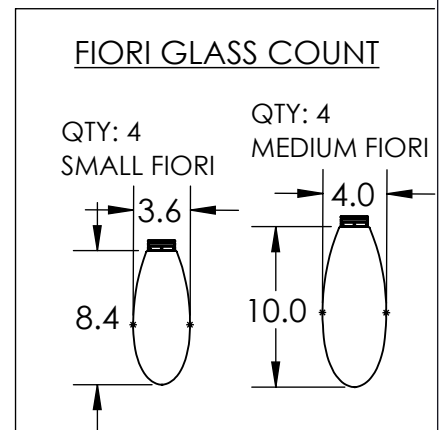

Collection: FIORI

Product #: PLB0071-BB

OAH ADJUSTABLE
IN 3 INCH INCREMENTS
FROM 27.0 - 78.0

**DIMENSIONS OF THE FIXTURE MAY VARY
BASED ON POSITION OF KNOTS**

All dimensions are shown in inches unless otherwise stated.
Visit hammeronstudio.com for product options.

12/21/2020 (A)

Mounting Packet: T	Weight(lbs.): 35	Electrical Type: LED	CCT: SEE WEBSITE
UL Location: DRY	Elec. Qty: 8	Wattage: 21	Voltage: 120
Finish: SEE WEB SITE FOR OPTIONS	Source Lumens: Ambient: 1440	Down: -----	
Top Diffuser: CLOSED GLASS	Dimmable: Forward/Reverse Phase To 1%		
Bottom Diffuser: CLOSED GLASS	CRI: 93+	Power Factor: >0.9	

Canopy Mounting Detail

MOUNTS DIRECTLY TO J-BOX

All Hammerton fixtures are handcrafted by artisans. Subtle imperfections reflect the mark of the artisan and should be expected in any handcrafted product. Dimensions may vary up to 7/8".
© Copyright 2020. All rights in design, detail or invention of this drawing are reserved as the property of Hammerton. Any imitation or adaptation without written consent is strictly prohibited.