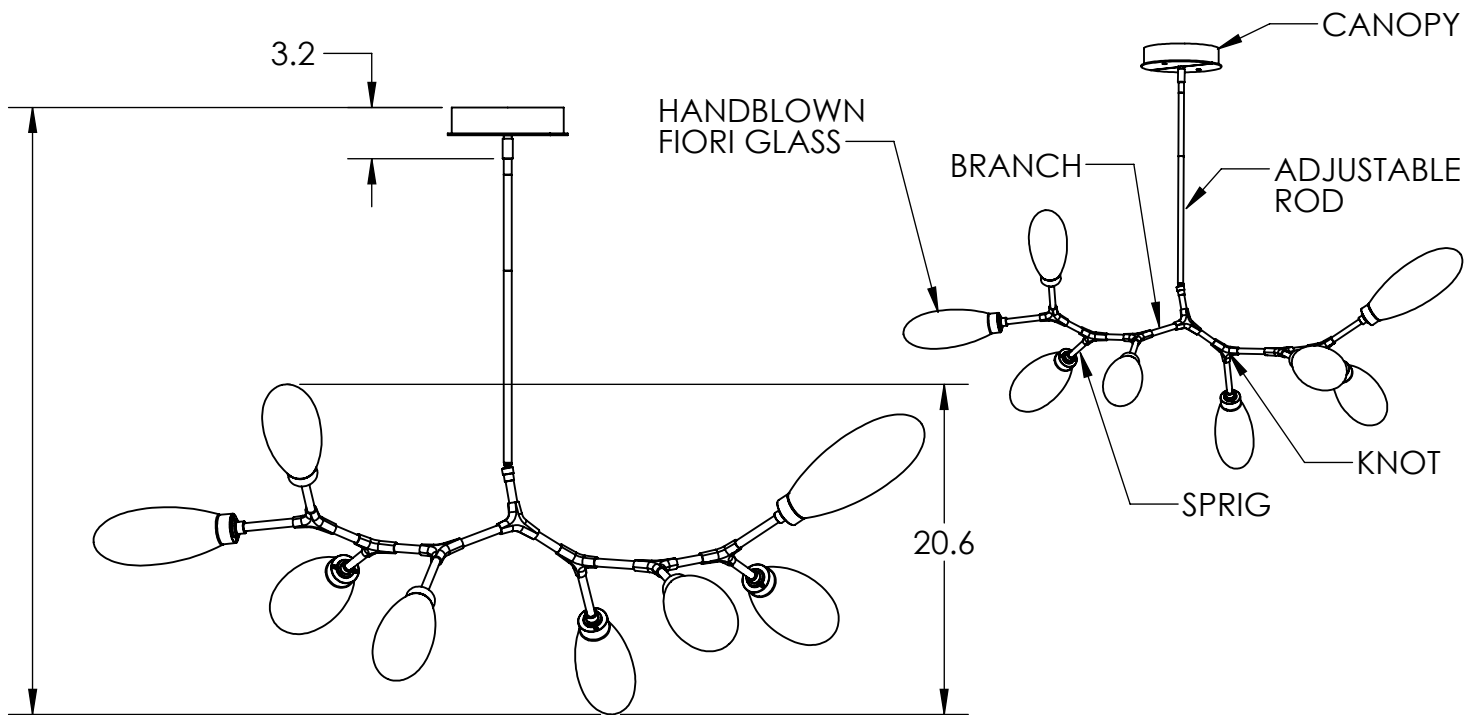

Collection: FIORI

Product #: PLB0071-BB

OAH ADJUSTABLE
IN 3 INCH INCREMENTS
FROM 27.0 - 78.0

**DIMENSIONS OF THE FIXTURE MAY VARY
BASED ON POSITION OF KNOTS**

All dimensions are shown in inches unless otherwise stated.
Visit hammeronstudio.com for product options.

12/21/2020 (A)

Mounting Packet: T	Weight(lbs.): 35	Electrical Type: LED	CCT: SEE WEBSITE
UL Location: DRY	Elec. Qty: 8	Wattage: 21	Voltage: 120
Finish: SEE WEB SITE FOR OPTIONS	Source Lumens: Ambient: 1440	Down: -----	
Top Diffuser: CLOSED GLASS	Dimmable: Forward/Reverse Phase To 1%		
Bottom Diffuser: CLOSED GLASS	CRI: 93+	Power Factor: >0.9	

Canopy Mounting Detail

MOUNTS DIRECTLY TO J-BOX

All Hammerton fixtures are handcrafted by artisans. Subtle imperfections reflect the mark of the artisan and should be expected in any handcrafted product. Dimensions may vary up to 7/8".
© Copyright 2020. All rights in design, detail or invention of this drawing are reserved as the property of Hammerton. Any imitation or adaptation without written consent is strictly prohibited.