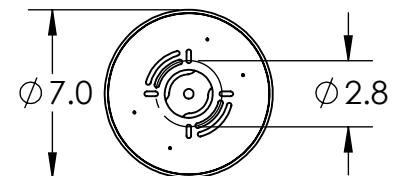

Collection: FIORI

Product #: PLB0071-BB

OAH ADJUSTABLE
IN 3 INCH INCREMENTS
FROM 27.0 - 78.0

**DIMENSIONS OF THE FIXTURE MAY VARY
BASED ON POSITION OF KNOTS**

All dimensions are shown in inches unless otherwise stated.
Visit hammeronstudio.com for product options.

12/21/2020 (A)

Mounting Packet: T	Weight(lbs.): 35	Electrical Type: LED	CCT: SEE WEBSITE
UL Location: DRY	Elec. Qty: 8	Wattage: 21	Voltage: 120
Finish: SEE WEB SITE FOR OPTIONS	Source Lumens: Ambient: 1440	Down: -----	
Top Diffuser: CLOSED GLASS	Dimmable: Forward/Reverse Phase To 1%		
Bottom Diffuser: CLOSED GLASS	CRI: 93+	Power Factor: >0.9	

Canopy Mounting Detail

MOUNTS DIRECTLY TO J-BOX

All Hammerton fixtures are handcrafted by artisans. Subtle imperfections reflect the mark of the artisan and should be expected in any handcrafted product. Dimensions may vary up to 7/8".
© Copyright 2020. All rights in design, detail or invention of this drawing are reserved as the property of Hammerton. Any imitation or adaptation without written consent is strictly prohibited.