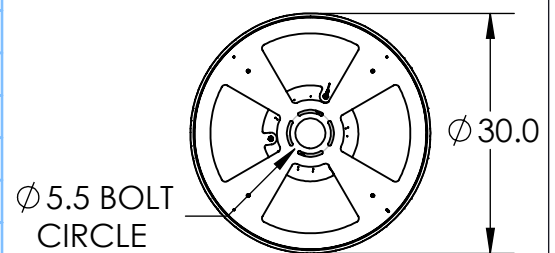

Collection: ELLISSE

Product #: CHB0035-11

ALL DIMENSIONS ARE IN INCHES UNLESS STATED OTHERWISE

Bulbs Not Included Visit hammertonstudio.com for product options and specifications.

2/10/2020 (A)

Mounting Packet: R	Electrical Type: INCANDESCENT
Approximate lbs.: 98	Bulb Qty: 11 Bulb Type: A
Finish: SEE WEB SITE FOR OPTIONS	Wattage: 40 Voltage: 120
Top Diffuser: CLOSED	Socket Type: MEDIUM, E26 BASE
Bottom Diffuser: OPEN	UL Location: DRY

Canopy Mounting Detail

MOUNTS TO BUILDING STRUCTURE

All fixtures created by Hammerton are handcrafted by artisans. Dimensions may vary up to 7/8".

© Copyright 2020. All rights in design, detail or invention of this drawing are reserved as the property of Hammerton. Any imitation or adaptation without written consent is strictly prohibited.