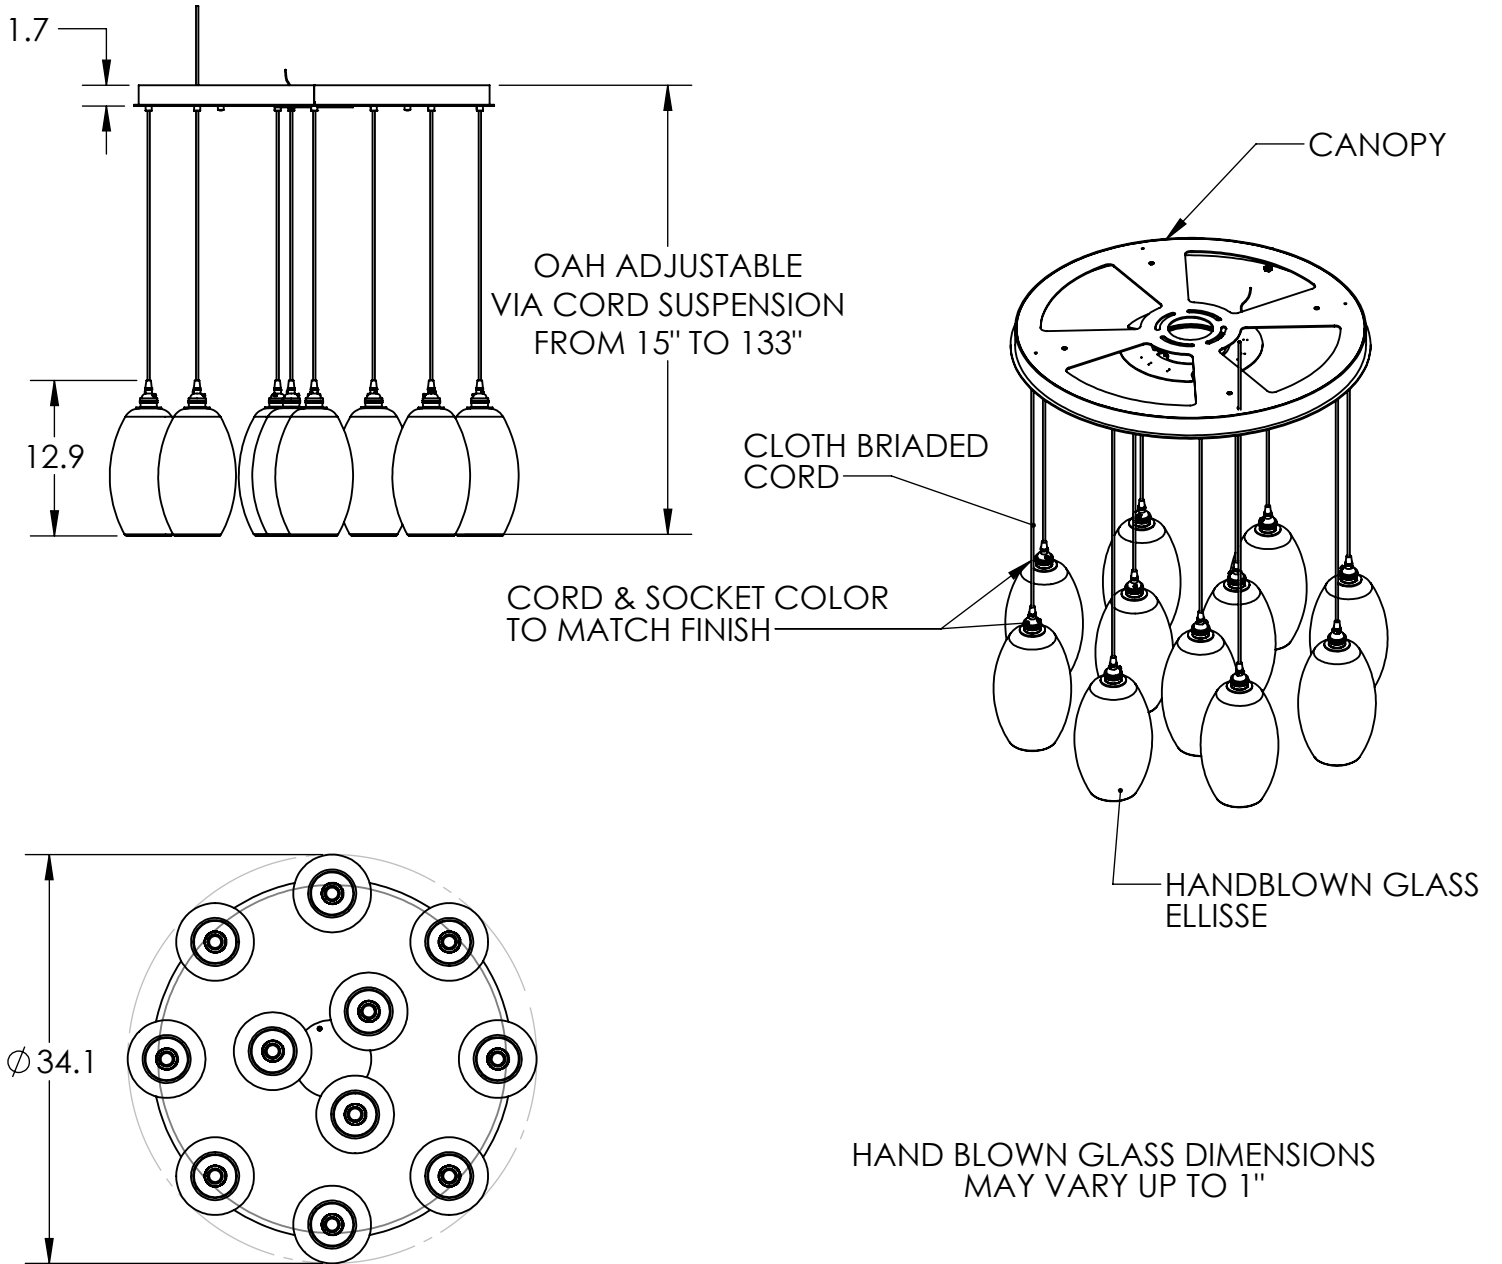

Collection: ELLISSE

Product #: CHB0035-11

ALL DIMENSIONS ARE IN INCHES UNLESS STATED OTHERWISE

Bulbs Not Included Visit hammertonstudio.com for product options and specifications.

2/10/2020 (A)

Mounting Packet: R	Electrical Type: INCANDESCENT
Approximate lbs.: 98	Bulb Qty: 11 Bulb Type: A
Finish: SEE WEB SITE FOR OPTIONS	Wattage: 40 Voltage: 120
Top Diffuser: CLOSED	Socket Type: MEDIUM, E26 BASE
Bottom Diffuser: OPEN	UL Location: DRY

Canopy Mounting Detail

MOUNTS TO BUILDING STRUCTURE

All fixtures created by Hammerton are handcrafted by artisans. Dimensions may vary up to 7/8".

© Copyright 2020. All rights in design, detail or invention of this drawing are reserved as the property of Hammerton. Any imitation or adaptation without written consent is strictly prohibited.