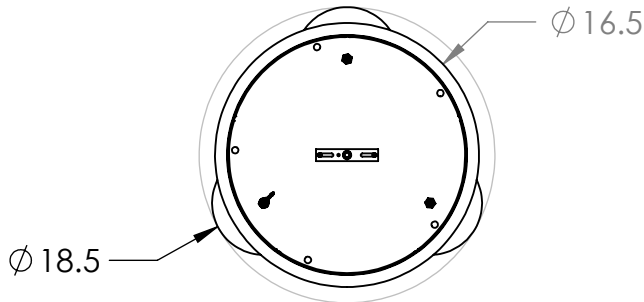

Collection: ELLISSE

Product #: CHB0035-03

CORD AND SOCKET  
COLOR TO  
MATCH FINISH

HAND BLOWN GLASS MAY VARY UP TO 1"

*Bulbs Not Included*

Visit [hammertonstudio.com](http://hammertonstudio.com) for product options and specifications.

3/22/2016 (A)

Mounting Packet: W	Electrical Type: INCANDESCENT
Approximate lbs.: 20	Bulb Qty: 3 Bulb Type: A19
Finish: SEE WEB SITE FOR OPTIONS	Wattage: 40 Voltage: 120
Top Diffuser: CLOSED	Socket Type: MEDIUM (E26) BASE
Bottom Diffuser: OPEN	UL Location: DRY

All fixtures created by Hammerton are handcrafted by artisans. Dimensions may vary up to 7/8".

© Copyright 2016. All rights in design, detail or invention of this drawing are reserved as the property of Hammerton. Any imitation or adaptation without written consent is strictly prohibited.