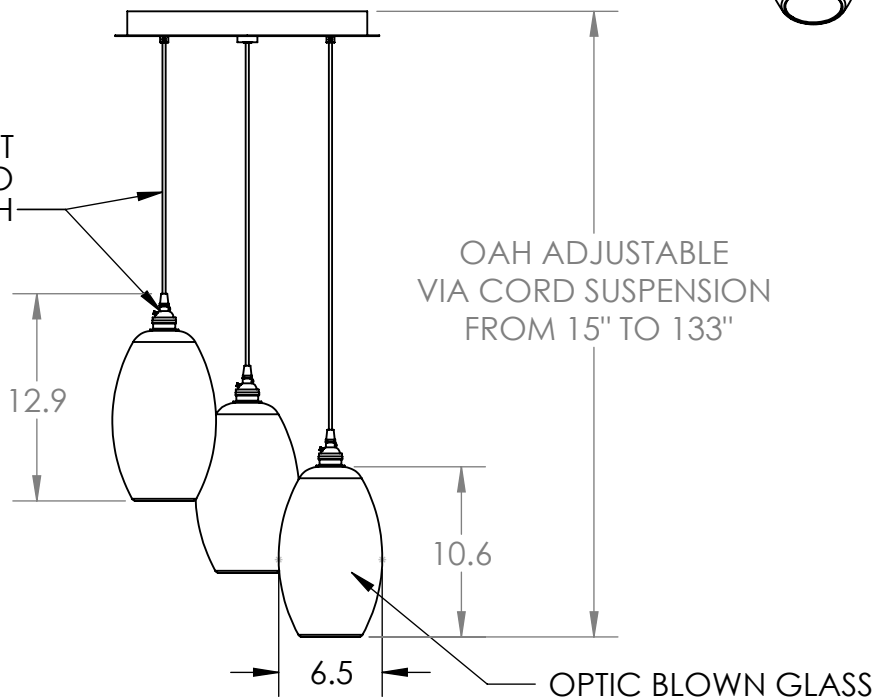

Collection: ELLISSE

Product #: CHB0035-03

CORD AND SOCKET  
COLOR TO  
MATCH FINISH

HAND BLOWN GLASS MAY VARY UP TO 1"

*Bulbs Not Included*

Visit [hammertonstudio.com](http://hammertonstudio.com) for product options and specifications.

3/22/2016 (A)

Mounting Packet: W	Electrical Type: INCANDESCENT
Approximate lbs.: 20	Bulb Qty: 3 Bulb Type: A19
Finish: SEE WEB SITE FOR OPTIONS	Wattage: 40 Voltage: 120
Top Diffuser: CLOSED	Socket Type: MEDIUM (E26) BASE
Bottom Diffuser: OPEN	UL Location: DRY

All fixtures created by Hammerton are handcrafted by artisans. Dimensions may vary up to 7/8".

© Copyright 2016. All rights in design, detail or invention of this drawing are reserved as the property of Hammerton. Any imitation or adaptation without written consent is strictly prohibited.