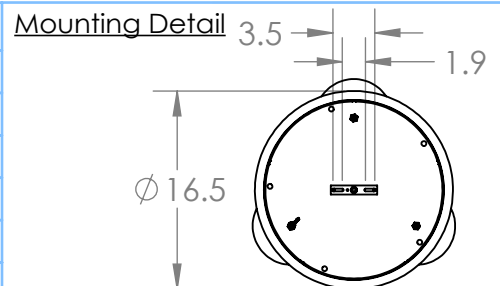

MOUNTS DIRECTLY TO J-BOX