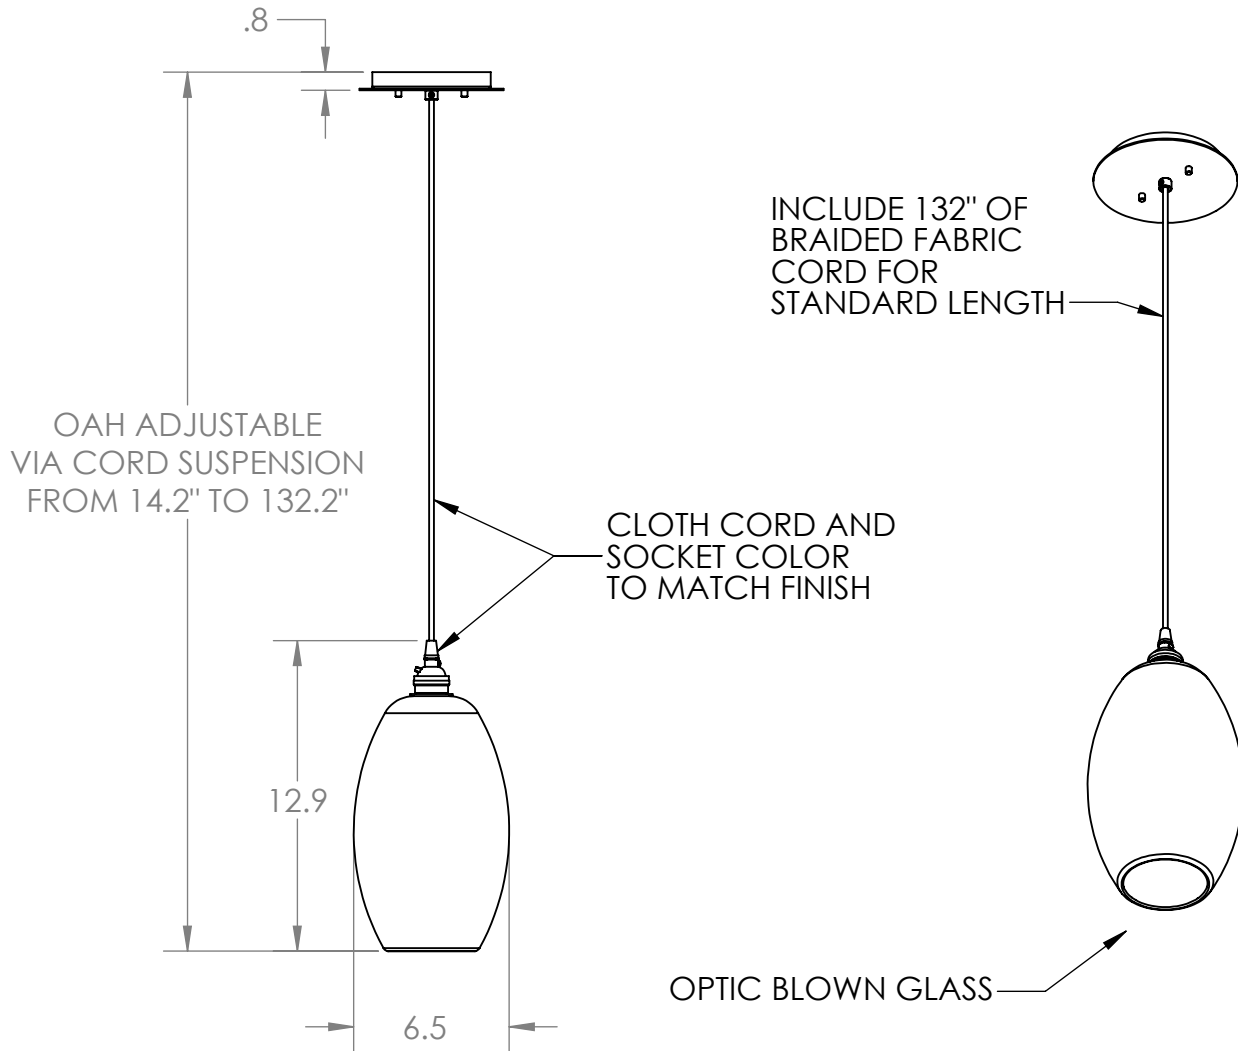

Collection: ELLISSE

Product #: LAB0035-01

HAND BLOWN GLASS MAY VARY UP TO 1"

*Bulbs Not Included*

Visit [hammertonstudio.com](http://hammertonstudio.com) for product options and specifications.

6/28/2017 (B)

Mounting Packet: Y	Electrical Type: INCANDESCENT
Approximate lbs.: 7	Bulb Qty: 1    Bulb Type: A
Finish: SEE WEB SITE FOR OPTIONS	Wattage: 40    Voltage: 120
Top Diffuser: CLOSED	Socket Type: MEDIUM, E26 BASE
Bottom Diffuser: OPEN	UL Location: DRY

### Mounting Detail

All fixtures created by Hammerton are handcrafted by artisans. Dimensions may vary up to 7/8".

© Copyright 2016. All rights in design, detail or invention of this drawing are reserved as the property of Hammerton. Any imitation or adaptation without written consent is strictly prohibited.