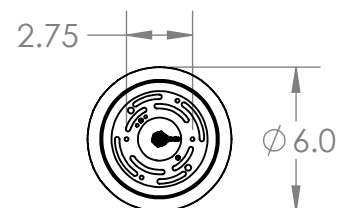

Collection: ELLISSE

Product #: LAB0035-01

HAND BLOWN GLASS MAY VARY UP TO 1"

*Bulbs Not Included*

Visit [hammertonstudio.com](http://hammertonstudio.com) for product options and specifications.

6/28/2017 (B)

Mounting Packet: Y	Electrical Type: INCANDESCENT
Approximate lbs.: 7	Bulb Qty: 1    Bulb Type: A
Finish: SEE WEB SITE FOR OPTIONS	Wattage: 40    Voltage: 120
Top Diffuser: CLOSED	Socket Type: MEDIUM, E26 BASE
Bottom Diffuser: OPEN	UL Location: DRY

### Mounting Detail

All fixtures created by Hammerton are handcrafted by artisans. Dimensions may vary up to 7/8".

© Copyright 2016. All rights in design, detail or invention of this drawing are reserved as the property of Hammerton. Any imitation or adaptation without written consent is strictly prohibited.