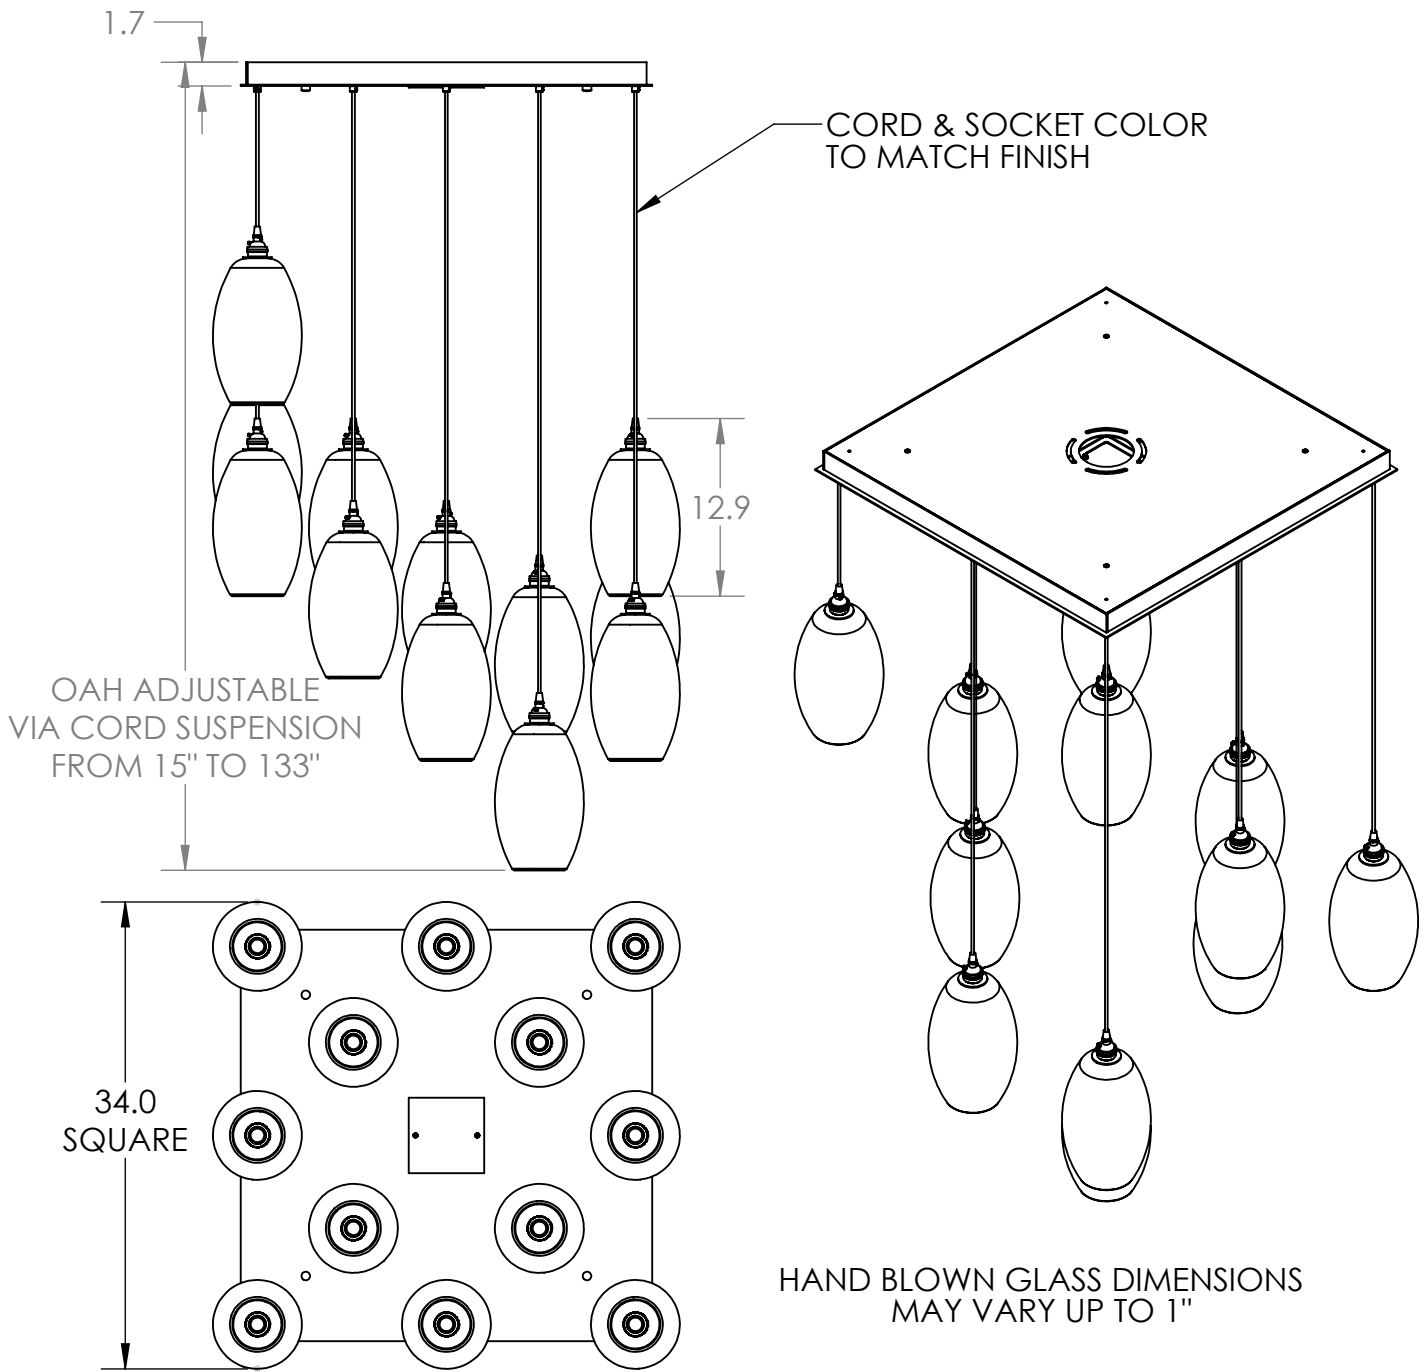

Collection: ELLISSE

Product #: CHB0035-12

Bulbs Not Included

Visit hammertonstudio.com for product options and specifications.

1/5/2018 (A)

Mounting Packet: R	Electrical Type: INCANDESCENT	Mounting Detail
Approximate lbs.: 113	Bulb Qty: 12 Bulb Type: A	
Finish: SEE WEB SITE FOR OPTIONS	Wattage: 40 Voltage: 120	<p>30.0</p> <p>Ø 5.5 BOLT CIRCLE</p>
Top Diffuser: CLOSED	Socket Type: MEDIUM, E26 BASE	
Bottom Diffuser: OPEN	UL Location: DRY	MOUNTS DIRECTLY TO J-BOX
All fixtures created by Hammerton are handcrafted by artisans. Dimensions may vary up to 7/8".		
© Copyright 2017. All rights in design, detail or invention of this drawing are reserved as the property of Hammerton. Any imitation or adaptation without written consent is strictly prohibited.		
Hammerton Inc. 217 Wright Brothers Dr. Salt Lake City, UT 84116 (801)973-8095		