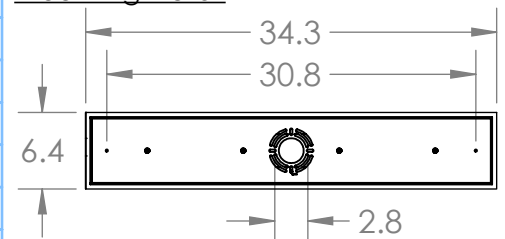

Collection: ELLISSE

Product #: PLB0035-05

*Bulbs Not Included*

Visit [hammertonstudio.com](http://hammertonstudio.com) for product options and specifications.

1/5/2018 (A)

Mounting Packet: X	Electrical Type: INCANDESCENT
Approximate lbs.: 39	Bulb Qty: 5    Bulb Type: A
Finish: SEE WEB SITE FOR OPTIONS	Wattage: 40    Voltage: 120
Top Diffuser: CLOSED	Socket Type: MEDIUM, E26 BASE
Bottom Diffuser: OPEN	UL Location: DRY

### Mounting Detail

All fixtures created by Hammerton are handcrafted by artisans. Dimensions may vary up to 7/8".

© Copyright 2017. All rights in design, detail or invention of this drawing are reserved as the property of Hammerton. Any imitation or adaptation without written consent is strictly prohibited.