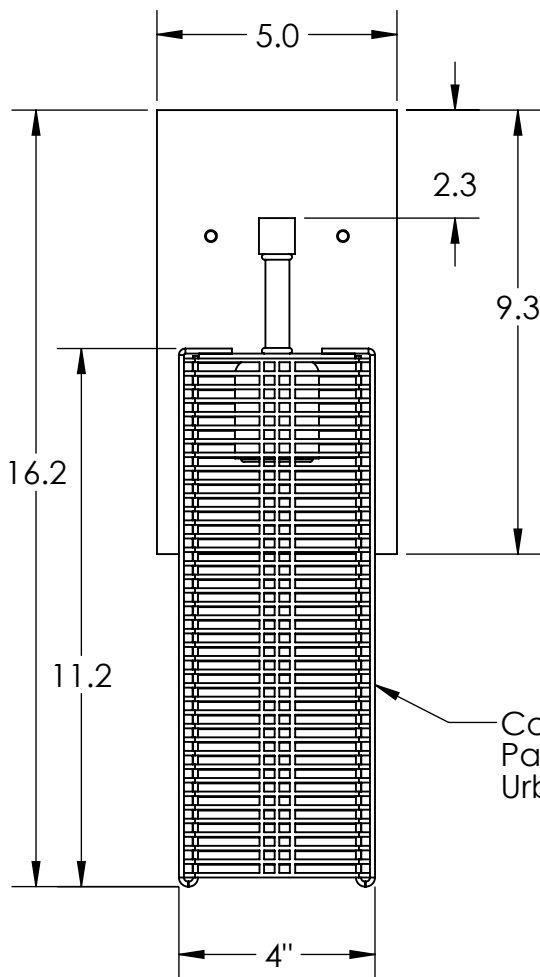

Collection: DOWNTOWN MESH

Product #: IDB0020-11

NO LENS, EXPOSED LAMPING

Coarse, Woven, Patterned, Urban Mesh

FROSTED GLASS CYLINDER

ELECTRICAL OPTIONS				
Product #	Electrical Type	Bulb Type	Wattage	Socket Type
IDB0020-11-XX-0-E2	Incandescent	B11	60	Medium E26
IDB0020-11-XX-0-G2	Flourescent	CFL/LED RETRO	13	GU-24

Bulbs Not Included

Visit hammertonstudio.com for product options and specifications.

4/13/2016 (A)

Mounting Packet: U	Electrical Type: SEE TABLE
Approximate lbs.: 6	Bulb Qty: 1 Bulb Type: SEE TABLE
Finish: SEE WEB SITE FOR OPTIONS	Wattage: SEE TABLE Voltage: 120
Top Diffuser: OPEN	Socket Type: SEE TABLE
Bottom Diffuser: OPEN	UL Location: DRY

All fixtures created by Hammerton are handcrafted by artisans. Dimensions may vary up to 7/8".

© Copyright 2016. All rights in design, detail or invention of this drawing are reserved as the property of Hammerton. Any imitation or adaptation without written consent is strictly prohibited.