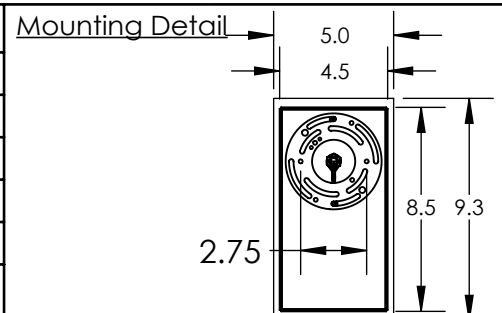

MOUNTS DIRECTLY TO J-BOX