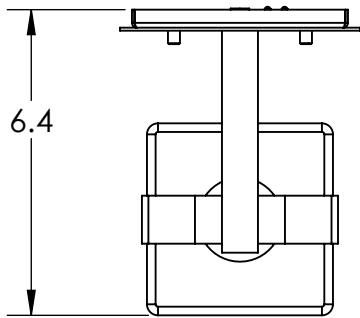

Collection: DOWNTOWN MESH

Product #: IDB0020-11