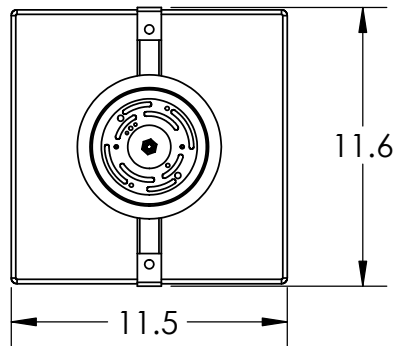

Collection: DOWNTOWN

Product #: LAB0020-16

NO LENS, EXPOSED LAMPING