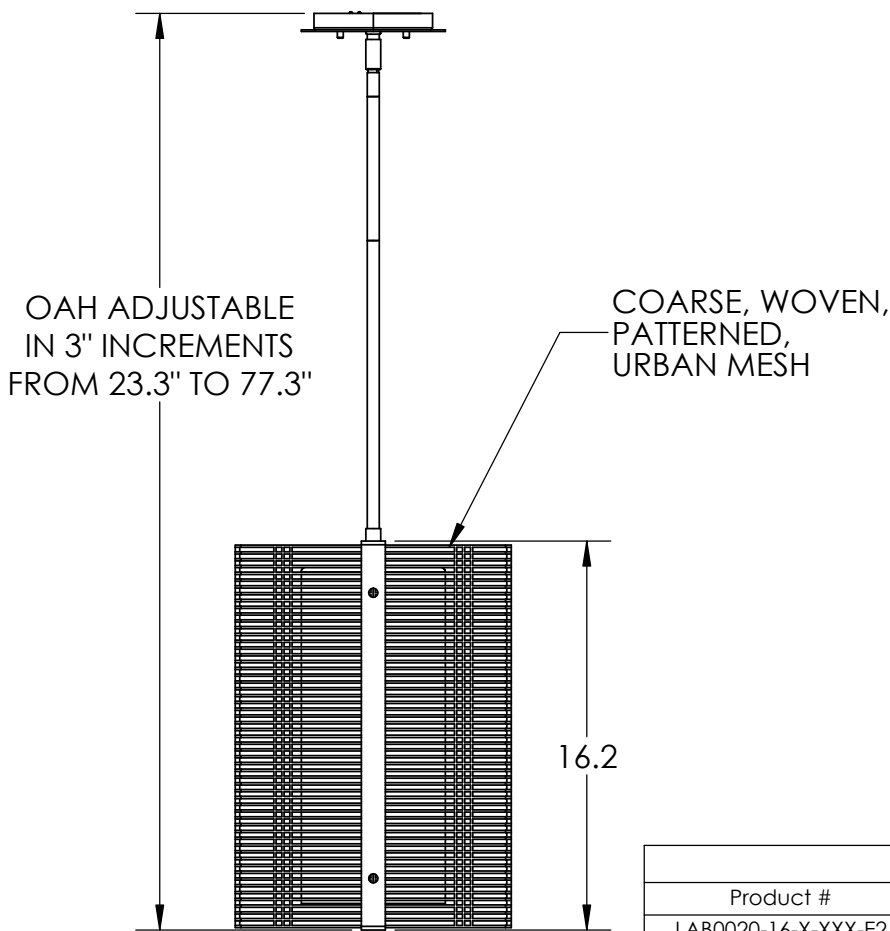

Collection: DOWNTOWN

Product #: LAB0020-16

NO LENS, EXPOSED LAMPING

FROSTED GLASS CYLINDER

ELECTRICAL OPTIONS				
Product #	Electrical Type	Bulb Type	Wattage	Socket Type
LAB0020-16-X-XXX-E2	Incandescent	A19	60	Medium E26
LAB0020-16-X-XXX-G2	Flourescent	CFL/LED RETRO	13	GU-24

Bulbs Not Included

Visit hammertonstudio.com for product options and specifications.

5/17/2016 (A)

Mounting Packet: Y	Electrical Type: SEE TABLE
Approximate lbs.: 10	Bulb Qty: 1 Bulb Type: SEE TABLE
Finish: SEE WEB SITE FOR OPTIONS	Wattage: SEE TABLE Voltage: 120
Top Diffuser: OPEN	Socket Type: SEE TABLE
Bottom Diffuser: OPEN	UL Location: DRY

Mounting Detail

MOUNTS DIRECTLY TO J-BOX

All fixtures created by Hammerton are handcrafted by artisans. Dimensions may vary up to 7/8".

© Copyright 2016. All rights in design, detail or invention of this drawing are reserved as the property of Hammerton. Any imitation or adaptation without written consent is strictly prohibited.