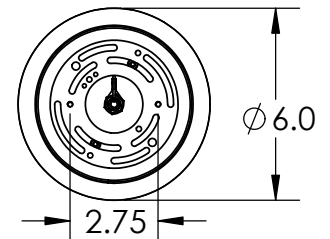

Collection: DOWNTOWN

Product #: LAB0020-16

NO LENS, EXPOSED LAMPING

FROSTED GLASS CYLINDER

ELECTRICAL OPTIONS				
Product #	Electrical Type	Bulb Type	Wattage	Socket Type
LAB0020-16-X-XXX-E2	Incandescent	A19	60	Medium E26
LAB0020-16-X-XXX-G2	Flourescent	CFL/LED RETRO	13	GU-24

Bulbs Not Included

Visit hammertonstudio.com for product options and specifications.

5/17/2016 (A)

Mounting Packet: Y	Electrical Type: SEE TABLE
Approximate lbs.: 10	Bulb Qty: 1 Bulb Type: SEE TABLE
Finish: SEE WEB SITE FOR OPTIONS	Wattage: SEE TABLE Voltage: 120
Top Diffuser: OPEN	Socket Type: SEE TABLE
Bottom Diffuser: OPEN	UL Location: DRY

Mounting Detail

MOUNTS DIRECTLY TO J-BOX

All fixtures created by Hammerton are handcrafted by artisans. Dimensions may vary up to 7/8".

© Copyright 2016. All rights in design, detail or invention of this drawing are reserved as the property of Hammerton. Any imitation or adaptation without written consent is strictly prohibited.