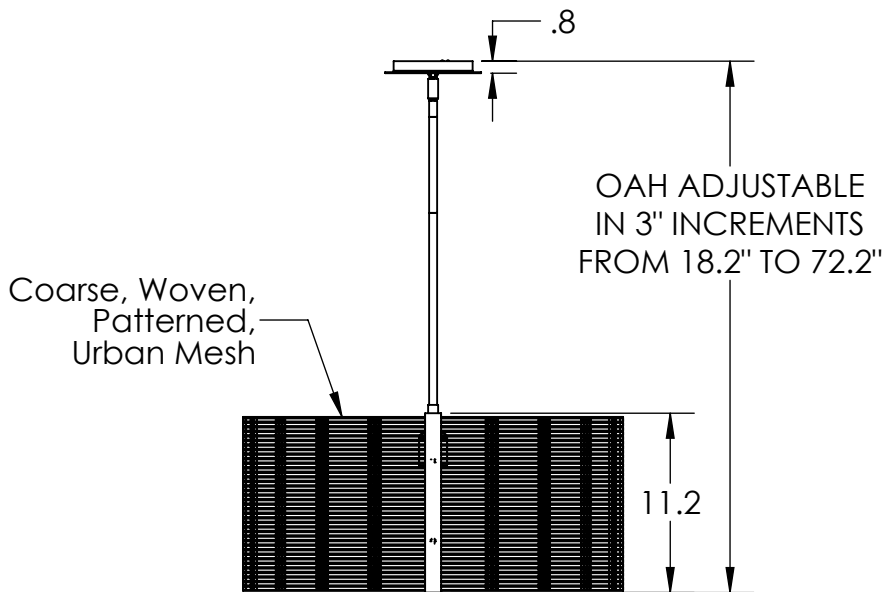

Collection: DOWNTOWN

Product #: CHB0020-24

NO LENS, EXPOSED LAMPING

FROSTED GLASS CYLINDER

Product #	Electrical Type	Bulb Type	Wattage	Socket Type
CHB0020-24-XX-X-XXX-E2	Incandescent	A19	100	Medium E26
CHB0020-24-XX-X-XXX-G2	Flourescent	CFL/LED RETRO	13	GU-24

Bulbs Not Included

Visit hammertonstudio.com for product options and specifications.

5/6/2016 ©

Mounting Packet: Y	Electrical Type: SEE TABLE
Approximate lbs.: 15	Bulb Qty: 1 Bulb Type: SEE TABLE
Finish: SEE WEB SITE FOR OPTIONS	Wattage: SEE TABLE Voltage: 120
Top Diffuser: OPEN	Socket Type: SEE TABLE
Bottom Diffuser: OPEN	UL Location: DRY

Mounting Detail

MOUNTS DIRECTLY TO J-BOX

All fixtures created by Hammerton are handcrafted by artisans. Dimensions may vary up to 7/8".

© Copyright 2016. All rights in design, detail or invention of this drawing are reserved as the property of Hammerton. Any imitation or adaptation without written consent is strictly prohibited.