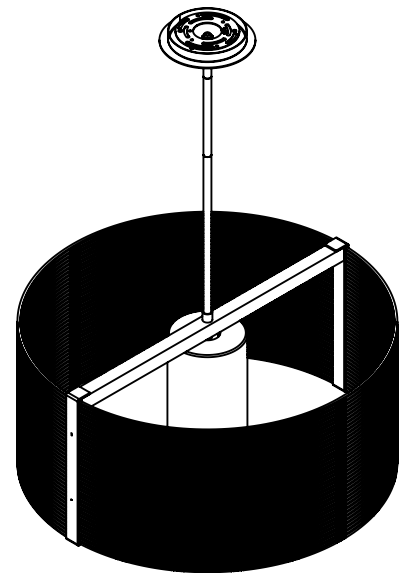

Collection: DOWNTOWN

Product #: CHB0020-24

NO LENS, EXPOSED LAMPING

FROSTED GLASS CYLINDER

Product #	Electrical Type	Bulb Type	Wattage	Socket Type
CHB0020-24-XX-X-XXX-E2	Incandescent	A19	100	Medium E26
CHB0020-24-XX-X-XXX-G2	Flourescent	CFL/LED RETRO	13	GU-24

Bulbs Not Included

Visit hammertonstudio.com for product options and specifications.

5/6/2016 ©

Mounting Packet: Y	Electrical Type: SEE TABLE
Approximate lbs.: 15	Bulb Qty: 1 Bulb Type: SEE TABLE
Finish: SEE WEB SITE FOR OPTIONS	Wattage: SEE TABLE Voltage: 120
Top Diffuser: OPEN	Socket Type: SEE TABLE
Bottom Diffuser: OPEN	UL Location: DRY

Mounting Detail

MOUNTS DIRECTLY TO J-BOX

All fixtures created by Hammerton are handcrafted by artisans. Dimensions may vary up to 7/8".

© Copyright 2016. All rights in design, detail or invention of this drawing are reserved as the property of Hammerton. Any imitation or adaptation without written consent is strictly prohibited.