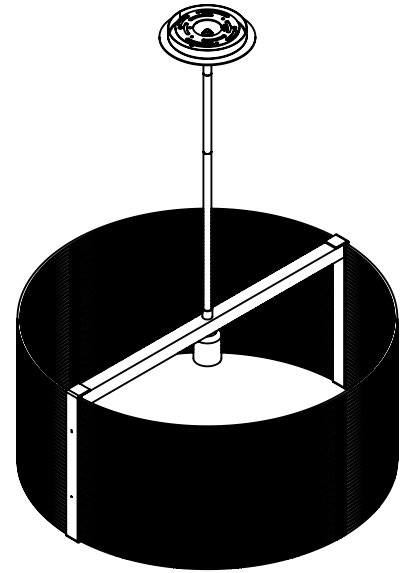

Collection: DOWNTOWN

Product #: CHB0020-24

NO LENS, EXPOSED LAMPING

FROSTED GLASS CYLINDER

Product #	Electrical Type	Bulb Type	Wattage	Socket Type
CHB0020-24-XX-X-XXX-E2	Incandescent	A19	100	Medium E26
CHB0020-24-XX-X-XXX-G2	Flourescent	CFL/LED RETRO	13	GU-24

Bulbs Not Included

Visit hammertonstudio.com for product options and specifications.

5/6/2016 ©

Mounting Packet: Y	Electrical Type: SEE TABLE
Approximate lbs.: 15	Bulb Qty: 1 Bulb Type: SEE TABLE
Finish: SEE WEB SITE FOR OPTIONS	Wattage: SEE TABLE Voltage: 120
Top Diffuser: OPEN	Socket Type: SEE TABLE
Bottom Diffuser: OPEN	UL Location: DRY

Mounting Detail

MOUNTS DIRECTLY TO J-BOX

All fixtures created by Hammerton are handcrafted by artisans. Dimensions may vary up to 7/8".

© Copyright 2016. All rights in design, detail or invention of this drawing are reserved as the property of Hammerton. Any imitation or adaptation without written consent is strictly prohibited.