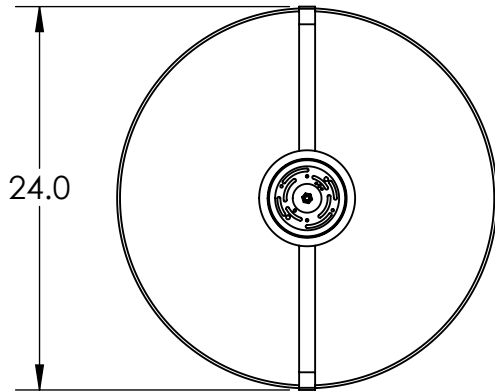

Collection: DOWNTOWN

Product #: CHB0020-24

NO LENS, EXPOSED LAMPING

FROSTED GLASS CYLINDER

Product #	Electrical Type	Bulb Type	Wattage	Socket Type
CHB0020-24-XX-X-XXX-E2	Incandescent	A19	100	Medium E26
CHB0020-24-XX-X-XXX-G2	Flourescent	CFL/LED RETRO	13	GU-24

Bulbs Not Included

Visit hammertonstudio.com for product options and specifications.

5/6/2016 ©

Mounting Packet: Y	Electrical Type: SEE TABLE
Approximate lbs.: 15	Bulb Qty: 1 Bulb Type: SEE TABLE
Finish: SEE WEB SITE FOR OPTIONS	Wattage: SEE TABLE Voltage: 120
Top Diffuser: OPEN	Socket Type: SEE TABLE
Bottom Diffuser: OPEN	UL Location: DRY

Mounting Detail

MOUNTS DIRECTLY TO J-BOX

All fixtures created by Hammerton are handcrafted by artisans. Dimensions may vary up to 7/8".

© Copyright 2016. All rights in design, detail or invention of this drawing are reserved as the property of Hammerton. Any imitation or adaptation without written consent is strictly prohibited.