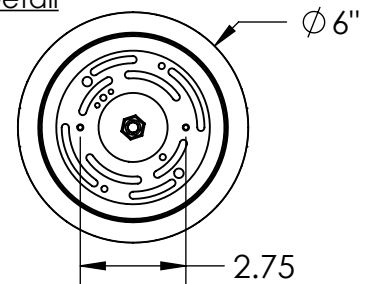

Collection: DOWNTOWN

Product #: CHB0020-24

NO LENS, EXPOSED LAMPING

FROSTED GLASS CYLINDER

Product #	Electrical Type	Bulb Type	Wattage	Socket Type
CHB0020-24-XX-X-XXX-E2	Incandescent	A19	100	Medium E26
CHB0020-24-XX-X-XXX-G2	Flourescent	CFL/LED RETRO	13	GU-24

Bulbs Not Included

Visit hammertonstudio.com for product options and specifications.

5/6/2016 ©

Mounting Packet: Y	Electrical Type: SEE TABLE
Approximate lbs.: 15	Bulb Qty: 1 Bulb Type: SEE TABLE
Finish: SEE WEB SITE FOR OPTIONS	Wattage: SEE TABLE Voltage: 120
Top Diffuser: OPEN	Socket Type: SEE TABLE
Bottom Diffuser: OPEN	UL Location: DRY

Mounting Detail

MOUNTS DIRECTLY TO J-BOX

All fixtures created by Hammerton are handcrafted by artisans. Dimensions may vary up to 7/8".

© Copyright 2016. All rights in design, detail or invention of this drawing are reserved as the property of Hammerton. Any imitation or adaptation without written consent is strictly prohibited.