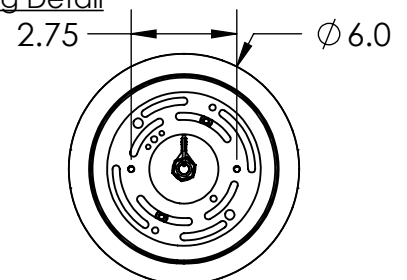

Collection: DOWNTOWN MESH

Product #: CHB0020-19

FROSTED GLASS CYLINDER

NO LENS, EXPOSED LAMPING

ELECTRICAL OPTIONS				
Product #	Electrical Type	Bulb Type	Wattage	Socket Type
CHB0020-19-XX-X-XXX-E2	Incandescent	A19	100	Medium E26
CHB0020-19-XX-X-XXX-G2	Flourescent	CFL/LED RETRO	13	GU-24

Bulbs Not Included

Visit hammertonstudio.com for product options and specifications.

3/24/2016 (A)

Mounting Packet: Y	Electrical Type: SEE TABLE
Approximate lbs.: 14	Bulb Qty: 1 Bulb Type: SEE TABLE
Finish: SEE WEB SITE FOR OPTIONS	Wattage: SEE TABLE Voltage: 120
Top Diffuser: OPEN	Socket Type: SEE TABLE
Bottom Diffuser: OPEN	UL Location: DRY

Mounting Detail

MOUNTS DIRECTLY TO J-BOX

All fixtures created by Hammerton are handcrafted by artisans. Dimensions may vary up to 7/8".

© Copyright 2016. All rights in design, detail or invention of this drawing are reserved as the property of Hammerton. Any imitation or adaptation without written consent is strictly prohibited.