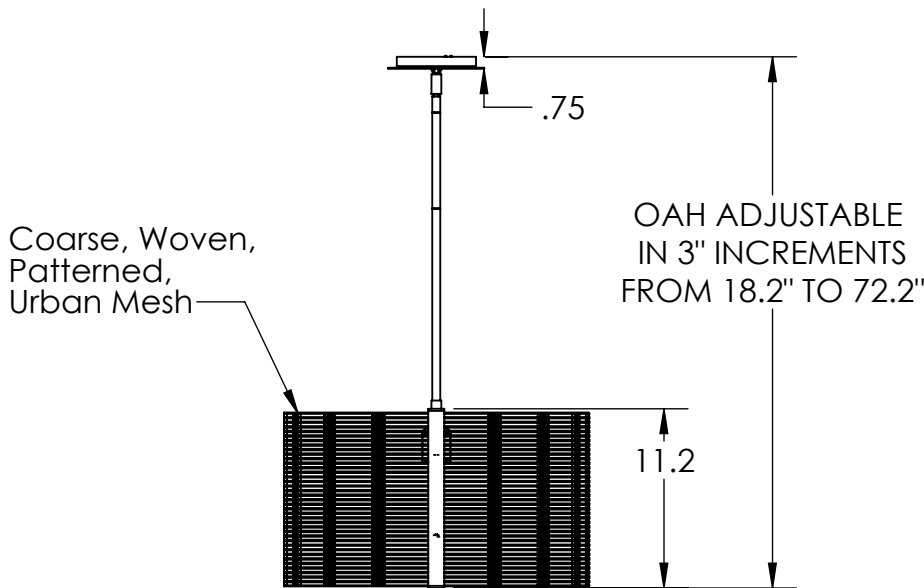

Collection: DOWNTOWN MESH

Product #: CHB0020-19

FROSTED GLASS CYLINDER

NO LENS, EXPOSED LAMPING

ELECTRICAL OPTIONS				
Product #	Electrical Type	Bulb Type	Wattage	Socket Type
CHB0020-19-XX-X-XXX-E2	Incandescent	A19	100	Medium E26
CHB0020-19-XX-X-XXX-G2	Flourescent	CFL/LED RETRO	13	GU-24

Bulbs Not Included

Visit hammertonstudio.com for product options and specifications.

3/24/2016 (A)

Mounting Packet: Y	Electrical Type: SEE TABLE
Approximate lbs.: 14	Bulb Qty: 1 Bulb Type: SEE TABLE
Finish: SEE WEB SITE FOR OPTIONS	Wattage: SEE TABLE Voltage: 120
Top Diffuser: OPEN	Socket Type: SEE TABLE
Bottom Diffuser: OPEN	UL Location: DRY

Mounting Detail

MOUNTS DIRECTLY TO J-BOX

All fixtures created by Hammerton are handcrafted by artisans. Dimensions may vary up to 7/8".

© Copyright 2016. All rights in design, detail or invention of this drawing are reserved as the property of Hammerton. Any imitation or adaptation without written consent is strictly prohibited.