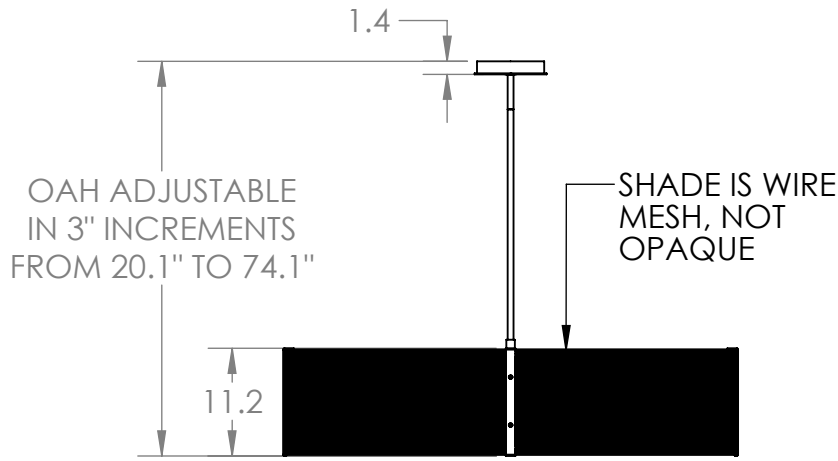

Collection: DOWNTOWN

Product #: CHB0020-48

NO LENS, EXPOSED LAMPING