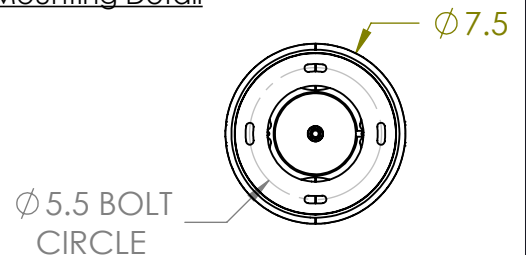

Collection: DOWNTOWN

Product #: CHB0020-48

NO LENS, EXPOSED LAMPING

FROSTED GLASS

**ELECTRICAL OPTIONS**

Product #	Electrical Type	Bulb Type	Wattage	Socket Type
CHB0020-48-XX-X-XXX-E2	Incandescent	B11	60	Medium E26
CHB0020-48-XX-X-XXX-G2	Flourescent	CFL/LED RETRO	13	GU-24

*Bulbs Not Included* Visit [hammertonstudio.com](http://hammertonstudio.com) for product options and specifications.

11/1/2019 ©

Mounting Packet: S	Electrical Type: SEE TABLE
Approximate lbs.: 60	Bulb Qty: 8 Bulb Type: SEE TABLE
Finish: SEE WEB SITE FOR OPTIONS	Wattage: SEE TABLE Voltage: 120
Top Diffuser: OPEN	Socket Type: SEE TABLE
Bottom Diffuser: OPEN	UL Location: DRY

**Mounting Detail**

MOUNTS TO BUILDING STRUCTURE

All fixtures created by Hammerton are handcrafted by artisans. Dimensions may vary up to 7/8".

© Copyright 2016. All rights in design, detail or invention of this drawing are reserved as the property of Hammerton. Any imitation or adaptation without written consent is strictly prohibited.