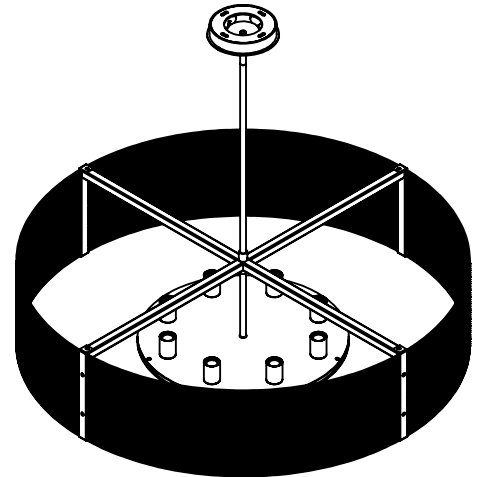

Collection: DOWNTOWN

Product #: CHB0020-48

NO LENS, EXPOSED LAMPING

FROSTED GLASS

**ELECTRICAL OPTIONS**

Product #	Electrical Type	Bulb Type	Wattage	Socket Type
CHB0020-48-XX-X-XXX-E2	Incandescent	B11	60	Medium E26
CHB0020-48-XX-X-XXX-G2	Flourescent	CFL/LED RETRO	13	GU-24

*Bulbs Not Included* Visit [hammertonstudio.com](http://hammertonstudio.com) for product options and specifications.

11/1/2019 ©

Mounting Packet: S	Electrical Type: SEE TABLE
Approximate lbs.: 60	Bulb Qty: 8 Bulb Type: SEE TABLE
Finish: SEE WEB SITE FOR OPTIONS	Wattage: SEE TABLE Voltage: 120
Top Diffuser: OPEN	Socket Type: SEE TABLE
Bottom Diffuser: OPEN	UL Location: DRY

**Mounting Detail**

MOUNTS TO BUILDING STRUCTURE

All fixtures created by Hammerton are handcrafted by artisans. Dimensions may vary up to 7/8".

© Copyright 2016. All rights in design, detail or invention of this drawing are reserved as the property of Hammerton. Any imitation or adaptation without written consent is strictly prohibited.