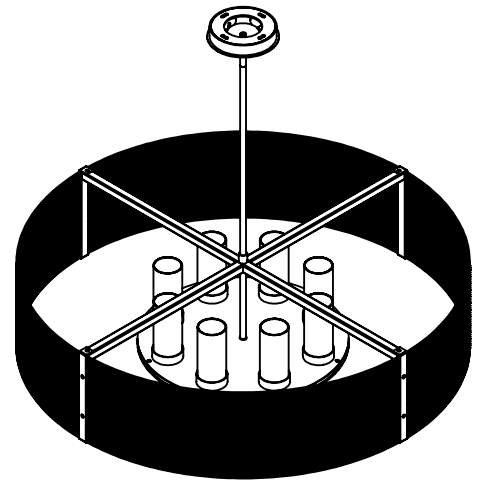

Collection: DOWNTOWN

Product #: CHB0020-48

NO LENS, EXPOSED LAMPING

FROSTED GLASS

**ELECTRICAL OPTIONS**

Product #	Electrical Type	Bulb Type	Wattage	Socket Type
CHB0020-48-XX-X-XXX-E2	Incandescent	B11	60	Medium E26
CHB0020-48-XX-X-XXX-G2	Flourescent	CFL/LED RETRO	13	GU-24

*Bulbs Not Included* Visit [hammertonstudio.com](http://hammertonstudio.com) for product options and specifications.

11/1/2019 ©

Mounting Packet: S	Electrical Type: SEE TABLE
Approximate lbs.: 60	Bulb Qty: 8 Bulb Type: SEE TABLE
Finish: SEE WEB SITE FOR OPTIONS	Wattage: SEE TABLE Voltage: 120
Top Diffuser: OPEN	Socket Type: SEE TABLE
Bottom Diffuser: OPEN	UL Location: DRY

**Mounting Detail**

MOUNTS TO BUILDING STRUCTURE

All fixtures created by Hammerton are handcrafted by artisans. Dimensions may vary up to 7/8".

© Copyright 2016. All rights in design, detail or invention of this drawing are reserved as the property of Hammerton. Any imitation or adaptation without written consent is strictly prohibited.