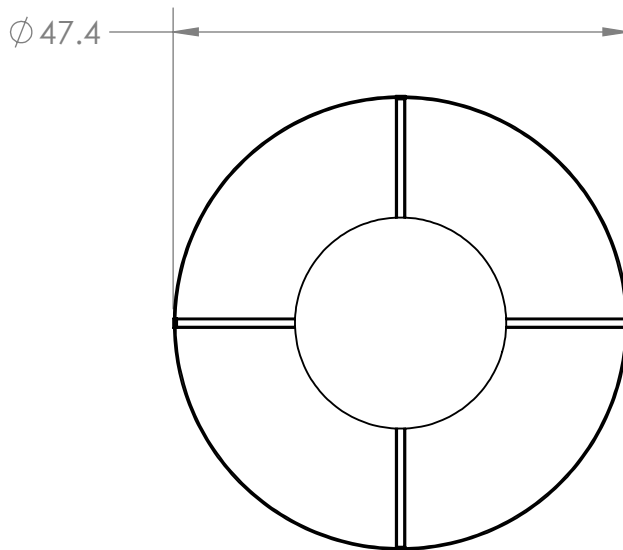

Collection: DOWNTOWN

Product #: CHB0020-48

NO LENS, EXPOSED LAMPING

FROSTED GLASS

**ELECTRICAL OPTIONS**

Product #	Electrical Type	Bulb Type	Wattage	Socket Type
CHB0020-48-XX-X-XXX-E2	Incandescent	B11	60	Medium E26
CHB0020-48-XX-X-XXX-G2	Flourescent	CFL/LED RETRO	13	GU-24

*Bulbs Not Included* Visit [hammertonstudio.com](http://hammertonstudio.com) for product options and specifications.

11/1/2019 ©

Mounting Packet: S	Electrical Type: SEE TABLE
Approximate lbs.: 60	Bulb Qty: 8 Bulb Type: SEE TABLE
Finish: SEE WEB SITE FOR OPTIONS	Wattage: SEE TABLE Voltage: 120
Top Diffuser: OPEN	Socket Type: SEE TABLE
Bottom Diffuser: OPEN	UL Location: DRY

**Mounting Detail**

MOUNTS TO BUILDING STRUCTURE

All fixtures created by Hammerton are handcrafted by artisans. Dimensions may vary up to 7/8".

© Copyright 2016. All rights in design, detail or invention of this drawing are reserved as the property of Hammerton. Any imitation or adaptation without written consent is strictly prohibited.