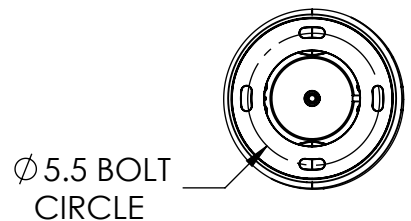

Mounting Detail

MOUNTS TO BUILDING STRUCTURE

All fixtures created by Hammerton are handcrafted by artisans. Dimensions may vary up to 7/8".

© Copyright 2016. All rights in design, detail or invention of this drawing are reserved as the property of Hammerton. Any imitation or adaptation without written consent is strictly prohibited.

Hammerton Inc. 217 Wright Brothers Dr. Salt Lake City, UT 84116 (801)973-8095