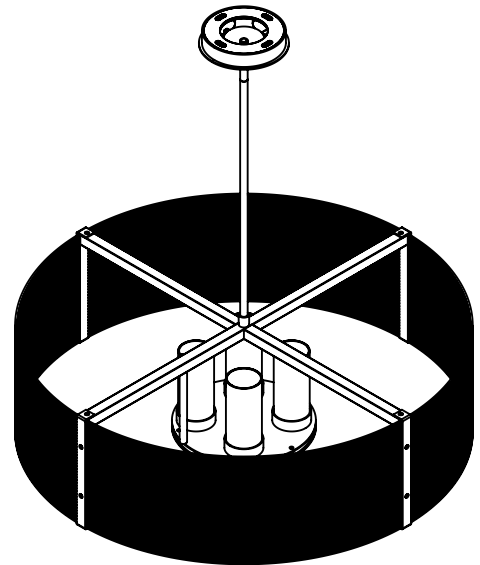

Collection: DOWNTOWN

Product #: CHB0020-38

NO LENS, EXPOSED LAMPING

FROSTED GLASS

ELECTRICAL OPTIONS

Product #	Electrical Type	Bulb Type	Wattage	Socket Type
CHB0020-38-XX-X-XXX-E2	Incandescent	B11	60	Medium E26
CHB0020-38-XX-X-XXX-G2	Flourescent	CFL/LED RETRO	13	GU-24

Bulbs Not Included

Visit hammertonstudio.com for product options and specifications.

4/4/2016 (B)

Mounting Packet: S	Electrical Type: SEE TABLE
Approximate lbs.: 50	Bulb Qty: 4 Bulb Type: SEE TABLE
Finish: SEE WEB SITE FOR OPTIONS	Wattage: SEE TABLE Voltage: 120
Top Diffuser: OPEN	Socket Type: SEE TABLE
Bottom Diffuser: OPEN	UL Location: DRY

Mounting Detail

MOUNTS TO BUILDING STRUCTURE

All fixtures created by Hammerton are handcrafted by artisans. Dimensions may vary up to 7/8".

© Copyright 2016. All rights in design, detail or invention of this drawing are reserved as the property of Hammerton. Any imitation or adaptation without written consent is strictly prohibited.