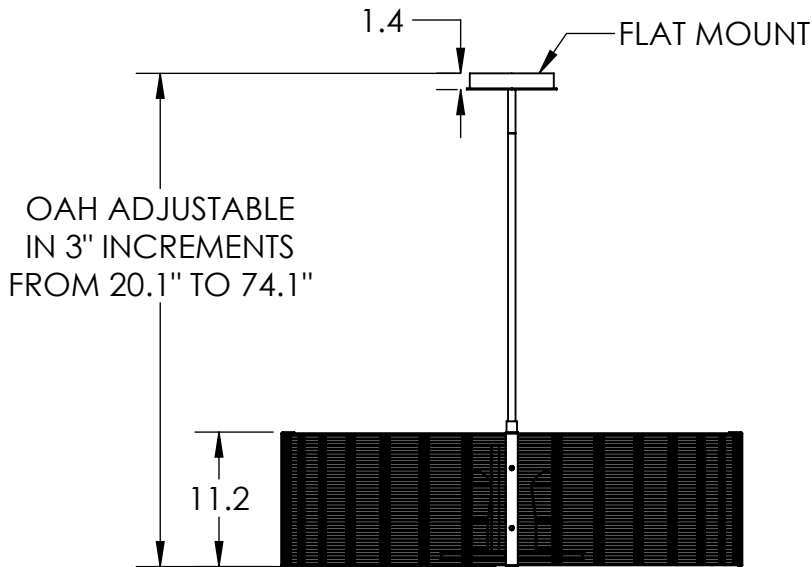

Collection: DOWNTOWN

Product #: CHB0020-38

NO LENS, EXPOSED LAMPING

FROSTED GLASS

ELECTRICAL OPTIONS

Product #	Electrical Type	Bulb Type	Wattage	Socket Type
CHB0020-38-XX-X-XXX-E2	Incandescent	B11	60	Medium E26
CHB0020-38-XX-X-XXX-G2	Flourescent	CFL/LED RETRO	13	GU-24

Bulbs Not Included

Visit hammertonstudio.com for product options and specifications.

4/4/2016 (B)

Mounting Packet: S	Electrical Type: SEE TABLE
Approximate lbs.: 50	Bulb Qty: 4 Bulb Type: SEE TABLE
Finish: SEE WEB SITE FOR OPTIONS	Wattage: SEE TABLE Voltage: 120
Top Diffuser: OPEN	Socket Type: SEE TABLE
Bottom Diffuser: OPEN	UL Location: DRY

Mounting Detail

MOUNTS TO BUILDING STRUCTURE

All fixtures created by Hammerton are handcrafted by artisans. Dimensions may vary up to 7/8".

© Copyright 2016. All rights in design, detail or invention of this drawing are reserved as the property of Hammerton. Any imitation or adaptation without written consent is strictly prohibited.