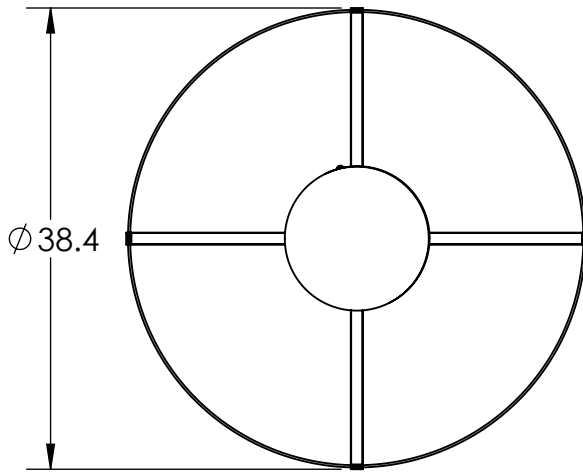

Collection: DOWNTOWN

Product #: CHB0020-38

NO LENS, EXPOSED LAMPING

FROSTED GLASS

ELECTRICAL OPTIONS

Product #	Electrical Type	Bulb Type	Wattage	Socket Type
CHB0020-38-XX-X-XXX-E2	Incandescent	B11	60	Medium E26
CHB0020-38-XX-X-XXX-G2	Flourescent	CFL/LED RETRO	13	GU-24

Bulbs Not Included

Visit hammertonstudio.com for product options and specifications.

4/4/2016 (B)

Mounting Packet: S	Electrical Type: SEE TABLE
Approximate lbs.: 50	Bulb Qty: 4 Bulb Type: SEE TABLE
Finish: SEE WEB SITE FOR OPTIONS	Wattage: SEE TABLE Voltage: 120
Top Diffuser: OPEN	Socket Type: SEE TABLE
Bottom Diffuser: OPEN	UL Location: DRY