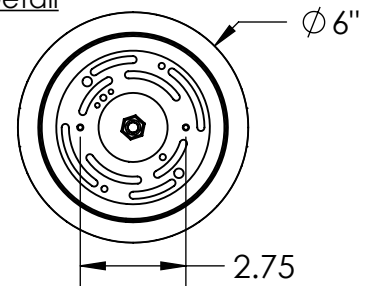

Collection: DOWNTOWN

Product #: CHB0020-24

NO LENS, EXPOSED LAMPING

FROSTED GLASS CYLINDER

Product #	Electrical Type	Bulb Type	Wattage	Socket Type
CHB0020-24-XX-X-XXX-E2	Incandescent	A19	100	Medium E26
CHB0020-24-XX-X-XXX-G2	Flourescent	CFL/LED RETRO	13	GU-24

*Bulbs Not Included*

Visit [hammertonstudio.com](http://hammertonstudio.com) for product options and specifications.

5/6/2016 ©

Mounting Packet: Y	Electrical Type: SEE TABLE
Approximate lbs.: 15	Bulb Qty: 1 Bulb Type: SEE TABLE
Finish: SEE WEB SITE FOR OPTIONS	Wattage: SEE TABLE Voltage: 120
Top Diffuser: OPEN	Socket Type: SEE TABLE
Bottom Diffuser: OPEN	UL Location: DRY

Mounting Detail

MOUNTS DIRECTLY TO J-BOX

All fixtures created by Hammerton are handcrafted by artisans. Dimensions may vary up to 7/8".

© Copyright 2016. All rights in design, detail or invention of this drawing are reserved as the property of Hammerton. Any imitation or adaptation without written consent is strictly prohibited.