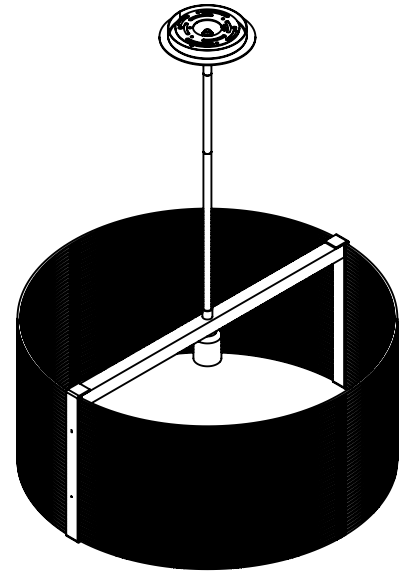

Collection: DOWNTOWN

Product #: CHB0020-24

NO LENS, EXPOSED LAMPING

FROSTED GLASS CYLINDER

Product #	Electrical Type	Bulb Type	Wattage	Socket Type
CHB0020-24-XX-X-XXX-E2	Incandescent	A19	100	Medium E26
CHB0020-24-XX-X-XXX-G2	Flourescent	CFL/LED RETRO	13	GU-24

*Bulbs Not Included*

Visit [hammertonstudio.com](http://hammertonstudio.com) for product options and specifications.

5/6/2016 ©

Mounting Packet: Y	Electrical Type: SEE TABLE
Approximate lbs.: 15	Bulb Qty: 1 Bulb Type: SEE TABLE
Finish: SEE WEB SITE FOR OPTIONS	Wattage: SEE TABLE Voltage: 120
Top Diffuser: OPEN	Socket Type: SEE TABLE
Bottom Diffuser: OPEN	UL Location: DRY

Mounting Detail

MOUNTS DIRECTLY TO J-BOX

All fixtures created by Hammerton are handcrafted by artisans. Dimensions may vary up to 7/8".

© Copyright 2016. All rights in design, detail or invention of this drawing are reserved as the property of Hammerton. Any imitation or adaptation without written consent is strictly prohibited.