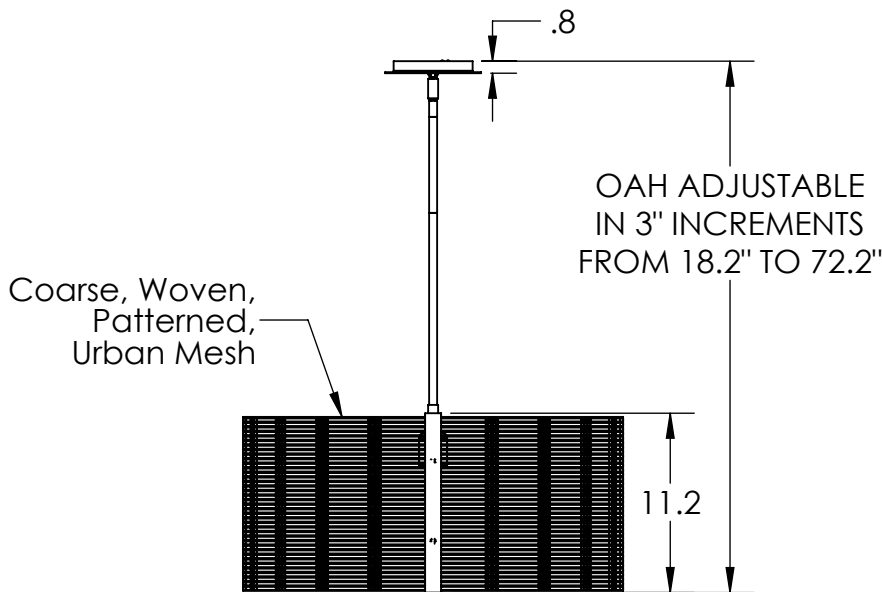

Collection: DOWNTOWN

Product #: CHB0020-24

NO LENS, EXPOSED LAMPING

FROSTED GLASS CYLINDER

Product #	Electrical Type	Bulb Type	Wattage	Socket Type
CHB0020-24-XX-X-XXX-E2	Incandescent	A19	100	Medium E26
CHB0020-24-XX-X-XXX-G2	Flourescent	CFL/LED RETRO	13	GU-24

*Bulbs Not Included*

Visit [hammertonstudio.com](http://hammertonstudio.com) for product options and specifications.

5/6/2016 ©

Mounting Packet: Y	Electrical Type: SEE TABLE
Approximate lbs.: 15	Bulb Qty: 1 Bulb Type: SEE TABLE
Finish: SEE WEB SITE FOR OPTIONS	Wattage: SEE TABLE Voltage: 120
Top Diffuser: OPEN	Socket Type: SEE TABLE
Bottom Diffuser: OPEN	UL Location: DRY

Mounting Detail

MOUNTS DIRECTLY TO J-BOX

All fixtures created by Hammerton are handcrafted by artisans. Dimensions may vary up to 7/8".

© Copyright 2016. All rights in design, detail or invention of this drawing are reserved as the property of Hammerton. Any imitation or adaptation without written consent is strictly prohibited.