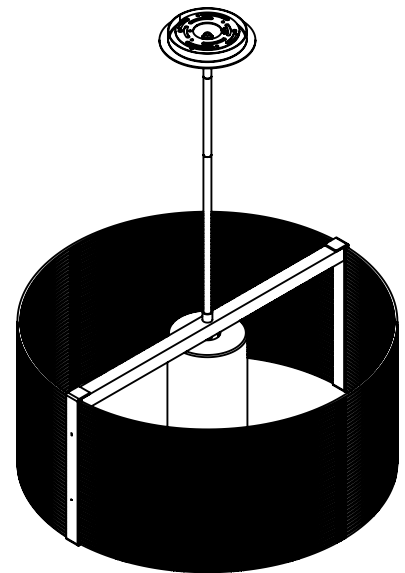

Collection: DOWNTOWN

Product #: CHB0020-24

NO LENS, EXPOSED LAMPING

FROSTED GLASS CYLINDER

Product #	Electrical Type	Bulb Type	Wattage	Socket Type
CHB0020-24-XX-X-XXX-E2	Incandescent	A19	100	Medium E26
CHB0020-24-XX-X-XXX-G2	Flourescent	CFL/LED RETRO	13	GU-24

*Bulbs Not Included*

Visit [hammertonstudio.com](http://hammertonstudio.com) for product options and specifications.

5/6/2016 ©

Mounting Packet: Y	Electrical Type: SEE TABLE
Approximate lbs.: 15	Bulb Qty: 1 Bulb Type: SEE TABLE
Finish: SEE WEB SITE FOR OPTIONS	Wattage: SEE TABLE Voltage: 120
Top Diffuser: OPEN	Socket Type: SEE TABLE
Bottom Diffuser: OPEN	UL Location: DRY

Mounting Detail

MOUNTS DIRECTLY TO J-BOX

All fixtures created by Hammerton are handcrafted by artisans. Dimensions may vary up to 7/8".

© Copyright 2016. All rights in design, detail or invention of this drawing are reserved as the property of Hammerton. Any imitation or adaptation without written consent is strictly prohibited.