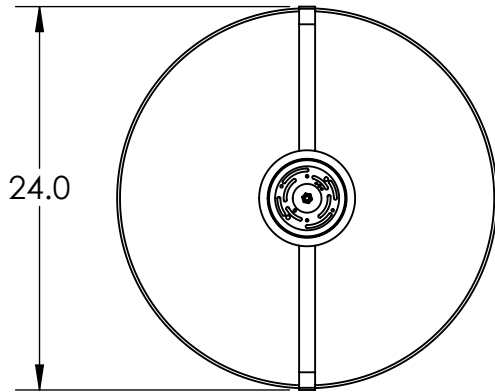

Collection: DOWNTOWN

Product #: CHB0020-24

NO LENS, EXPOSED LAMPING

FROSTED GLASS CYLINDER

Product #	Electrical Type	Bulb Type	Wattage	Socket Type
CHB0020-24-XX-X-XXX-E2	Incandescent	A19	100	Medium E26
CHB0020-24-XX-X-XXX-G2	Flourescent	CFL/LED RETRO	13	GU-24

*Bulbs Not Included*

Visit [hammertonstudio.com](http://hammertonstudio.com) for product options and specifications.

5/6/2016 ©

Mounting Packet: Y	Electrical Type: SEE TABLE
Approximate lbs.: 15	Bulb Qty: 1 Bulb Type: SEE TABLE
Finish: SEE WEB SITE FOR OPTIONS	Wattage: SEE TABLE Voltage: 120
Top Diffuser: OPEN	Socket Type: SEE TABLE
Bottom Diffuser: OPEN	UL Location: DRY

Mounting Detail

MOUNTS DIRECTLY TO J-BOX

All fixtures created by Hammerton are handcrafted by artisans. Dimensions may vary up to 7/8".

© Copyright 2016. All rights in design, detail or invention of this drawing are reserved as the property of Hammerton. Any imitation or adaptation without written consent is strictly prohibited.