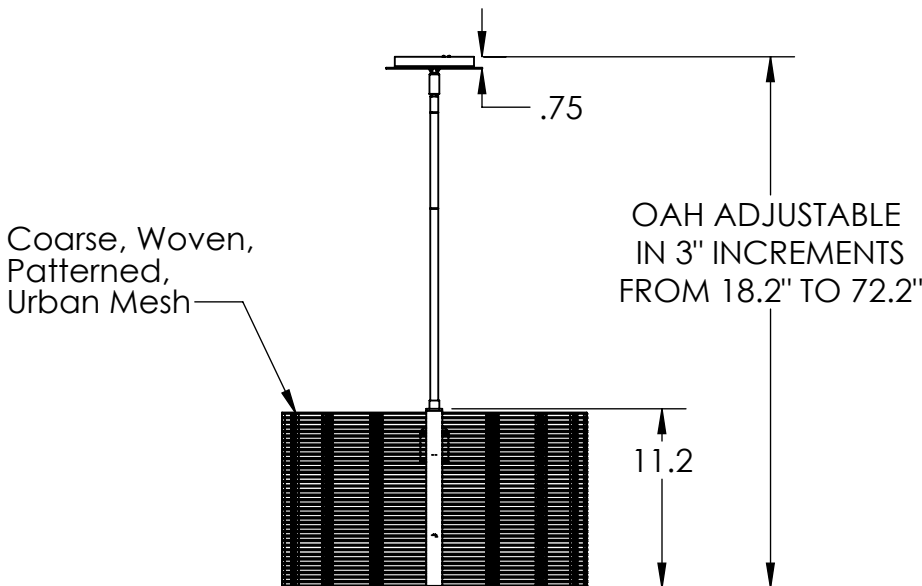

Collection: DOWNTOWN MESH

Product #: CHB0020-19

FROSTED GLASS CYLINDER

NO LENS, EXPOSED LAMPING

ELECTRICAL OPTIONS				
Product #	Electrical Type	Bulb Type	Wattage	Socket Type
CHB0020-19-XX-X-XXX-E2	Incandescent	A19	100	Medium E26
CHB0020-19-XX-X-XXX-G2	Flourescent	CFL/LED RETRO	13	GU-24

Bulbs Not Included

Visit [hammertonstudio.com](http://hammertonstudio.com) for product options and specifications.

3/24/2016 (A)

Mounting Packet: Y	Electrical Type: SEE TABLE
Approximate lbs.: 14	Bulb Qty: 1 Bulb Type: SEE TABLE
Finish: SEE WEB SITE FOR OPTIONS	Wattage: SEE TABLE Voltage: 120
Top Diffuser: OPEN	Socket Type: SEE TABLE
Bottom Diffuser: OPEN	UL Location: DRY

Mounting Detail

MOUNTS DIRECTLY TO J-BOX

All fixtures created by Hammerton are handcrafted by artisans. Dimensions may vary up to 7/8".

© Copyright 2016. All rights in design, detail or invention of this drawing are reserved as the property of Hammerton. Any imitation or adaptation without written consent is strictly prohibited.