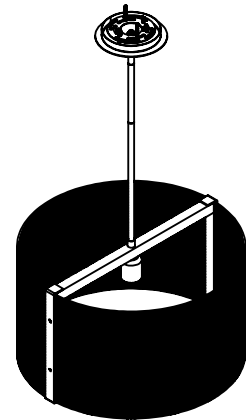

Collection: DOWNTOWN MESH

Product #: CHB0020-19

FROSTED GLASS CYLINDER

NO LENS, EXPOSED LAMPING

ELECTRICAL OPTIONS				
Product #	Electrical Type	Bulb Type	Wattage	Socket Type
CHB0020-19-XX-X-XXX-E2	Incandescent	A19	100	Medium E26
CHB0020-19-XX-X-XXX-G2	Flourescent	CFL/LED RETRO	13	GU-24

Bulbs Not Included

Visit [hammertonstudio.com](http://hammertonstudio.com) for product options and specifications.

3/24/2016 (A)

Mounting Packet: Y	Electrical Type: SEE TABLE
Approximate lbs.: 14	Bulb Qty: 1 Bulb Type: SEE TABLE
Finish: SEE WEB SITE FOR OPTIONS	Wattage: SEE TABLE Voltage: 120
Top Diffuser: OPEN	Socket Type: SEE TABLE
Bottom Diffuser: OPEN	UL Location: DRY

Mounting Detail

MOUNTS DIRECTLY TO J-BOX

All fixtures created by Hammerton are handcrafted by artisans. Dimensions may vary up to 7/8".

© Copyright 2016. All rights in design, detail or invention of this drawing are reserved as the property of Hammerton. Any imitation or adaptation without written consent is strictly prohibited.