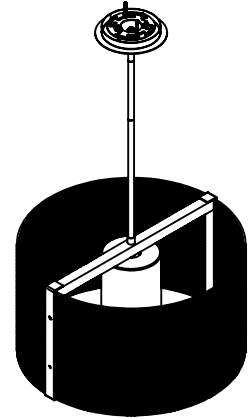

Collection: DOWNTOWN MESH

Product #: CHB0020-19

FROSTED GLASS CYLINDER

NO LENS, EXPOSED LAMPING

ELECTRICAL OPTIONS				
Product #	Electrical Type	Bulb Type	Wattage	Socket Type
CHB0020-19-XX-X-XXX-E2	Incandescent	A19	100	Medium E26
CHB0020-19-XX-X-XXX-G2	Flourescent	CFL/LED RETRO	13	GU-24

Bulbs Not Included

Visit [hammertonstudio.com](http://hammertonstudio.com) for product options and specifications.

3/24/2016 (A)

Mounting Packet: Y	Electrical Type: SEE TABLE
Approximate lbs.: 14	Bulb Qty: 1 Bulb Type: SEE TABLE
Finish: SEE WEB SITE FOR OPTIONS	Wattage: SEE TABLE Voltage: 120
Top Diffuser: OPEN	Socket Type: SEE TABLE
Bottom Diffuser: OPEN	UL Location: DRY

Mounting Detail

MOUNTS DIRECTLY TO J-BOX

All fixtures created by Hammerton are handcrafted by artisans. Dimensions may vary up to 7/8".

© Copyright 2016. All rights in design, detail or invention of this drawing are reserved as the property of Hammerton. Any imitation or adaptation without written consent is strictly prohibited.