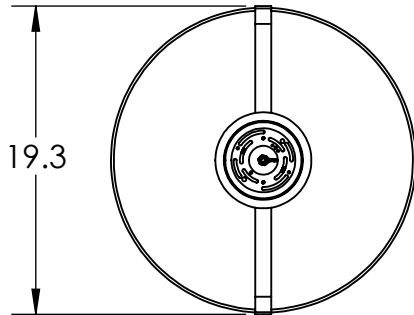

Collection: DOWNTOWN MESH

Product #: CHB0020-19

FROSTED GLASS CYLINDER

NO LENS, EXPOSED LAMPING

ELECTRICAL OPTIONS				
Product #	Electrical Type	Bulb Type	Wattage	Socket Type
CHB0020-19-XX-X-XXX-E2	Incandescent	A19	100	Medium E26
CHB0020-19-XX-X-XXX-G2	Flourescent	CFL/LED RETRO	13	GU-24

Bulbs Not Included

Visit [hammertonstudio.com](http://hammertonstudio.com) for product options and specifications.

3/24/2016 (A)

Mounting Packet: Y	Electrical Type: SEE TABLE
Approximate lbs.: 14	Bulb Qty: 1 Bulb Type: SEE TABLE
Finish: SEE WEB SITE FOR OPTIONS	Wattage: SEE TABLE Voltage: 120
Top Diffuser: OPEN	Socket Type: SEE TABLE
Bottom Diffuser: OPEN	UL Location: DRY

Mounting Detail

MOUNTS DIRECTLY TO J-BOX

All fixtures created by Hammerton are handcrafted by artisans. Dimensions may vary up to 7/8".

© Copyright 2016. All rights in design, detail or invention of this drawing are reserved as the property of Hammerton. Any imitation or adaptation without written consent is strictly prohibited.