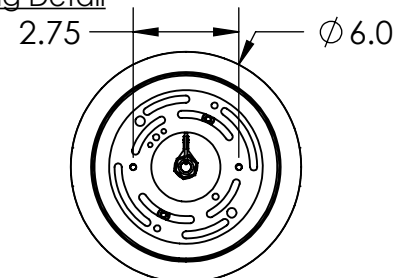

Collection: DOWNTOWN MESH

Product #: CHB0020-19

FROSTED GLASS CYLINDER

NO LENS, EXPOSED LAMPING

ELECTRICAL OPTIONS				
Product #	Electrical Type	Bulb Type	Wattage	Socket Type
CHB0020-19-XX-X-XXX-E2	Incandescent	A19	100	Medium E26
CHB0020-19-XX-X-XXX-G2	Flourescent	CFL/LED RETRO	13	GU-24

Bulbs Not Included

Visit [hammertonstudio.com](http://hammertonstudio.com) for product options and specifications.

3/24/2016 (A)

Mounting Packet: Y	Electrical Type: SEE TABLE
Approximate lbs.: 14	Bulb Qty: 1 Bulb Type: SEE TABLE
Finish: SEE WEB SITE FOR OPTIONS	Wattage: SEE TABLE Voltage: 120
Top Diffuser: OPEN	Socket Type: SEE TABLE
Bottom Diffuser: OPEN	UL Location: DRY

Mounting Detail

MOUNTS DIRECTLY TO J-BOX

All fixtures created by Hammerton are handcrafted by artisans. Dimensions may vary up to 7/8".

© Copyright 2016. All rights in design, detail or invention of this drawing are reserved as the property of Hammerton. Any imitation or adaptation without written consent is strictly prohibited.