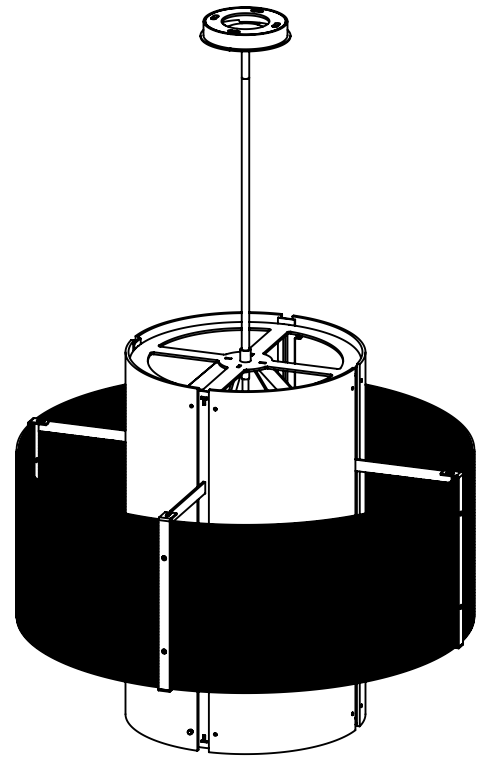

Collection: DOWNTOWN

Product #: CHB0020-2B

ELECTRICAL OPTIONS				
Product #	Electrical Type	Bulb Type	Wattage	Socket Type
CHB0020-2B-XX-XX-XXX-E2	Incandescent	A19	60	Medium E26
CHB0020-2B-XX-XX-XXX-G2	Flourescent	CFL/LED RETRO	13	GU-24

Bulbs Not Included

Visit hammertonstudio.com for product options and specifications.

5/15/2017 (A)

Mounting Packet: S	Electrical Type: SEE TABLE
Approximate lbs.: 110	Bulb Qty: 8 Bulb Type: SEE TABLE
Finish: SEE WEB SITE FOR OPTIONS	Wattage: SEE TABLE Voltage: 120
Top Diffuser: OPEN	Socket Type: SEE TABLE
Bottom Diffuser: FROSTED ACRYLIC	UL Location: DRY

Mounting Detail

MOUNTS TO BUILDING STRUCTURE

All fixtures created by Hammerton are handcrafted by artisans. Dimensions may vary up to 7/8".

© Copyright 2016. All rights in design, detail or invention of this drawing are reserved as the property of Hammerton. Any imitation or adaptation without written consent is strictly prohibited.