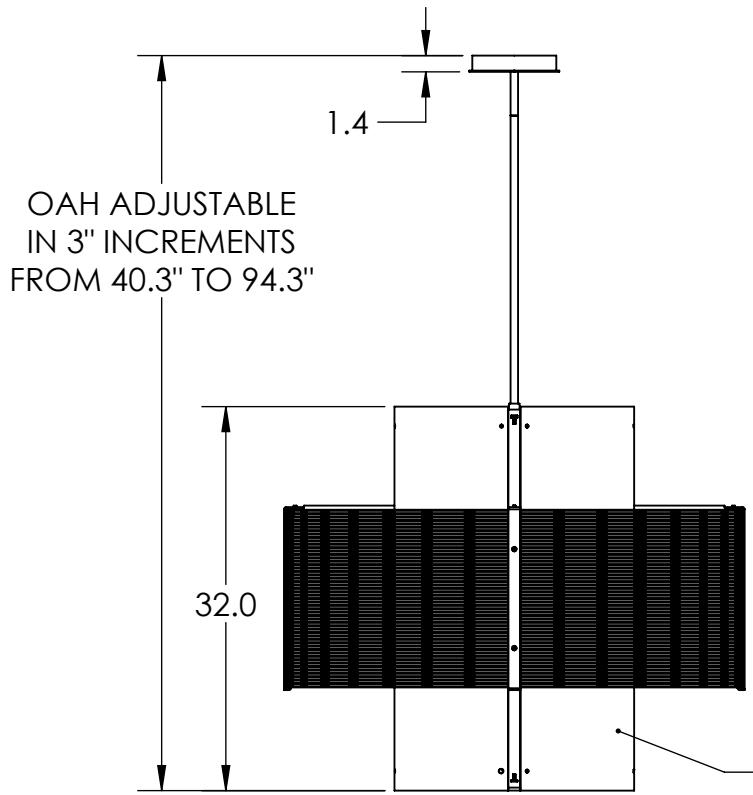

Collection: DOWNTOWN

Product #: CHB0020-2B

ELECTRICAL OPTIONS				
Product #	Electrical Type	Bulb Type	Wattage	Socket Type
CHB0020-2B-XX-XX-XXX-E2	Incandescent	A19	60	Medium E26
CHB0020-2B-XX-XX-XXX-G2	Flourescent	CFL/LED RETRO	13	GU-24

Bulbs Not Included

Visit hammertonstudio.com for product options and specifications.

5/15/2017 (A)

Mounting Packet: S	Electrical Type: SEE TABLE
Approximate lbs.: 110	Bulb Qty: 8 Bulb Type: SEE TABLE
Finish: SEE WEB SITE FOR OPTIONS	Wattage: SEE TABLE Voltage: 120
Top Diffuser: OPEN	Socket Type: SEE TABLE
Bottom Diffuser: FROSTED ACRYLIC	UL Location: DRY

Mounting Detail

MOUNTS TO BUILDING STRUCTURE

All fixtures created by Hammerton are handcrafted by artisans. Dimensions may vary up to 7/8".

© Copyright 2016. All rights in design, detail or invention of this drawing are reserved as the property of Hammerton. Any imitation or adaptation without written consent is strictly prohibited.