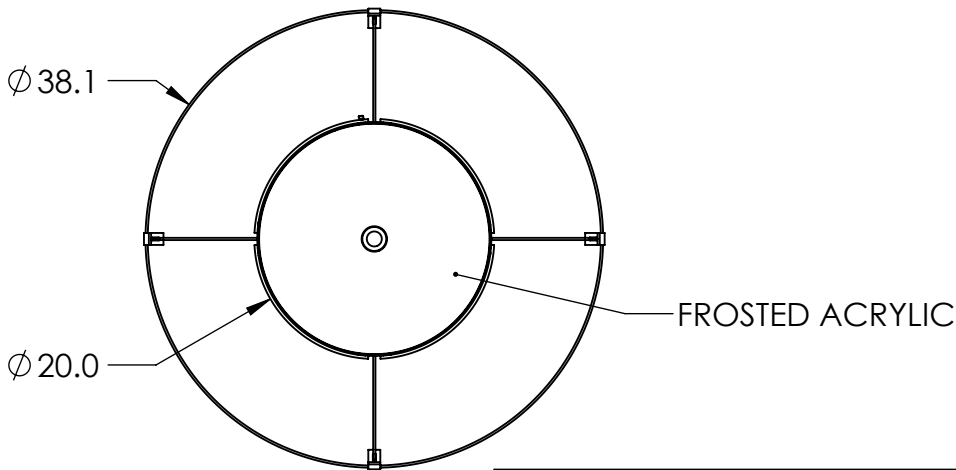

Collection: DOWNTOWN

Product #: CHB0020-2B

ELECTRICAL OPTIONS				
Product #	Electrical Type	Bulb Type	Wattage	Socket Type
CHB0020-2B-XX-XX-XXX-E2	Incandescent	A19	60	Medium E26
CHB0020-2B-XX-XX-XXX-G2	Flourescent	CFL/LED RETRO	13	GU-24

Bulbs Not Included

Visit hammertonstudio.com for product options and specifications.

5/15/2017 (A)

Mounting Packet: S	Electrical Type: SEE TABLE
Approximate lbs.: 110	Bulb Qty: 8 Bulb Type: SEE TABLE
Finish: SEE WEB SITE FOR OPTIONS	Wattage: SEE TABLE Voltage: 120
Top Diffuser: OPEN	Socket Type: SEE TABLE
Bottom Diffuser: FROSTED ACRYLIC	UL Location: DRY

Mounting Detail

MOUNTS TO BUILDING STRUCTURE

All fixtures created by Hammerton are handcrafted by artisans. Dimensions may vary up to 7/8".

© Copyright 2016. All rights in design, detail or invention of this drawing are reserved as the property of Hammerton. Any imitation or adaptation without written consent is strictly prohibited.