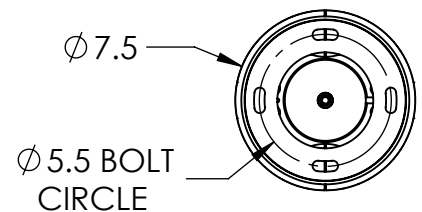

Collection: DOWNTOWN

Product #: CHB0020-2B

ELECTRICAL OPTIONS				
Product #	Electrical Type	Bulb Type	Wattage	Socket Type
CHB0020-2B-XX-XX-XXX-E2	Incandescent	A19	60	Medium E26
CHB0020-2B-XX-XX-XXX-G2	Flourescent	CFL/LED RETRO	13	GU-24

Bulbs Not Included

Visit hammertonstudio.com for product options and specifications.

5/15/2017 (A)

Mounting Packet: S	Electrical Type: SEE TABLE
Approximate lbs.: 110	Bulb Qty: 8 Bulb Type: SEE TABLE
Finish: SEE WEB SITE FOR OPTIONS	Wattage: SEE TABLE Voltage: 120
Top Diffuser: OPEN	Socket Type: SEE TABLE
Bottom Diffuser: FROSTED ACRYLIC	UL Location: DRY

Mounting Detail

MOUNTS TO BUILDING STRUCTURE

All fixtures created by Hammerton are handcrafted by artisans. Dimensions may vary up to 7/8".

© Copyright 2016. All rights in design, detail or invention of this drawing are reserved as the property of Hammerton. Any imitation or adaptation without written consent is strictly prohibited.