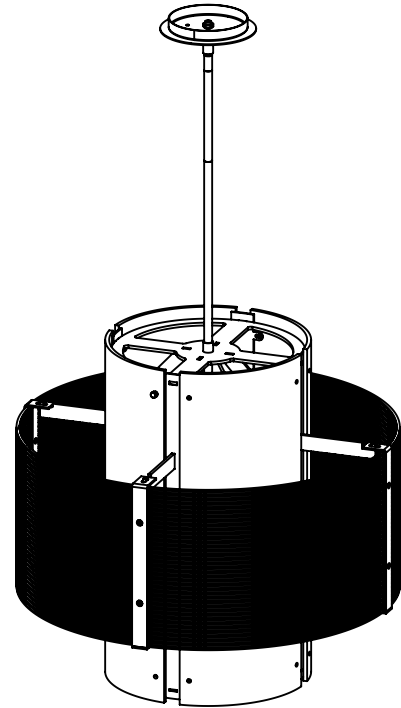

Collection: DOWNTOWN

Product #: CHB0020-2A

ELECTRICAL OPTIONS				
Product #	Electrical Type	Bulb Type	Wattage	Socket Type
CHB0020-2A-XX-XX-XXX-E2	Incandescent	A19	60	Medium E26
CHB0020-2A-XX-XX-XXX-G2	Flourescent	CFL/LED RETRO	13	GU-24

Bulbs Not Included

Visit hammertonstudio.com for product options and specifications.

5/15/2017 (A)

Mounting Packet: Y	Electrical Type: SEE TABLE
Approximate lbs.: 40	Bulb Qty: 4 Bulb Type: SEE TABLE
Finish: SEE WEB SITE FOR OPTIONS	Wattage: SEE TABLE Voltage: 120
Top Diffuser: OPEN	Socket Type: SEE TABLE
Bottom Diffuser: FROSTED ACRYLIC	UL Location: DRY

Mounting Detail

MOUNTS DIRECTLY TO J-BOX

All fixtures created by Hammerton are handcrafted by artisans. Dimensions may vary up to 7/8".

© Copyright 2016. All rights in design, detail or invention of this drawing are reserved as the property of Hammerton. Any imitation or adaptation without written consent is strictly prohibited.