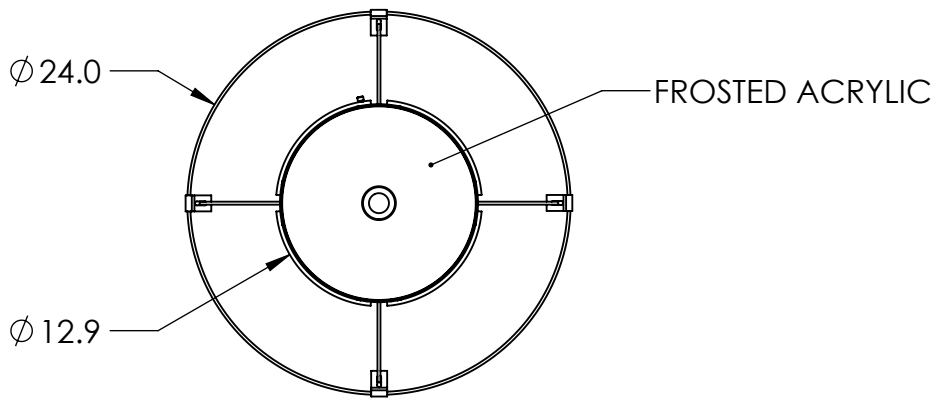

Collection: DOWNTOWN

Product #: CHB0020-2A

ELECTRICAL OPTIONS				
Product #	Electrical Type	Bulb Type	Wattage	Socket Type
CHB0020-2A-XX-XX-XXX-E2	Incandescent	A19	60	Medium E26
CHB0020-2A-XX-XX-XXX-G2	Flourescent	CFL/LED RETRO	13	GU-24

Bulbs Not Included

Visit hammertonstudio.com for product options and specifications.

5/15/2017 (A)

Mounting Packet: Y	Electrical Type: SEE TABLE
Approximate lbs.: 40	Bulb Qty: 4 Bulb Type: SEE TABLE
Finish: SEE WEB SITE FOR OPTIONS	Wattage: SEE TABLE Voltage: 120
Top Diffuser: OPEN	Socket Type: SEE TABLE
Bottom Diffuser: FROSTED ACRYLIC	UL Location: DRY

Mounting Detail

MOUNTS DIRECTLY TO J-BOX

All fixtures created by Hammerton are handcrafted by artisans. Dimensions may vary up to 7/8".

© Copyright 2016. All rights in design, detail or invention of this drawing are reserved as the property of Hammerton. Any imitation or adaptation without written consent is strictly prohibited.