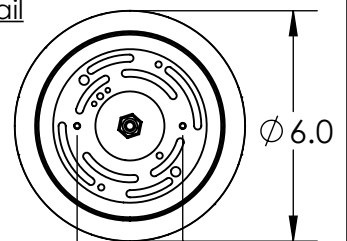

Collection: DOWNTOWN

Product #: CHB0020-2A

ELECTRICAL OPTIONS				
Product #	Electrical Type	Bulb Type	Wattage	Socket Type
CHB0020-2A-XX-XX-XXX-E2	Incandescent	A19	60	Medium E26
CHB0020-2A-XX-XX-XXX-G2	Flourescent	CFL/LED RETRO	13	GU-24

Bulbs Not Included

Visit hammertonstudio.com for product options and specifications.

5/15/2017 (A)

Mounting Packet: Y	Electrical Type: SEE TABLE
Approximate lbs.: 40	Bulb Qty: 4 Bulb Type: SEE TABLE
Finish: SEE WEB SITE FOR OPTIONS	Wattage: SEE TABLE Voltage: 120
Top Diffuser: OPEN	Socket Type: SEE TABLE
Bottom Diffuser: FROSTED ACRYLIC	UL Location: DRY

Mounting Detail

MOUNTS DIRECTLY TO J-BOX

All fixtures created by Hammerton are handcrafted by artisans. Dimensions may vary up to 7/8".

© Copyright 2016. All rights in design, detail or invention of this drawing are reserved as the property of Hammerton. Any imitation or adaptation without written consent is strictly prohibited.