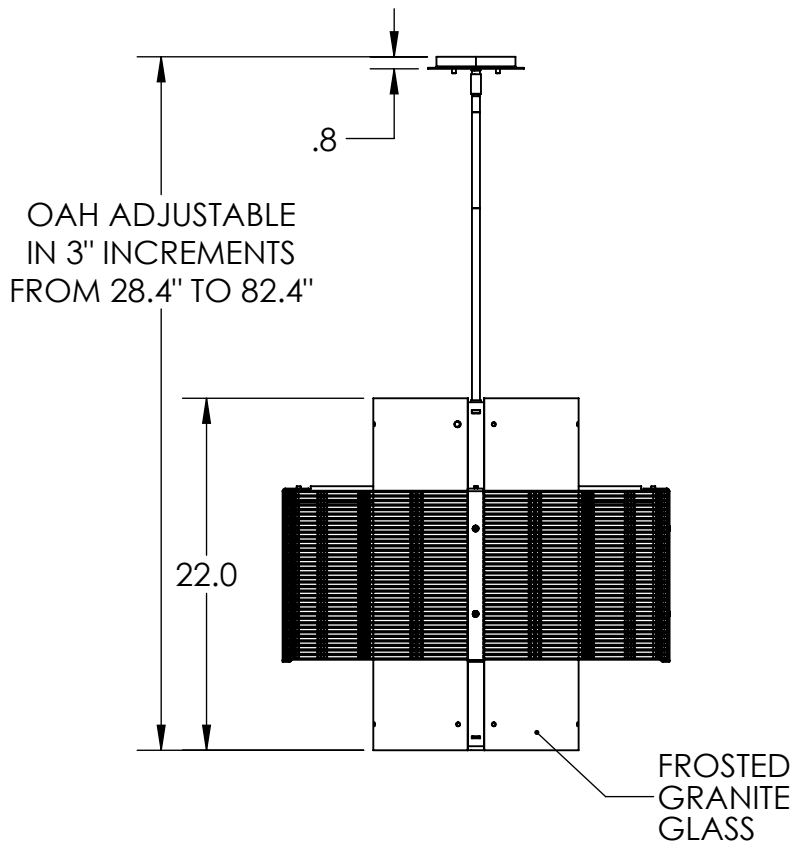

Collection: DOWNTOWN

Product #: CHB0020-2A

ELECTRICAL OPTIONS				
Product #	Electrical Type	Bulb Type	Wattage	Socket Type
CHB0020-2A-XX-XX-XXX-E2	Incandescent	A19	60	Medium E26
CHB0020-2A-XX-XX-XXX-G2	Flourescent	CFL/LED RETRO	13	GU-24

Bulbs Not Included

Visit hammertonstudio.com for product options and specifications.

5/15/2017 (A)

Mounting Packet: Y	Electrical Type: SEE TABLE
Approximate lbs.: 40	Bulb Qty: 4 Bulb Type: SEE TABLE
Finish: SEE WEB SITE FOR OPTIONS	Wattage: SEE TABLE Voltage: 120
Top Diffuser: OPEN	Socket Type: SEE TABLE
Bottom Diffuser: FROSTED ACRYLIC	UL Location: DRY

Mounting Detail

MOUNTS DIRECTLY TO J-BOX

All fixtures created by Hammerton are handcrafted by artisans. Dimensions may vary up to 7/8".

© Copyright 2016. All rights in design, detail or invention of this drawing are reserved as the property of Hammerton. Any imitation or adaptation without written consent is strictly prohibited.