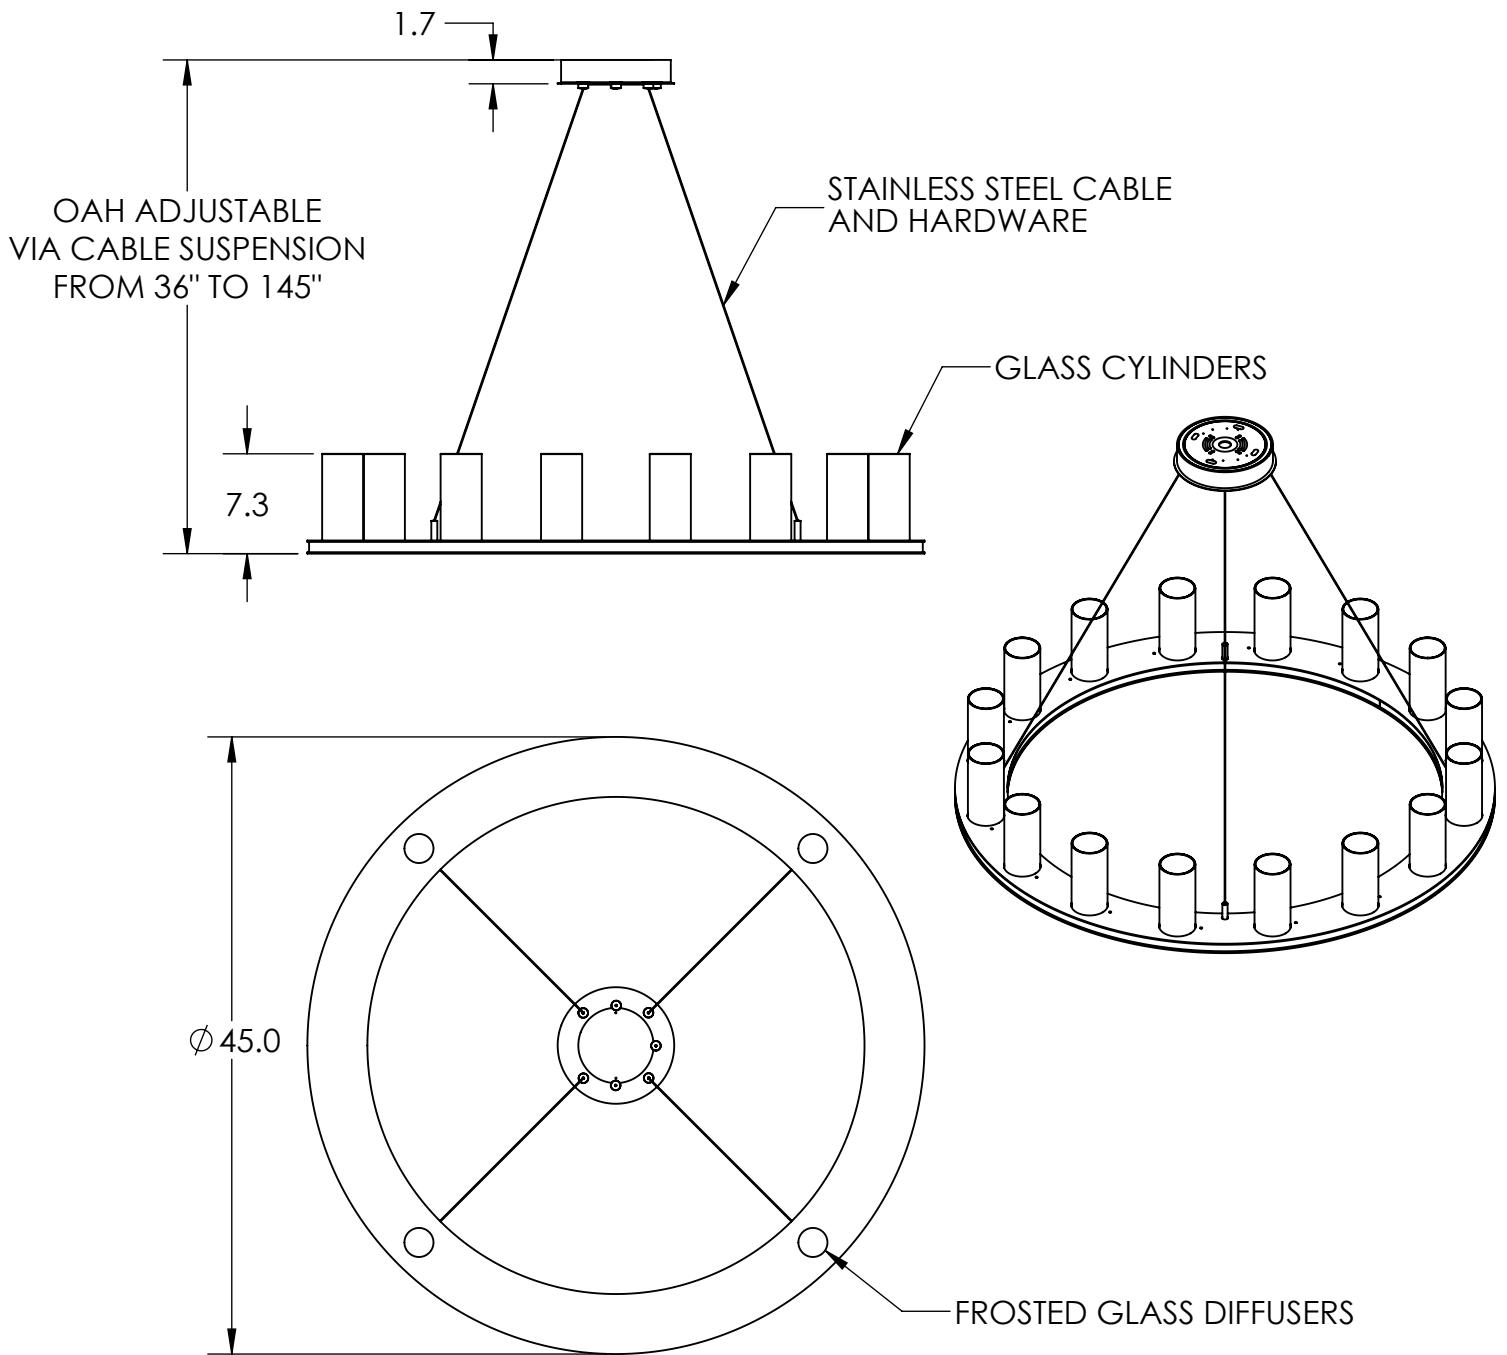

Collection: CARLYLE

Product #: CHB0033-0E

Visit [hammertonstudio.com](http://hammertonstudio.com) for product options and specifications.

1/14/2016 A

Mounting Packet: Z	Electrical Type: LED	CCT: 2700 K
Approximate lbs.: 65	Bulb Qty: 20	Wattage: 41
Finish: SEE WEB SITE FOR OPTIONS	Source Output: Down: 1370lm	Up: 1945lm
Diffusers Top: Open / Bottom: Glass	Forward/Reverse Phase Dimmable To 1%	
UL Location: DRY	CRI: 90+	Power Factor: >0.9

All fixtures created by Hammerton are handcrafted by artisans. Dimensions may vary up to 7/8".

© Copyright 2015. All rights in design, detail or invention of this drawing are reserved as the property of Hammerton. Any imitation or adaptation without written consent is strictly prohibited.