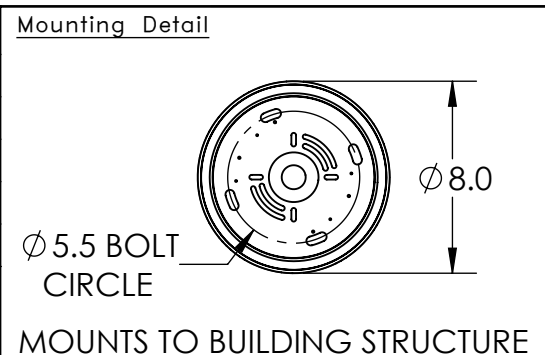

Collection: CARLYLE

Product #: CHB0033-0E

Visit [hammertonstudio.com](http://hammertonstudio.com) for product options and specifications.

1/14/2016 A

Mounting Packet: Z	Electrical Type: LED	CCT: 2700 K
Approximate lbs.: 65	Bulb Qty: 20	Wattage: 41
Finish: SEE WEB SITE FOR OPTIONS	Source Output: Down: 1370lm	Up: 1945lm
Diffusers Top: Open / Bottom: Glass	Forward/Reverse Phase Dimmable To 1%	
UL Location: DRY	CRI: 90+	Power Factor: >0.9

All fixtures created by Hammerton are handcrafted by artisans. Dimensions may vary up to 7/8".

© Copyright 2015. All rights in design, detail or invention of this drawing are reserved as the property of Hammerton. Any imitation or adaptation without written consent is strictly prohibited.