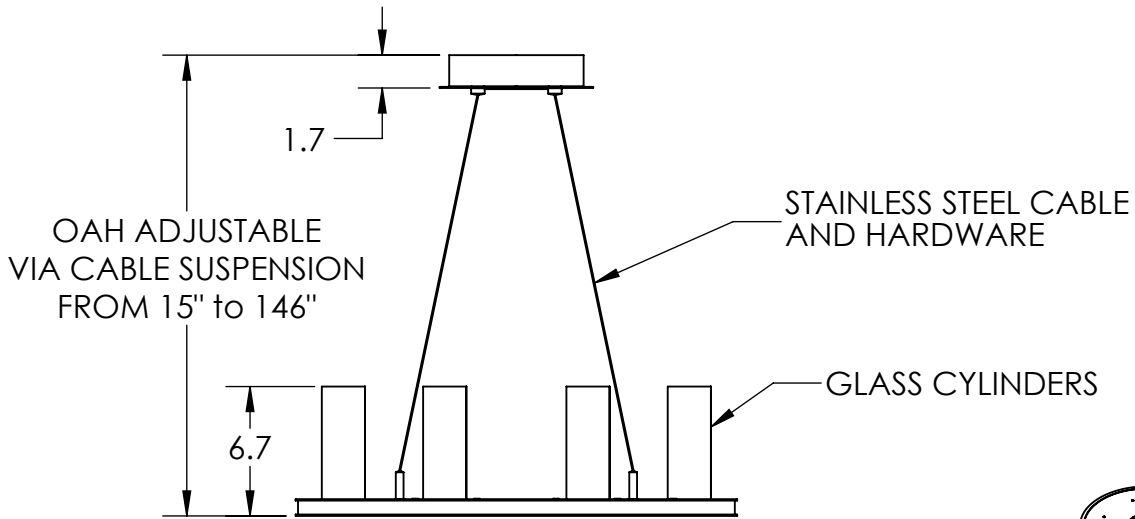

Collection: CARLYLE

Product #: CHB0033-0C

Visit hammertonstudio.com for product options and specifications.

5/3/2016 (B)

Mounting Packet: T	Weight(lbs.): 30	Electrical Type: LED	CCT: 2700 K
UL Location: DRY	Elec. Qty: 12	Wattage: 31	Voltage: 120
Finish: SEE WEB SITE FOR OPTIONS	Source Lumens: Up: 970	Down: 1370	
Top Diffuser: OPEN	Forward/Reverse Phase Dimmable To 1%		
Bottom Diffuser: FROSTED GLASS	CRI: 90+	Power Factor: >0.9	

All fixtures created by Hammerton are handcrafted by artisans. Dimensions may vary up to 7/8".

© Copyright 2016. All rights in design, detail or invention of this drawing are reserved as the property of Hammerton. Any imitation or adaptation without written consent is strictly prohibited.