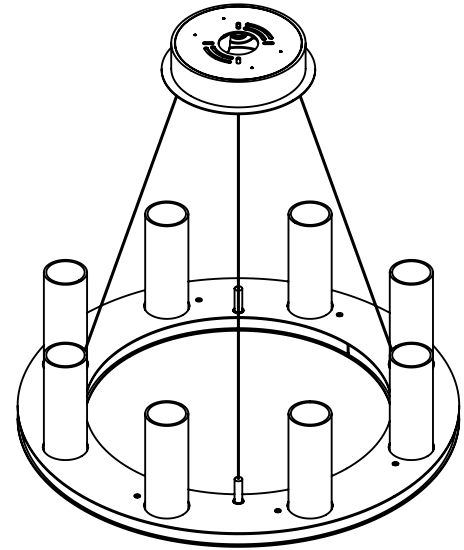

Collection: CARLYLE

Product #: CHB0033-0C

Visit hammertonstudio.com for product options and specifications.

5/3/2016 (B)

Mounting Packet: T	Weight(lbs.): 30	Electrical Type: LED	CCT: 2700 K
UL Location: DRY	Elec. Qty: 12	Wattage: 31	Voltage: 120
Finish: SEE WEB SITE FOR OPTIONS	Source Lumens: Up: 970	Down: 1370	
Top Diffuser: OPEN	Forward/Reverse Phase Dimmable To 1%		
Bottom Diffuser: FROSTED GLASS	CRI: 90+	Power Factor: >0.9	

All fixtures created by Hammerton are handcrafted by artisans. Dimensions may vary up to 7/8".

© Copyright 2016. All rights in design, detail or invention of this drawing are reserved as the property of Hammerton. Any imitation or adaptation without written consent is strictly prohibited.