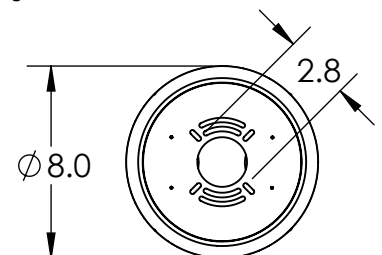

Mounting Detail

MOUNTS DIRECTLY TO J-BOX