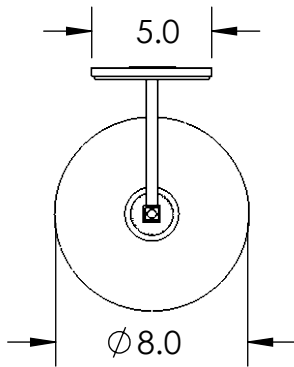

Collection: COPPA

Product #: IDB0036-18

All dimensions are shown in inches unless otherwise stated.
Visit hammertonstudio.com for product options and specifications.

Bulbs Not Included

8/28/2020 (A)

Mounting Packet: N	Electrical Type: INCANDESCENT
Approximate lbs.: 8	Bulb Qty: 1 Bulb Type: A
Finish: SEE WEB SITE FOR OPTIONS	Wattage: 40 Voltage: 120
Top Diffuser: N/A	Socket Type: MEDIUM, E26 BASE
Bottom Diffuser: OPEN	UL Location: DRY

Mounting Detail

MOUNTS DIRECTLY TO J-BOX

All Hammerton fixtures are handcrafted by artisans. Subtle imperfections reflect the mark of the artisan and should be expected in any handcrafted product. Dimensions may vary up to 7/8".
© Copyright 2020. All rights in design, detail or invention of this drawing are reserved as the property of Hammerton. Any imitation or adaptation without written consent is strictly prohibited.