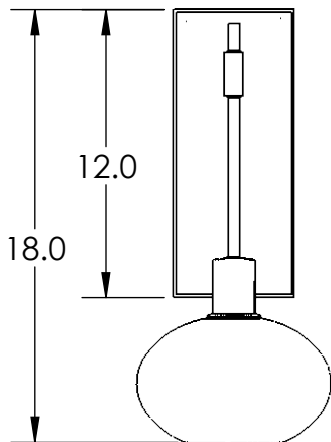

Collection: COPPA

Product #: IDB0036-18

All dimensions are shown in inches unless otherwise stated.
Visit hammertonstudio.com for product options and specifications.

Bulbs Not Included

8/28/2020 (A)

Mounting Packet: N	Electrical Type: INCANDESCENT
Approximate lbs.: 8	Bulb Qty: 1 Bulb Type: A
Finish: SEE WEB SITE FOR OPTIONS	Wattage: 40 Voltage: 120
Top Diffuser: N/A	Socket Type: MEDIUM, E26 BASE
Bottom Diffuser: OPEN	UL Location: DRY

Mounting Detail

MOUNTS DIRECTLY TO J-BOX

All Hammerton fixtures are handcrafted by artisans. Subtle imperfections reflect the mark of the artisan and should be expected in any handcrafted product. Dimensions may vary up to 7/8".
© Copyright 2020. All rights in design, detail or invention of this drawing are reserved as the property of Hammerton. Any imitation or adaptation without written consent is strictly prohibited.