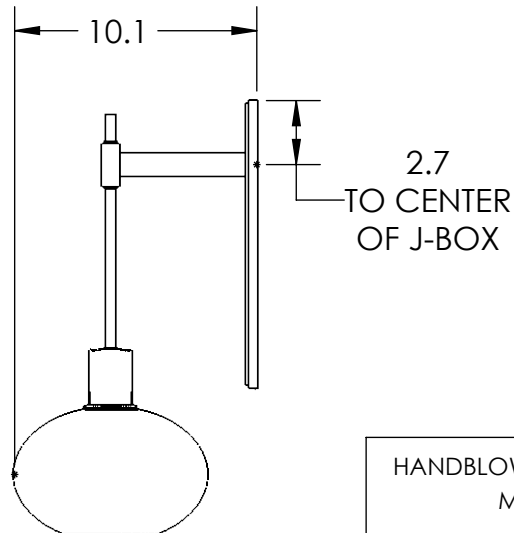

Collection: COPPA

Product #: IDB0036-18

All dimensions are shown in inches unless otherwise stated.
Visit hammertonstudio.com for product options and specifications.

Bulbs Not Included

8/28/2020 (A)

Mounting Packet: N	Electrical Type: INCANDESCENT
Approximate lbs.: 8	Bulb Qty: 1 Bulb Type: A
Finish: SEE WEB SITE FOR OPTIONS	Wattage: 40 Voltage: 120
Top Diffuser: N/A	Socket Type: MEDIUM, E26 BASE
Bottom Diffuser: OPEN	UL Location: DRY

Mounting Detail

MOUNTS DIRECTLY TO J-BOX

All Hammerton fixtures are handcrafted by artisans. Subtle imperfections reflect the mark of the artisan and should be expected in any handcrafted product. Dimensions may vary up to 7/8".
© Copyright 2020. All rights in design, detail or invention of this drawing are reserved as the property of Hammerton. Any imitation or adaptation without written consent is strictly prohibited.