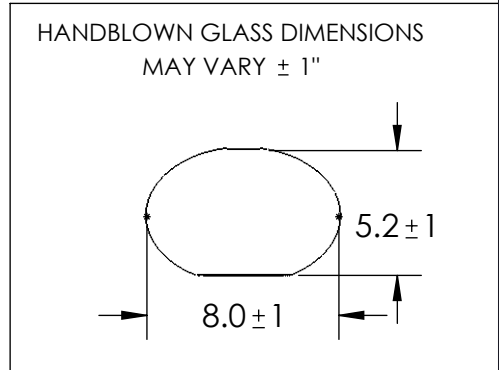

Collection: COPPA

Product #: IDB0036-18

All dimensions are shown in inches unless otherwise stated.
Visit hammertonstudio.com for product options and specifications.

Bulbs Not Included

8/28/2020 (A)

Mounting Packet: N	Electrical Type: INCANDESCENT
Approximate lbs.: 8	Bulb Qty: 1 Bulb Type: A
Finish: SEE WEB SITE FOR OPTIONS	Wattage: 40 Voltage: 120
Top Diffuser: N/A	Socket Type: MEDIUM, E26 BASE
Bottom Diffuser: OPEN	UL Location: DRY

Mounting Detail

MOUNTS DIRECTLY TO J-BOX

All Hammerton fixtures are handcrafted by artisans. Subtle imperfections reflect the mark of the artisan and should be expected in any handcrafted product. Dimensions may vary up to 7/8".
© Copyright 2020. All rights in design, detail or invention of this drawing are reserved as the property of Hammerton. Any imitation or adaptation without written consent is strictly prohibited.