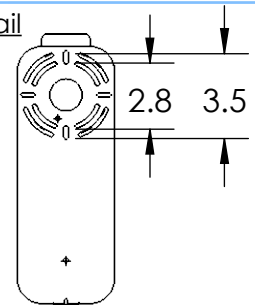

Collection: COPPA

Product #: IDB0036-18

All dimensions are shown in inches unless otherwise stated.
Visit hammertonstudio.com for product options and specifications.

Bulbs Not Included

8/28/2020 (A)

Mounting Packet: N	Electrical Type: INCANDESCENT
Approximate lbs.: 8	Bulb Qty: 1 Bulb Type: A
Finish: SEE WEB SITE FOR OPTIONS	Wattage: 40 Voltage: 120
Top Diffuser: N/A	Socket Type: MEDIUM, E26 BASE
Bottom Diffuser: OPEN	UL Location: DRY

Mounting Detail

MOUNTS DIRECTLY TO J-BOX

All Hammerton fixtures are handcrafted by artisans. Subtle imperfections reflect the mark of the artisan and should be expected in any handcrafted product. Dimensions may vary up to 7/8".
© Copyright 2020. All rights in design, detail or invention of this drawing are reserved as the property of Hammerton. Any imitation or adaptation without written consent is strictly prohibited.