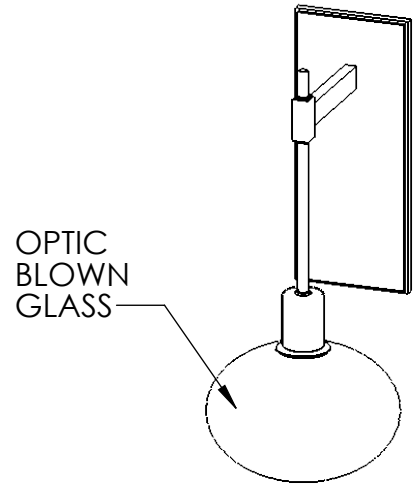

Collection: COPPA

Product #: IDB0036-18

All dimensions are shown in inches unless otherwise stated.
Visit hammertonstudio.com for product options and specifications.

Bulbs Not Included

8/28/2020 (A)

Mounting Packet: N	Electrical Type: INCANDESCENT
Approximate lbs.: 8	Bulb Qty: 1 Bulb Type: A
Finish: SEE WEB SITE FOR OPTIONS	Wattage: 40 Voltage: 120
Top Diffuser: N/A	Socket Type: MEDIUM, E26 BASE
Bottom Diffuser: OPEN	UL Location: DRY

Mounting Detail

MOUNTS DIRECTLY TO J-BOX

All Hammerton fixtures are handcrafted by artisans. Subtle imperfections reflect the mark of the artisan and should be expected in any handcrafted product. Dimensions may vary up to 7/8".
© Copyright 2020. All rights in design, detail or invention of this drawing are reserved as the property of Hammerton. Any imitation or adaptation without written consent is strictly prohibited.