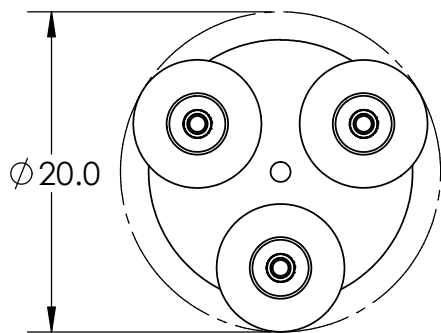

Collection: COPPA

Product #: CHB0036-03

HAND BLOWN GLASS DIMENSIONS
MAY VARY UP TO 1"

Bulbs Not Included

Visit hammertonstudio.com for product options and specifications.

5/16/2016 (B)

Mounting Packet: W	Electrical Type: INCANDESCENT
Approximate lbs.: 16	Bulb Qty: 3 Bulb Type: SEE TABLE
Finish: SEE WEB SITE FOR OPTIONS	Wattage: 40 Voltage: 120
Top Diffuser: CLOSED	Socket Type: MEDIUM
Bottom Diffuser: OPEN	UL Location: DRY

Mounting Detail

MOUNTS DIRECTLY TO J-BOX

All fixtures created by Hammerton are handcrafted by artisans. Dimensions may vary up to 7/8".

© Copyright 2016. All rights in design, detail or invention of this drawing are reserved as the property of Hammerton. Any imitation or adaptation without written consent is strictly prohibited.