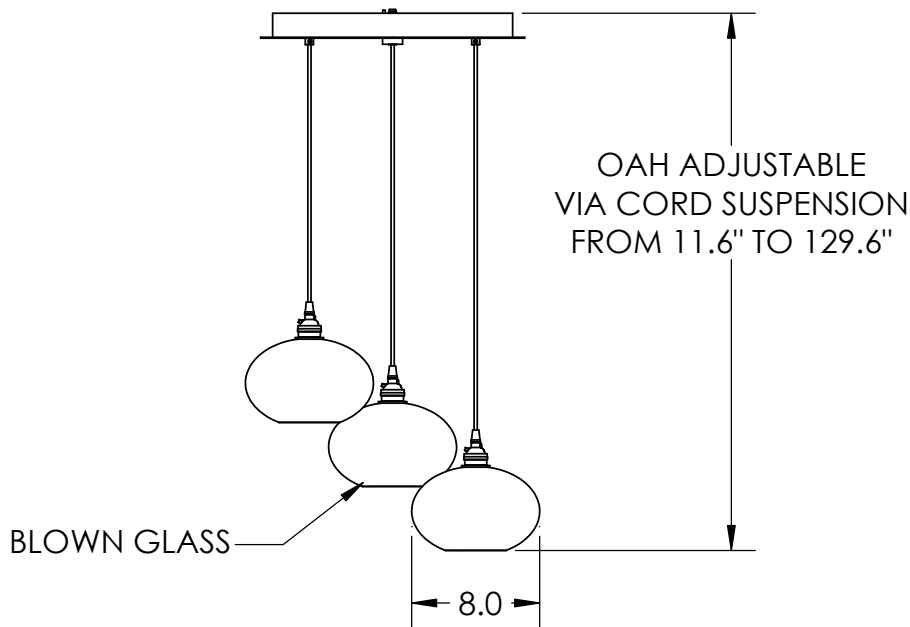

Collection: COPPA

Product #: CHB0036-03

HAND BLOWN GLASS DIMENSIONS
MAY VARY UP TO 1"

Bulbs Not Included

Visit hammertonstudio.com for product options and specifications.

5/16/2016 (B)

Mounting Packet: W	Electrical Type: INCANDESCENT
Approximate lbs.: 16	Bulb Qty: 3 Bulb Type: SEE TABLE
Finish: SEE WEB SITE FOR OPTIONS	Wattage: 40 Voltage: 120
Top Diffuser: CLOSED	Socket Type: MEDIUM
Bottom Diffuser: OPEN	UL Location: DRY

Mounting Detail

MOUNTS DIRECTLY TO J-BOX

All fixtures created by Hammerton are handcrafted by artisans. Dimensions may vary up to 7/8".

© Copyright 2016. All rights in design, detail or invention of this drawing are reserved as the property of Hammerton. Any imitation or adaptation without written consent is strictly prohibited.