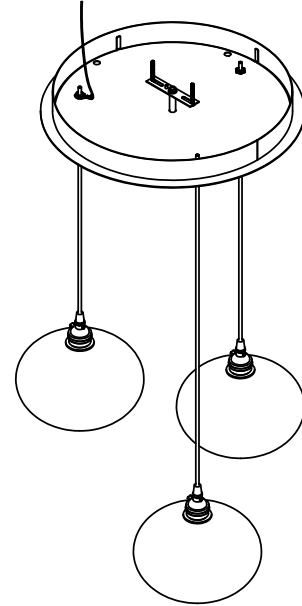

Collection: COPPA

Product #: CHB0036-03

HAND BLOWN GLASS DIMENSIONS
MAY VARY UP TO 1"

Bulbs Not Included

Visit hammertonstudio.com for product options and specifications.

5/16/2016 (B)

Mounting Packet: W	Electrical Type: INCANDESCENT
Approximate lbs.: 16	Bulb Qty: 3 Bulb Type: SEE TABLE
Finish: SEE WEB SITE FOR OPTIONS	Wattage: 40 Voltage: 120
Top Diffuser: CLOSED	Socket Type: MEDIUM
Bottom Diffuser: OPEN	UL Location: DRY

Mounting Detail

MOUNTS DIRECTLY TO J-BOX

All fixtures created by Hammerton are handcrafted by artisans. Dimensions may vary up to 7/8".

© Copyright 2016. All rights in design, detail or invention of this drawing are reserved as the property of Hammerton. Any imitation or adaptation without written consent is strictly prohibited.