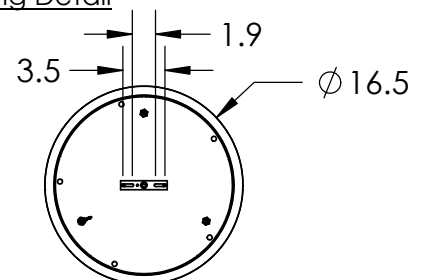

Collection: COPPA

Product #: CHB0036-03

HAND BLOWN GLASS DIMENSIONS
MAY VARY UP TO 1"

Bulbs Not Included

Visit hammertonstudio.com for product options and specifications.

5/16/2016 (B)

Mounting Packet: W	Electrical Type: INCANDESCENT
Approximate lbs.: 16	Bulb Qty: 3 Bulb Type: SEE TABLE
Finish: SEE WEB SITE FOR OPTIONS	Wattage: 40 Voltage: 120
Top Diffuser: CLOSED	Socket Type: MEDIUM
Bottom Diffuser: OPEN	UL Location: DRY

Mounting Detail

MOUNTS DIRECTLY TO J-BOX

All fixtures created by Hammerton are handcrafted by artisans. Dimensions may vary up to 7/8".

© Copyright 2016. All rights in design, detail or invention of this drawing are reserved as the property of Hammerton. Any imitation or adaptation without written consent is strictly prohibited.