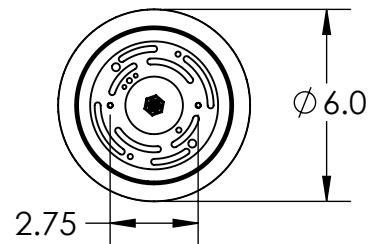

Collection: COPPA

Product #: LAB0036-01

HAND BLOWN GLASS MAY VARY UP TO 1"

Bulbs Not Included

Visit hammertonstudio.com for product options and specifications.

3/4/2016 (B)

Mounting Packet: Y	Electrical Type: INCANDESCENT
Approximate lbs.: 5	Bulb Qty: 1 Bulb Type: A19
Finish: SEE WEB SITE FOR OPTIONS	Wattage: 40 Voltage: 120
Top Diffuser: CLOSED	Socket Type: E26, MEDIUM BASE
Bottom Diffuser: OPEN	UL Location: DRY

Mounting Detail

MOUNTS DIRECTLY TO J-BOX

All fixtures created by Hammerton are handcrafted by artisans. Dimensions may vary up to 7/8".

© Copyright 2016. All rights in design, detail or invention of this drawing are reserved as the property of Hammerton. Any imitation or adaptation without written consent is strictly prohibited.