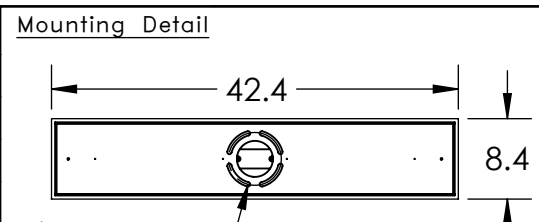

Collection: COPPA

Product #: PLB0036-07

HAND BLOWN GLASS DIMENSIONS
MAY VARY UP TO 1"

Bulbs Not Included

Visit hammertonstudio.com for product options and specifications.

1/11/2016

(A)

Mounting Packet: R	Electrical Type: INCANDESCENT
Approximate lbs.: 46	Bulb Qty: 7 Bulb Type: A
Finish: SEE WEB SITE FOR OPTIONS	Wattage: 40 Voltage: 120
Top Diffuser: CLOSED	Socket Type: MEDIUM, E26 BASE
Bottom Diffuser: Open	UL Location: Dry

All fixtures created by Hammerton are handcrafted by artisans. Dimensions may vary up to 7/8".

© Copyright 2016. All rights in design, detail or invention of this drawing are reserved as the property of Hammerton. Any imitation or adaptation without written consent is strictly prohibited.