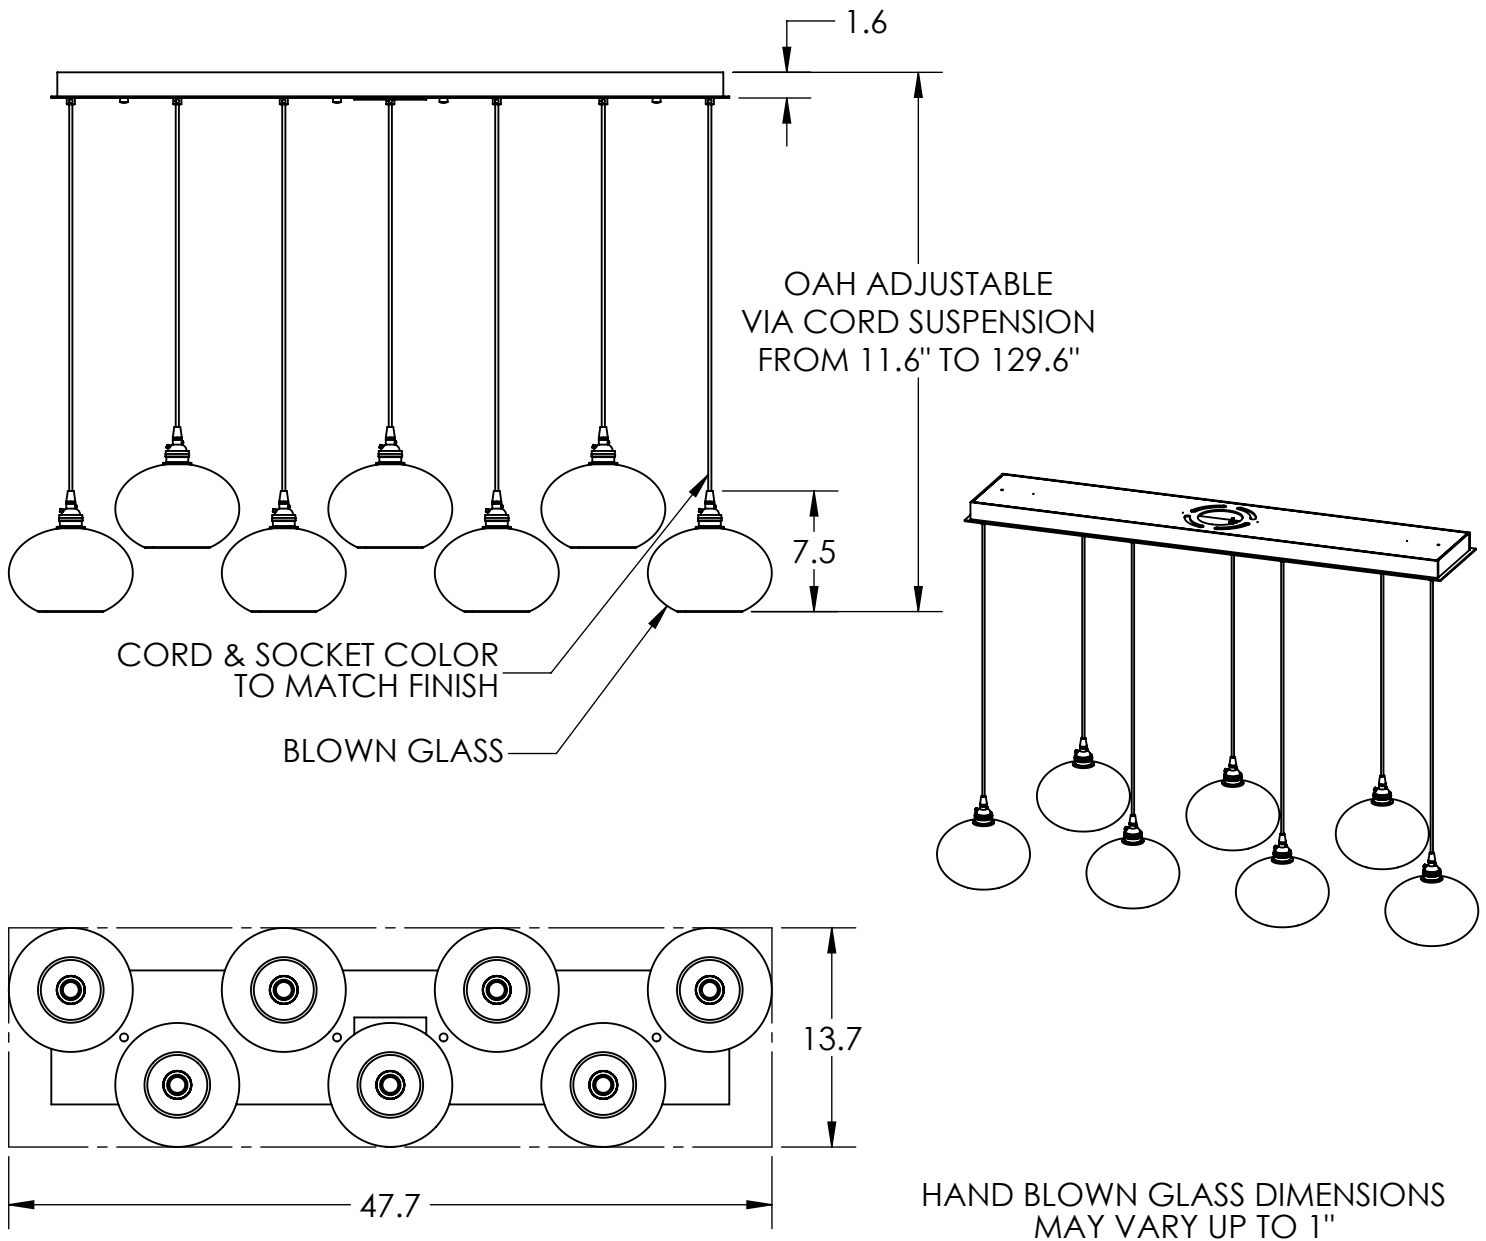

Collection: COPPA

Product #: PLB0036-07

HAND BLOWN GLASS DIMENSIONS
MAY VARY UP TO 1"

Bulbs Not Included

Visit hammertonstudio.com for product options and specifications.

1/11/2016

(A)

Mounting Packet: R	Electrical Type: INCANDESCENT
Approximate lbs.: 46	Bulb Qty: 7 Bulb Type: A
Finish: SEE WEB SITE FOR OPTIONS	Wattage: 40 Voltage: 120
Top Diffuser: CLOSED	Socket Type: MEDIUM, E26 BASE
Bottom Diffuser: Open	UL Location: Dry

All fixtures created by Hammerton are handcrafted by artisans. Dimensions may vary up to 7/8".

© Copyright 2016. All rights in design, detail or invention of this drawing are reserved as the property of Hammerton. Any imitation or adaptation without written consent is strictly prohibited.