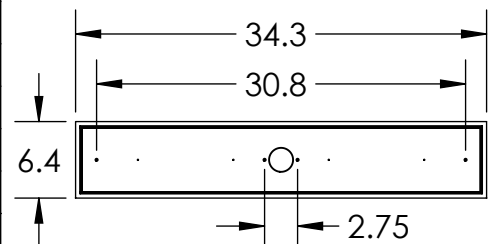

Collection: COPPA

Product #: PLB0036-05

HAND BLOWN GLASS DIMENSIONS
MAY VARY UP TO 1"

Bulbs Not Included

Visit hammertonstudio.com for product options and specifications.

1/11/2016

Ⓐ

Mounting Packet: X	Electrical Type: INCANDESCENT
Approximate lbs.: 31	Bulb Qty: 5 Bulb Type: A
Finish: SEE WEB SITE FOR OPTIONS	Wattage: 40 Voltage: 120
Top Diffuser: CLOSED	Socket Type: MEDIUM, E26 BASE
Bottom Diffuser: Open	UL Location: Dry

Mounting Detail

All fixtures created by Hammerton are handcrafted by artisans. Dimensions may vary up to 7/8".

© Copyright 2016. All rights in design, detail or invention of this drawing are reserved as the property of Hammerton. Any imitation or adaptation without written consent is strictly prohibited.