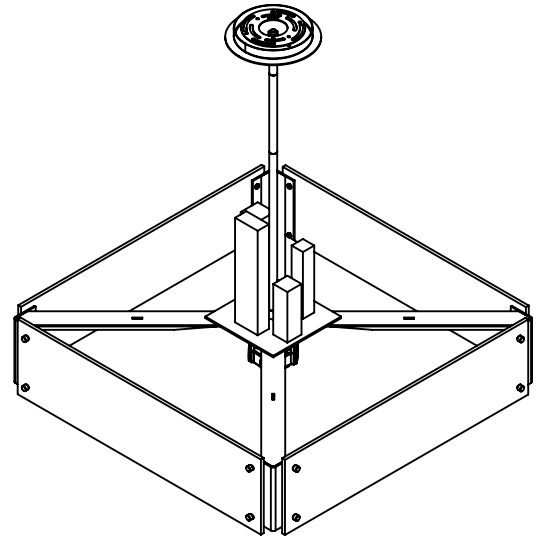

Collection: CARLYLE

Product #: CHB0033-0A

Product #	Electrical Type	Bulb Type	Wattage	Socket Type
CHB0033-0A-XX-XX-XXX-E2	Incandescent	A19	75	Medium E26
CHB0033-0A-XX-XX-XXX-G2	Flourescent	CFL/LED RETRO	13	GU-24

*Bulbs Not Included* Visit [hammertonstudio.com](http://hammertonstudio.com) for product options and specifications.

4/29/2016 (B)

Mounting Packet: Y	Electrical Type: SEE TABLE
Approximate lbs.: 30	Bulb Qty: 4 Bulb Type: SEE TABLE
Finish: SEE WEB SITE FOR OPTIONS	Wattage: SEE TABLE Voltage: 120
Top Diffuser: OPEN	Socket Type: SEE TABLE
Bottom Diffuser: FROSTED ACRYLIC	UL Location: DRY

All fixtures created by Hammerton are handcrafted by artisans. Dimensions may vary up to 7/8".

© Copyright 2016. All rights in design, detail or invention of this drawing are reserved as the property of Hammerton. Any imitation or adaptation without written consent is strictly prohibited.