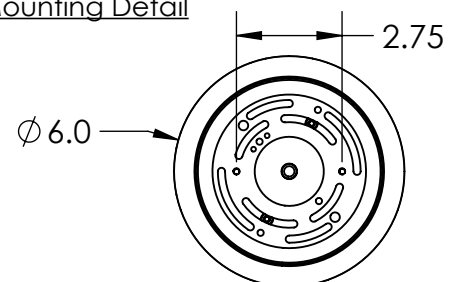

Product #	Electrical Type	Bulb Type	Wattage	Socket Type
CHB0033-0A-XX-XX-XXX-E2	Incandescent	A19	75	Medium E26
CHB0033-0A-XX-XX-XXX-G2	Flourescent	CFL/LED RETRO	13	GU-24

Bulbs Not Included Visit hammertonstudio.com for product options and specifications.

4/29/2016 (B)

Mounting Packet: Y	Electrical Type: SEE TABLE
Approximate lbs.: 30	Bulb Qty: 4 Bulb Type: SEE TABLE
Finish: SEE WEB SITE FOR OPTIONS	Wattage: SEE TABLE Voltage: 120
Top Diffuser: OPEN	Socket Type: SEE TABLE
Bottom Diffuser: FROSTED ACRYLIC	UL Location: DRY

All fixtures created by Hammerton are handcrafted by artisans. Dimensions may vary up to 7/8".

© Copyright 2016. All rights in design, detail or invention of this drawing are reserved as the property of Hammerton. Any imitation or adaptation without written consent is strictly prohibited.

Hammerton Inc. 217 Wright Brothers Dr. Salt Lake City, UT 84116 (801)973-8095

Mounting Detail