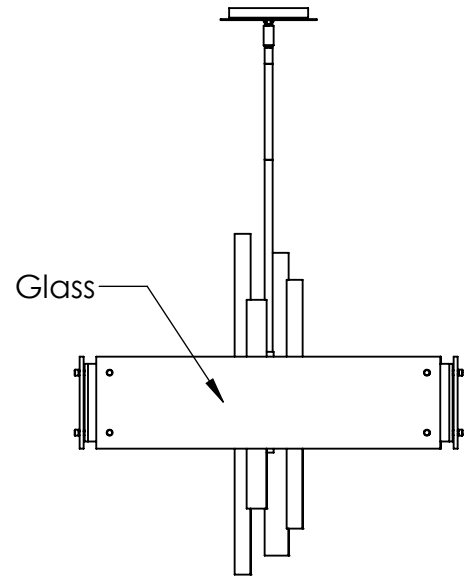

Collection: CARLYLE

Product #: CHB0033-0A

Product #	Electrical Type	Bulb Type	Wattage	Socket Type
CHB0033-0A-XX-XX-XXX-E2	Incandescent	A19	75	Medium E26
CHB0033-0A-XX-XX-XXX-G2	Flourescent	CFL/LED RETRO	13	GU-24

*Bulbs Not Included* Visit [hammertonstudio.com](http://hammertonstudio.com) for product options and specifications.

4/29/2016 (B)

Mounting Packet: Y	Electrical Type: SEE TABLE
Approximate lbs.: 30	Bulb Qty: 4 Bulb Type: SEE TABLE
Finish: SEE WEB SITE FOR OPTIONS	Wattage: SEE TABLE Voltage: 120
Top Diffuser: OPEN	Socket Type: SEE TABLE
Bottom Diffuser: FROSTED ACRYLIC	UL Location: DRY

All fixtures created by Hammerton are handcrafted by artisans. Dimensions may vary up to 7/8".

© Copyright 2016. All rights in design, detail or invention of this drawing are reserved as the property of Hammerton. Any imitation or adaptation without written consent is strictly prohibited.