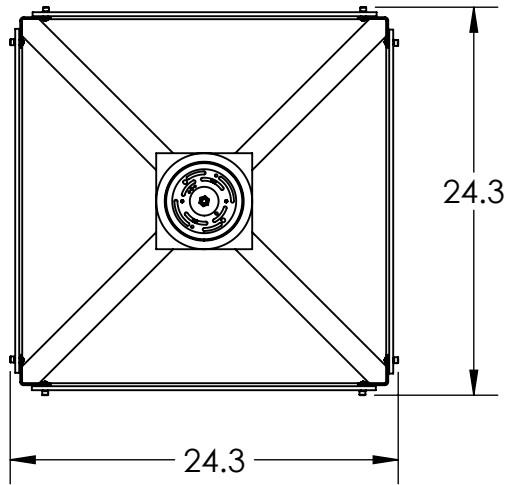

Collection: CARLYLE

Product #: CHB0033-0A

Product #	Electrical Type	Bulb Type	Wattage	Socket Type
CHB0033-0A-XX-XX-XXX-E2	Incandescent	A19	75	Medium E26
CHB0033-0A-XX-XX-XXX-G2	Flourescent	CFL/LED RETRO	13	GU-24

*Bulbs Not Included* Visit [hammertonstudio.com](http://hammertonstudio.com) for product options and specifications.

4/29/2016 (B)

Mounting Packet: Y	Electrical Type: SEE TABLE
Approximate lbs.: 30	Bulb Qty: 4 Bulb Type: SEE TABLE
Finish: SEE WEB SITE FOR OPTIONS	Wattage: SEE TABLE Voltage: 120
Top Diffuser: OPEN	Socket Type: SEE TABLE
Bottom Diffuser: FROSTED ACRYLIC	UL Location: DRY

All fixtures created by Hammerton are handcrafted by artisans. Dimensions may vary up to 7/8".

© Copyright 2016. All rights in design, detail or invention of this drawing are reserved as the property of Hammerton. Any imitation or adaptation without written consent is strictly prohibited.