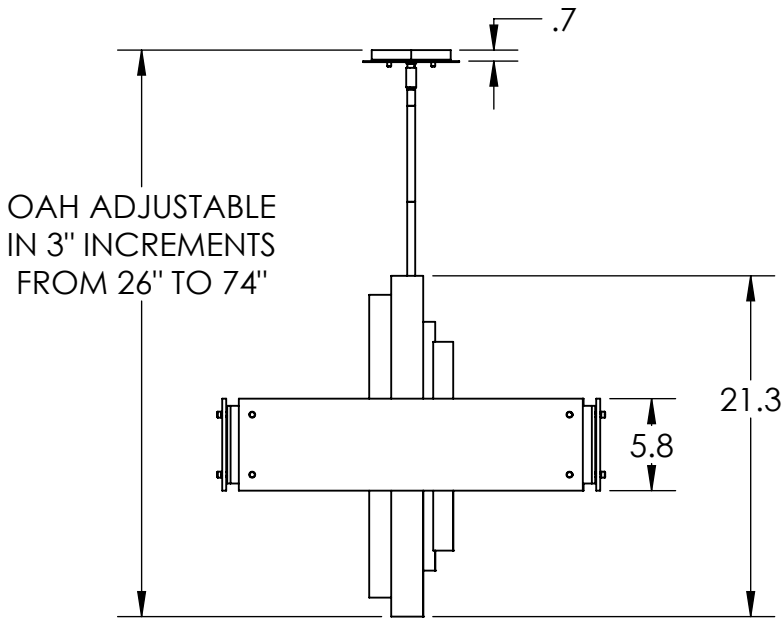

Collection: CARLYLE

Product #: CHB0033-0A

Product #	Electrical Type	Bulb Type	Wattage	Socket Type
CHB0033-0A-XX-XX-XXX-E2	Incandescent	A19	75	Medium E26
CHB0033-0A-XX-XX-XXX-G2	Flourescent	CFL/LED RETRO	13	GU-24

*Bulbs Not Included* Visit [hammertonstudio.com](http://hammertonstudio.com) for product options and specifications.

4/29/2016 (B)

Mounting Packet: Y	Electrical Type: SEE TABLE
Approximate lbs.: 30	Bulb Qty: 4 Bulb Type: SEE TABLE
Finish: SEE WEB SITE FOR OPTIONS	Wattage: SEE TABLE Voltage: 120
Top Diffuser: OPEN	Socket Type: SEE TABLE
Bottom Diffuser: FROSTED ACRYLIC	UL Location: DRY

All fixtures created by Hammerton are handcrafted by artisans. Dimensions may vary up to 7/8".

© Copyright 2016. All rights in design, detail or invention of this drawing are reserved as the property of Hammerton. Any imitation or adaptation without written consent is strictly prohibited.