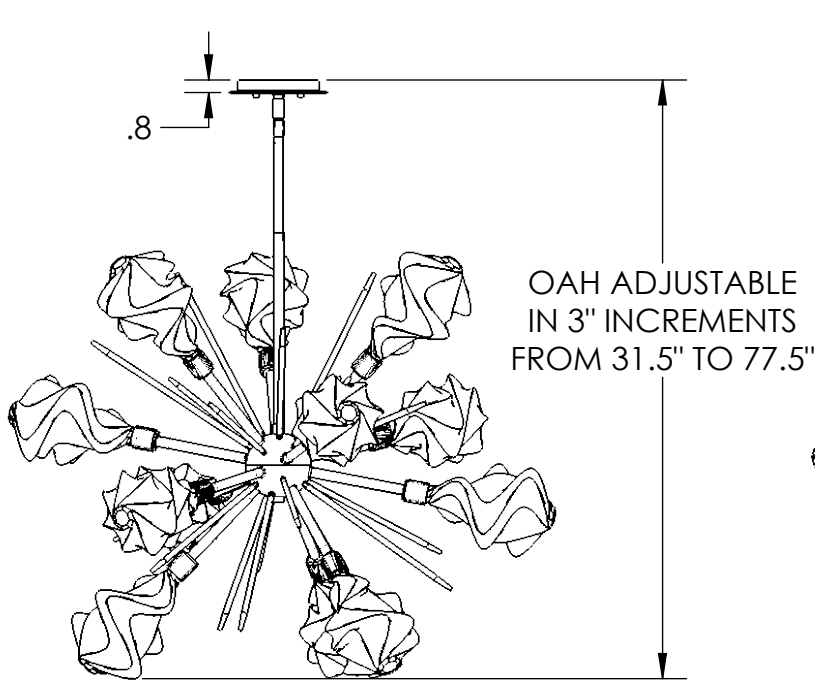

Collection: BLOSSOM

Product #: CHB0059-0A

All dimensions are in inches, unless otherwise stated.  
Visit [hammertonstudio.com](http://hammertonstudio.com) for product options and specifications.

3/16/2020 (B)

Mounting Packet: Y	Weight(lbs.): 46	Electrical Type: LED	CCT: 2700 K
UL Location: DRY		Elec. Qty: 12	Wattage: 21   Voltage: 120
Finish: SEE WEB SITE FOR OPTIONS		Source Lumens:	Ambient: 1565
Top Diffuser: CLOSED GLASS		Dimmable: Forward/Reverse Phase To 1%	
Bottom Diffuser: CLOSED GLASS		CRI: 93+	Power Factor: >0.9

All fixtures created by Hammerton are handcrafted by artisans. Dimensions may vary up to 7/8".

© Copyright 2020. All rights in design, detail or invention of this drawing are reserved as the property of Hammerton. Any imitation or adaptation without written consent is strictly prohibited.

### Canopy Mounting Detail

MOUNTS DIRECTLY TO J-BOX