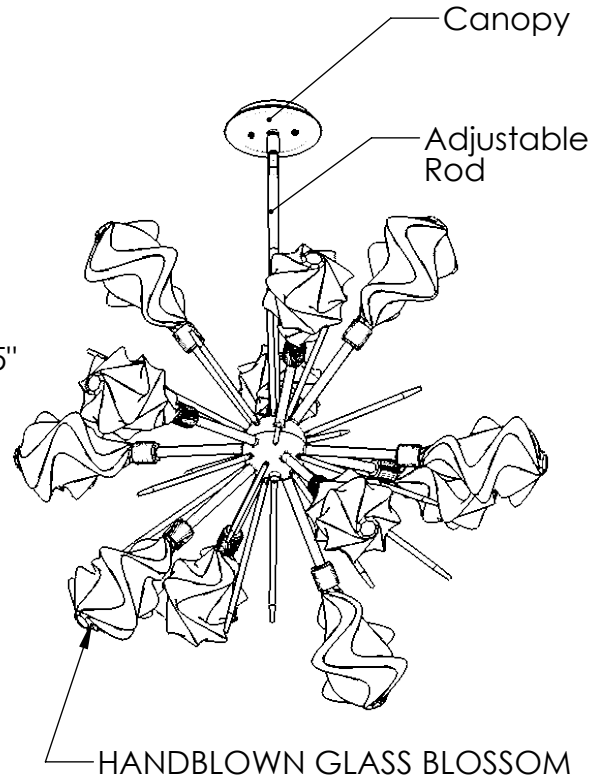

Collection: BLOSSOM

Product #: CHB0059-0A

All dimensions are in inches, unless otherwise stated.  
Visit [hammertonstudio.com](http://hammertonstudio.com) for product options and specifications.

3/16/2020 (B)

Mounting Packet: Y	Weight(lbs.): 46	Electrical Type: LED	CCT: 2700 K
UL Location: DRY		Elec. Qty: 12	Wattage: 21   Voltage: 120
Finish: SEE WEB SITE FOR OPTIONS		Source Lumens:	Ambient: 1565
Top Diffuser: CLOSED GLASS		Dimmable: Forward/Reverse Phase To 1%	
Bottom Diffuser: CLOSED GLASS		CRI: 93+	Power Factor: >0.9

All fixtures created by Hammerton are handcrafted by artisans. Dimensions may vary up to 7/8".

© Copyright 2020. All rights in design, detail or invention of this drawing are reserved as the property of Hammerton. Any imitation or adaptation without written consent is strictly prohibited.

### Canopy Mounting Detail

MOUNTS DIRECTLY TO J-BOX