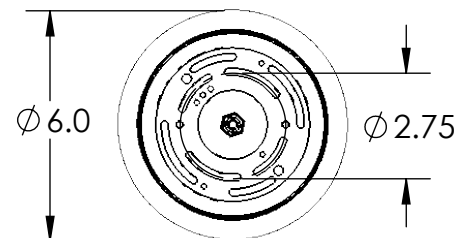

Canopy Mounting Detail

MOUNTS DIRECTLY TO J-BOX