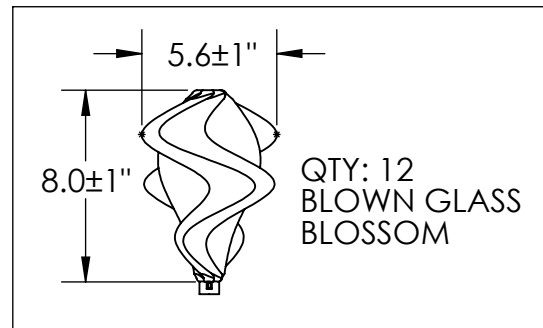

Collection: BLOSSOM

Product #: CHB0059-0A

All dimensions are in inches, unless otherwise stated.  
Visit [hammertonstudio.com](http://hammertonstudio.com) for product options and specifications.

3/16/2020 (B)

Mounting Packet: Y	Weight(lbs.): 46	Electrical Type: LED	CCT: 2700 K
UL Location: DRY		Elec. Qty: 12	Wattage: 21   Voltage: 120
Finish: SEE WEB SITE FOR OPTIONS		Source Lumens:	Ambient: 1565
Top Diffuser: CLOSED GLASS		Dimmable: Forward/Reverse Phase To 1%	
Bottom Diffuser: CLOSED GLASS		CRI: 93+	Power Factor: >0.9

All fixtures created by Hammerton are handcrafted by artisans. Dimensions may vary up to 7/8".

© Copyright 2020. All rights in design, detail or invention of this drawing are reserved as the property of Hammerton. Any imitation or adaptation without written consent is strictly prohibited.