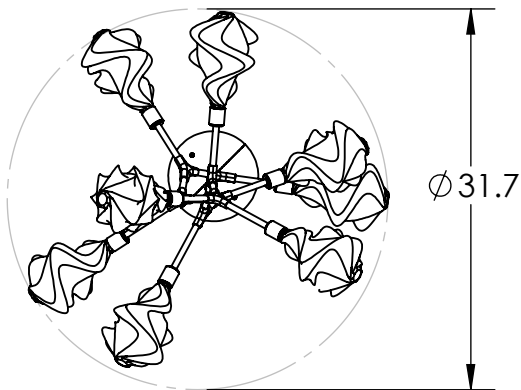

Collection: BLOSSOM

Product #: CHB0059-VB

DIMENSIONS OF THE FIXTURE MAY VARY BASED ON POSITION OF KNOTS

All dimensions are shown in inches unless otherwise stated. Visit hammertonstudio.com for product options.

10/4/2019 (A)

Mounting Packet: T	Weight(lbs.): 35	Electrical Type: LED	CCT: 2700 K
UL Location: DRY	Elec. Qty: 8	Wattage: 21	Voltage: 120
Finish: SEE WEB SITE FOR OPTIONS	Source Lumens: Ambient: 1440	Down: -----	
Top Diffuser: CLOSED GLASS	Dimmable: Forward/Reverse Phase To 1%		
Bottom Diffuser: CLOSED GLASS	CRI: 93+	Power Factor: >0.9	

Canopy Mounting Detail

MOUNTS DIRECTLY TO J-BOX

All fixtures created by Hammerton are handcrafted by artisans. Dimensions may vary up to 7/8".

© Copyright 2019. All rights in design, detail or invention of this drawing are reserved as the property of Hammerton. Any imitation or adaptation without written consent is strictly prohibited.