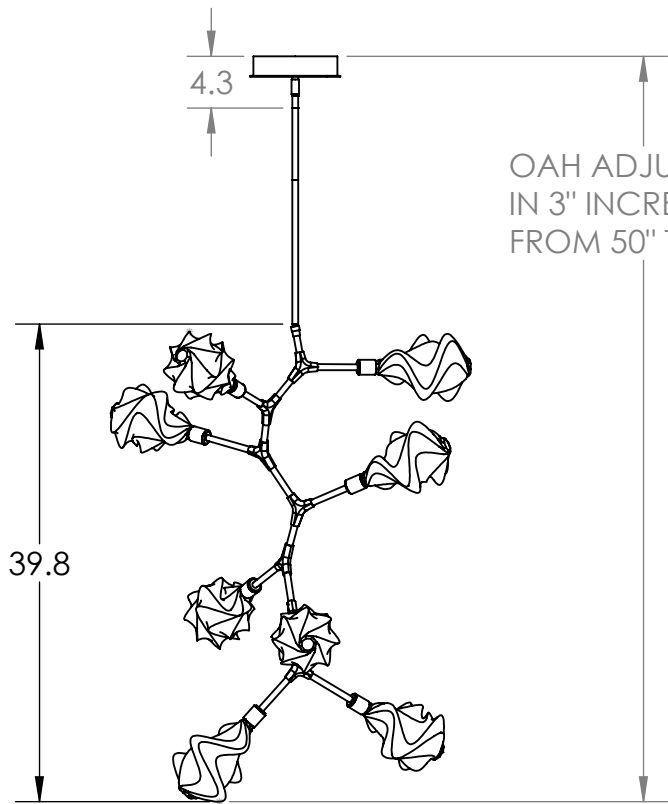

Collection: BLOSSOM

Product #: CHB0059-VB

DIMENSIONS OF THE FIXTURE MAY VARY BASED ON POSITION OF KNOTS

All dimensions are shown in inches unless otherwise stated. Visit hammertonstudio.com for product options.

10/4/2019 (A)

Mounting Packet: T	Weight(lbs.): 35	Electrical Type: LED	CCT: 2700 K
UL Location: DRY	Elec. Qty: 8	Wattage: 21	Voltage: 120
Finish: SEE WEB SITE FOR OPTIONS	Source Lumens: Ambient: 1440	Down: -----	
Top Diffuser: CLOSED GLASS	Dimmable: Forward/Reverse Phase To 1%		
Bottom Diffuser: CLOSED GLASS	CRI: 93+	Power Factor: >0.9	

Canopy Mounting Detail

MOUNTS DIRECTLY TO J-BOX

All fixtures created by Hammerton are handcrafted by artisans. Dimensions may vary up to 7/8".

© Copyright 2019. All rights in design, detail or invention of this drawing are reserved as the property of Hammerton. Any imitation or adaptation without written consent is strictly prohibited.