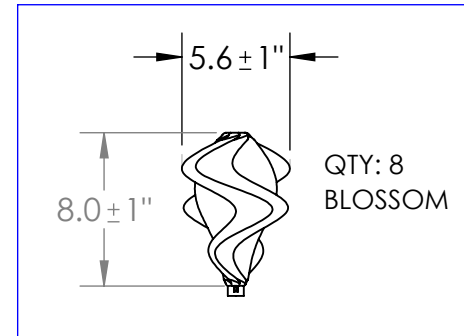

Collection: BLOSSOM

Product #: CHB0059-VB

DIMENSIONS OF THE FIXTURE MAY VARY BASED ON POSITION OF KNOTS

All dimensions are shown in inches unless otherwise stated. Visit hammertonstudio.com for product options.

10/4/2019 (A)

Mounting Packet: T	Weight(lbs.): 35	Electrical Type: LED	CCT: 2700 K
UL Location: DRY	Elec. Qty: 8	Wattage: 21	Voltage: 120
Finish: SEE WEB SITE FOR OPTIONS	Source Lumens: Ambient: 1440	Down: -----	
Top Diffuser: CLOSED GLASS	Dimmable: Forward/Reverse Phase To 1%		
Bottom Diffuser: CLOSED GLASS	CRI: 93+	Power Factor: >0.9	

Canopy Mounting Detail

MOUNTS DIRECTLY TO J-BOX

All fixtures created by Hammerton are handcrafted by artisans. Dimensions may vary up to 7/8".

© Copyright 2019. All rights in design, detail or invention of this drawing are reserved as the property of Hammerton. Any imitation or adaptation without written consent is strictly prohibited.