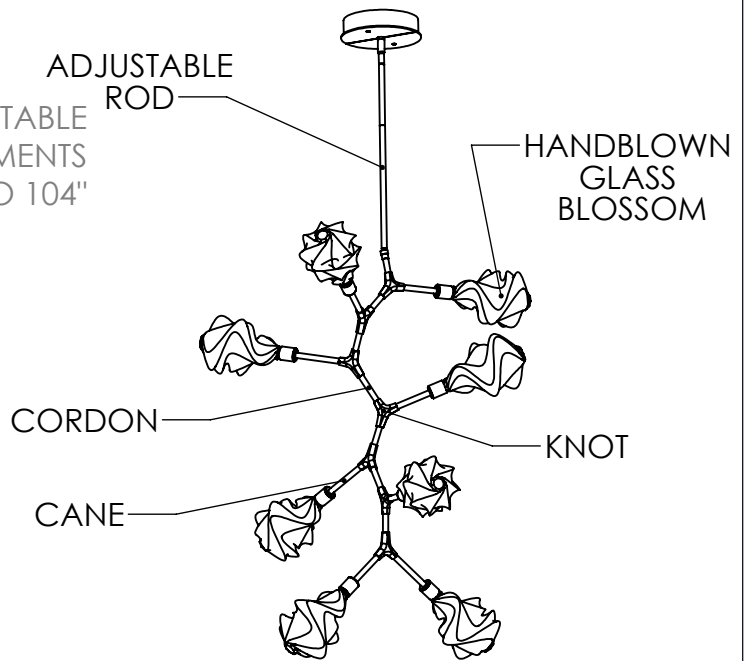

Collection: BLOSSOM

Product #: CHB0059-VB

DIMENSIONS OF THE FIXTURE MAY VARY BASED ON POSITION OF KNOTS

All dimensions are shown in inches unless otherwise stated. Visit hammertonstudio.com for product options.

10/4/2019 (A)

Mounting Packet: T	Weight(lbs.): 35	Electrical Type: LED	CCT: 2700 K
UL Location: DRY	Elec. Qty: 8	Wattage: 21	Voltage: 120
Finish: SEE WEB SITE FOR OPTIONS	Source Lumens: Ambient: 1440	Down: -----	
Top Diffuser: CLOSED GLASS	Dimmable: Forward/Reverse Phase To 1%		
Bottom Diffuser: CLOSED GLASS	CRI: 93+	Power Factor: >0.9	

Canopy Mounting Detail

MOUNTS DIRECTLY TO J-BOX

All fixtures created by Hammerton are handcrafted by artisans. Dimensions may vary up to 7/8".

© Copyright 2019. All rights in design, detail or invention of this drawing are reserved as the property of Hammerton. Any imitation or adaptation without written consent is strictly prohibited.