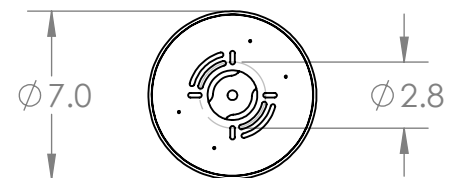

Collection: BLOSSOM

Product #: CHB0059-VB

DIMENSIONS OF THE FIXTURE MAY VARY BASED ON POSITION OF KNOTS

All dimensions are shown in inches unless otherwise stated. Visit hammertonstudio.com for product options.

10/4/2019 (A)

Mounting Packet: T	Weight(lbs.): 35	Electrical Type: LED	CCT: 2700 K
UL Location: DRY	Elec. Qty: 8	Wattage: 21	Voltage: 120
Finish: SEE WEB SITE FOR OPTIONS	Source Lumens: Ambient: 1440	Down: -----	
Top Diffuser: CLOSED GLASS	Dimmable: Forward/Reverse Phase To 1%		
Bottom Diffuser: CLOSED GLASS	CRI: 93+	Power Factor: >0.9	

Canopy Mounting Detail

MOUNTS DIRECTLY TO J-BOX

All fixtures created by Hammerton are handcrafted by artisans. Dimensions may vary up to 7/8".

© Copyright 2019. All rights in design, detail or invention of this drawing are reserved as the property of Hammerton. Any imitation or adaptation without written consent is strictly prohibited.