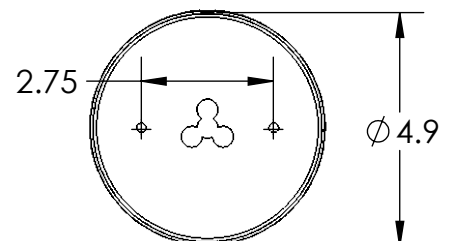

Canopy Mounting Detail

MOUNTS DIRECTLY TO J-BOX