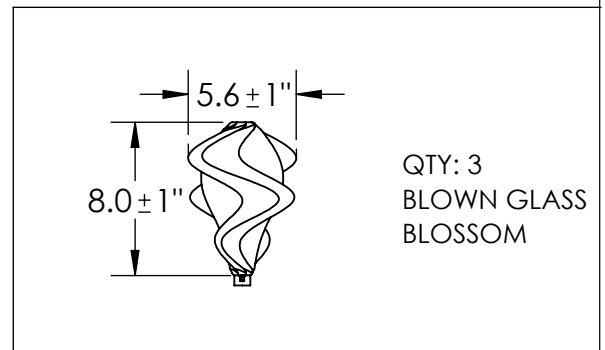

Collection: BLOSSOM

Product #: LAB0059-0A

ALL DIMENSIONS ARE IN INCHES UNLESS OTHERWISE STATED
 Visit hammertonstudio.com for product options and specifications.

2/6/2020 (B)

Mounting Packet: T	Weight(lbs.): 19	Electrical Type: LED	CCT: 2700 K
UL Location: DRY		Elec. Qty:3	Wattage: 12 Voltage: 120
Finish: SEE WEB SITE FOR OPTIONS		Source Lumens: Up: 0	Down: 1027
Top Diffuser: CLOSED METAL		Dimmable: Forward/Reverse Phase To 1%	
Bottom Diffuser: CLOSED GLASS		CRI: 93+	Power Factor: >0.9

All fixtures created by Hammerton are handcrafted by artisans. Dimensions may vary up to 7/8".

© Copyright 2020. All rights in design, detail or invention of this drawing are reserved as the property of Hammerton. Any imitation or adaptation without written consent is strictly prohibited.