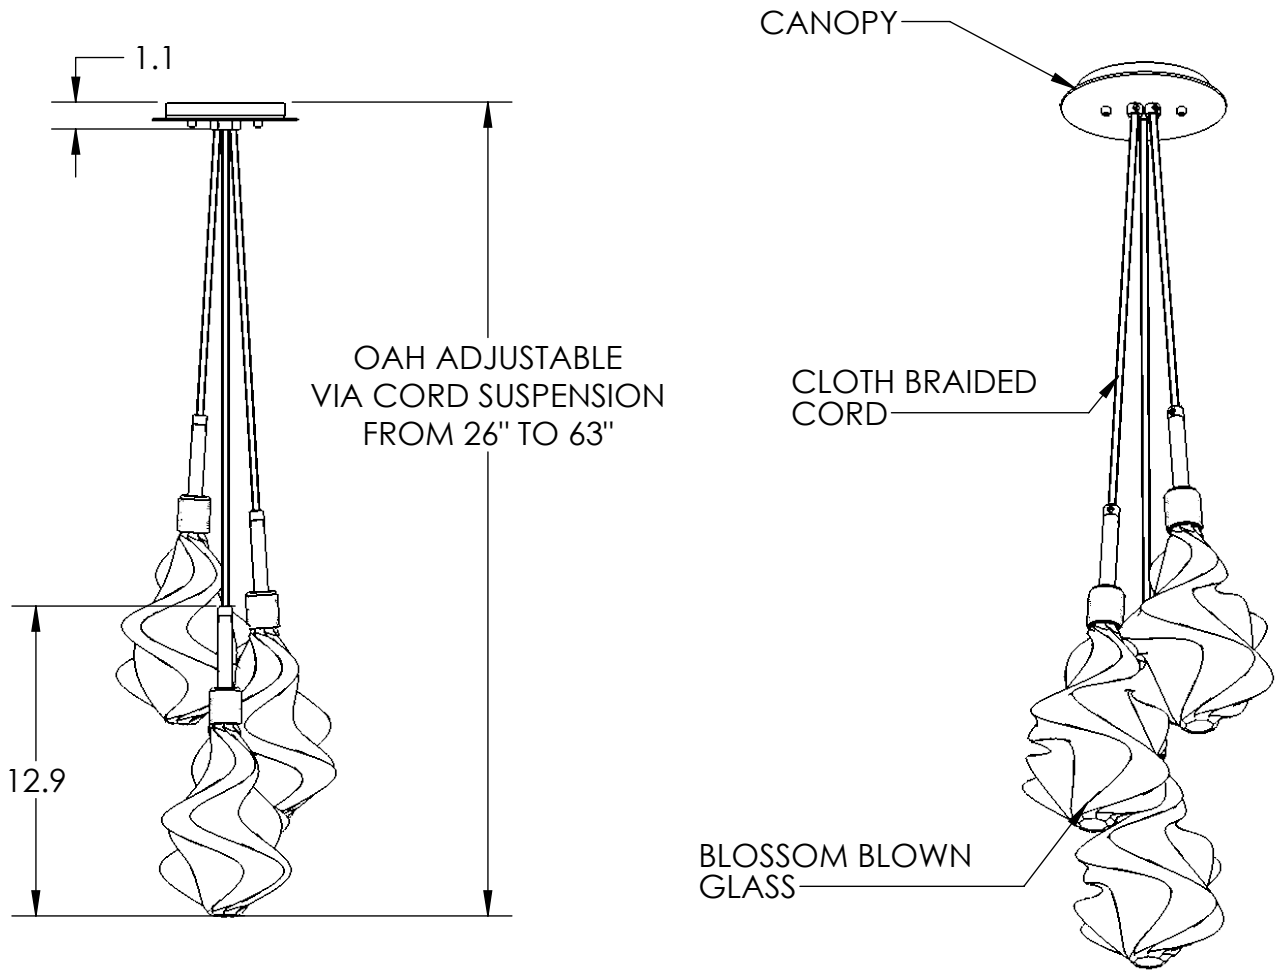

Collection: BLOSSOM

Product #: LAB0059-0A

ALL DIMENSIONS ARE IN INCHES UNLESS OTHERWISE STATED
 Visit hammertonstudio.com for product options and specifications.

2/6/2020 (B)

Mounting Packet: T	Weight(lbs.): 19	Electrical Type: LED	CCT: 2700 K
UL Location: DRY		Elec. Qty:3	Wattage: 12 Voltage: 120
Finish: SEE WEB SITE FOR OPTIONS		Source Lumens: Up: 0	Down: 1027
Top Diffuser: CLOSED METAL		Dimmable: Forward/Reverse Phase To 1%	
Bottom Diffuser: CLOSED GLASS		CRI: 93+	Power Factor: >0.9

All fixtures created by Hammerton are handcrafted by artisans. Dimensions may vary up to 7/8".

© Copyright 2020. All rights in design, detail or invention of this drawing are reserved as the property of Hammerton. Any imitation or adaptation without written consent is strictly prohibited.

Canopy Mounting Detail

MOUNTS DIRECTLY TO J-BOX