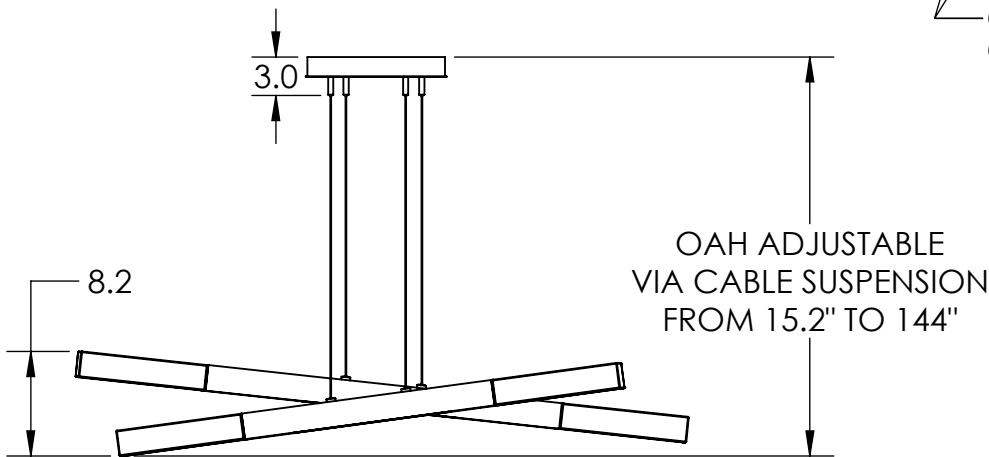

Collection: AXIS

Product #: PLB0060-2T

QTY: 4 - CLEAR TEXTURED CAST GLASS

All dimensions are shown in inches unless otherwise stated. Visit hammertonstudio.com for product options.

8/17/2020 (A)

Mounting Packet: T	Weight(lbs.): 33	Electrical Type:LED	CCT:2700 K OR 3000 K	Canopy Mounting Detail	
UL Location: DRY		Elec. Qty: 12	Wattage: 32	Voltage: 120	
Finish: SEE WEB SITE FOR OPTIONS		Source Lumens: Ambient 2160	Down: 1440		
Top Diffuser: N/A		Dimmable: Forward/Reverse Phase to 1%			
Bottom Diffuser: Frosted Acrylic		CRI: 93+	Power Factor: >0.9		
<small>All Hammerton fixtures are handcrafted by artisans. Subtle imperfections reflect the mark of the artisan and should be expected in any handcrafted product. Dimensions may vary up to 7/8".</small>					
<small>© Copyright 2020. All rights in design, detail or invention of this drawing are reserved as the property of Hammerton. Any imitation or adaptation without written consent is strictly prohibited.</small>				<p>MOUNTS TO J-BOX AND CEILING</p>	
<p>Hammerton Inc. 217 Wright Brothers Dr. Salt Lake City, UT 84116 (801)973-8095</p>					