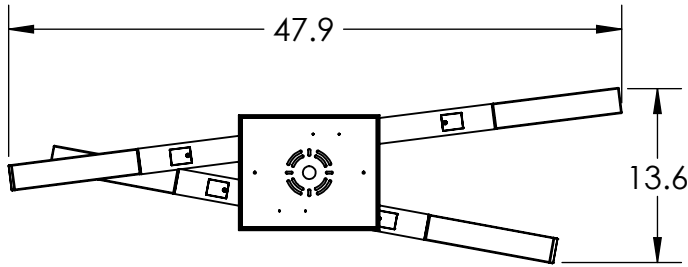

Collection: AXIS

Product #: PLB0060-2T

QTY: 4 - CLEAR TEXTURED CAST GLASS

All dimensions are shown in inches unless otherwise stated. Visit hammertonstudio.com for product options.

8/17/2020 (A)

Mounting Packet: T	Weight(lbs.): 33	Electrical Type:LED	CCT:2700 K OR 3000 K	Canopy Mounting Detail	
UL Location: DRY		Elec. Qty: 12	Wattage: 32	Voltage: 120	
Finish: SEE WEB SITE FOR OPTIONS		Source Lumens: Ambient 2160	Down: 1440		
Top Diffuser: N/A		Dimmable: Forward/Reverse Phase to 1%			
Bottom Diffuser: Frosted Acrylic		CRI: 93+	Power Factor: >0.9		
<small>All Hammerton fixtures are handcrafted by artisans. Subtle imperfections reflect the mark of the artisan and should be expected in any handcrafted product. Dimensions may vary up to 7/8".</small>					
<small>© Copyright 2020. All rights in design, detail or invention of this drawing are reserved as the property of Hammerton. Any imitation or adaptation without written consent is strictly prohibited.</small>				<p>MOUNTS TO J-BOX AND CEILING</p>	
<p>Hammerton Inc. 217 Wright Brothers Dr. Salt Lake City, UT 84116 (801)973-8095</p>					