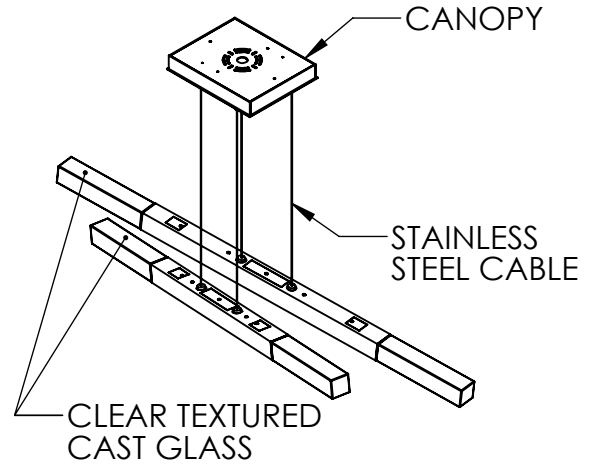

Collection: AXIS

Product #: PLB0060-2T

QTY: 4 - CLEAR TEXTURED CAST GLASS

All dimensions are shown in inches unless otherwise stated. Visit hammertonstudio.com for product options.

8/17/2020 (A)

Mounting Packet: T	Weight(lbs.): 33	Electrical Type:LED	CCT:2700 K OR 3000 K	Canopy Mounting Detail	
UL Location: DRY		Elec. Qty: 12	Wattage: 32	Voltage: 120	
Finish: SEE WEB SITE FOR OPTIONS		Source Lumens: Ambient 2160	Down: 1440		
Top Diffuser: N/A		Dimmable: Forward/Reverse Phase to 1%			
Bottom Diffuser: Frosted Acrylic		CRI: 93+	Power Factor: >0.9		
<small>All Hammerton fixtures are handcrafted by artisans. Subtle imperfections reflect the mark of the artisan and should be expected in any handcrafted product. Dimensions may vary up to 7/8".</small>					
<small>© Copyright 2020. All rights in design, detail or invention of this drawing are reserved as the property of Hammerton. Any imitation or adaptation without written consent is strictly prohibited.</small>				<p>MOUNTS TO J-BOX AND CEILING</p>	
<p>Hammerton Inc. 217 Wright Brothers Dr. Salt Lake City, UT 84116 (801)973-8095</p>					