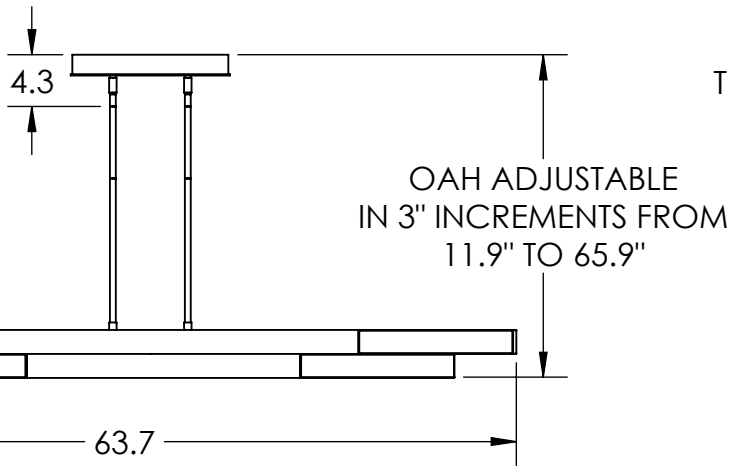

Collection: AXIS

Product #: PLB0060-64

CLEAR TEXTURED CAST GLASS

SLOPE MOUNTABLE
THIS DIRECTION ONLY
MAX SLOPE 45°

DOWNLIGHTS (4)

QTY: 4 - CLEAR TEXTURED CAST GLASS

All dimensions are shown in inches unless otherwise stated.
Visit hammertonstudio.com for product options.

1/6/2020 ©

Mounting Packet: X	Weight(lbs.): 41	Electrical Type: LED	CCT: 2700 K
UL Location: DRY	Elec. Qty: 8	Wattage: 42	Voltage: 120
Finish: SEE WEB SITE FOR OPTIONS	Source Lumens: Ambient:1360	Down:1360	
Top Diffuser: CLOSED	Dimmable: Forward/Reverse Phase to 1%		
Bottom Diffuser: Frosted Acrylic	CRI: 93+	Power Factor: >0.9	

All fixtures created by Hammerton are handcrafted by artisans. Dimensions may vary up to 7/8".

© Copyright 2020. All rights in design, detail or invention of this drawing are reserved as the property of Hammerton. Any imitation or adaptation without written consent is strictly prohibited.