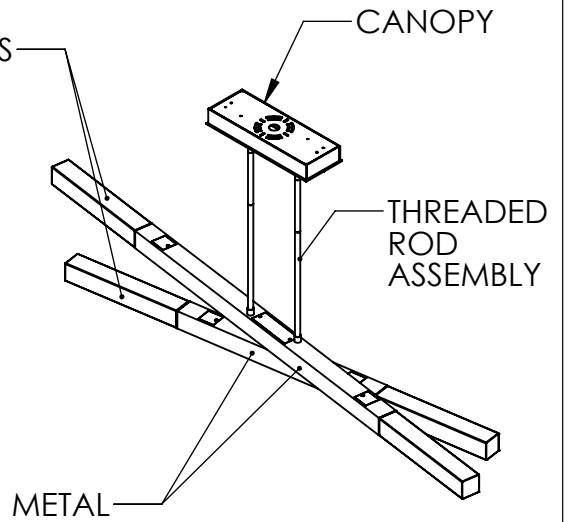

Collection: AXIS

Product #: PLB0060-64

CLEAR TEXTURED CAST GLASS

SLOPE MOUNTABLE
THIS DIRECTION ONLY
MAX SLOPE 45°

DOWNLIGHTS (4)

QTY: 4 - CLEAR TEXTURED CAST GLASS

All dimensions are shown in inches unless otherwise stated.
Visit hammertonstudio.com for product options.

1/6/2020 ©

Mounting Packet: X	Weight(lbs.): 41	Electrical Type: LED	CCT: 2700 K
UL Location: DRY	Elec. Qty: 8	Wattage: 42	Voltage: 120
Finish: SEE WEB SITE FOR OPTIONS	Source Lumens: Ambient:1360	Down:1360	
Top Diffuser: CLOSED	Dimmable: Forward/Reverse Phase to 1%		
Bottom Diffuser: Frosted Acrylic	CRI: 93+	Power Factor: >0.9	

All fixtures created by Hammerton are handcrafted by artisans. Dimensions may vary up to 7/8".

© Copyright 2020. All rights in design, detail or invention of this drawing are reserved as the property of Hammerton. Any imitation or adaptation without written consent is strictly prohibited.