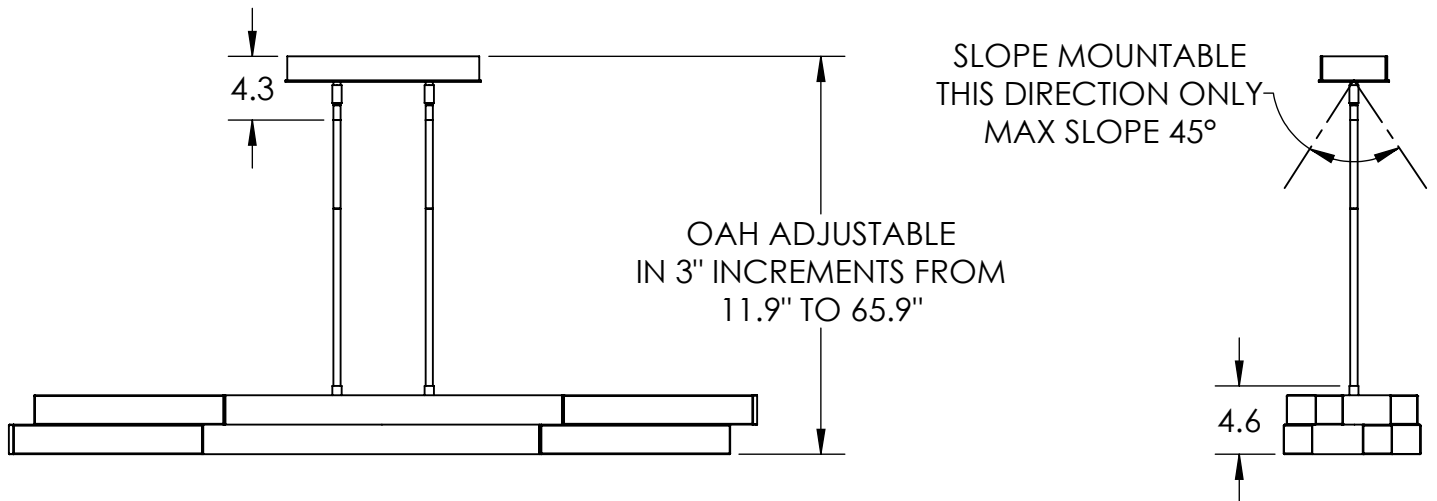

Collection: AXIS

Product #: PLB0060-50

All dimensions are shown in inches unless otherwise stated. Visit hammeronstudio.com for product options.

6/8/2020 (F)

Mounting Packet: X	Weight(lbs.): 40	Electrical Type: LED	CCT: 2700 K
UL Location: DRY	Elec. Qty: 8	Wattage: 42	Voltage: 120
Finish: SEE WEB SITE FOR OPTIONS	Source Lumens:	Ambient:1360	Down:1360
Top Diffuser: CLOSED	Dimmable: Forward/Reverse Phase to 1%		
Bottom Diffuser: Frosted Acrylic	CRI: 93+	Power Factor: >0.9	
All fixtures created by Hammerton are handcrafted by artisans. Dimensions may vary up to 7/8".			
© Copyright 2020. All rights in design, detail or invention of this drawing are reserved as the property of Hammerton. Any imitation or adaptation without written consent is strictly prohibited.			
Hammerton Inc. 217 Wright Brothers Dr. Salt Lake City, UT 84116 (801)973-8095			