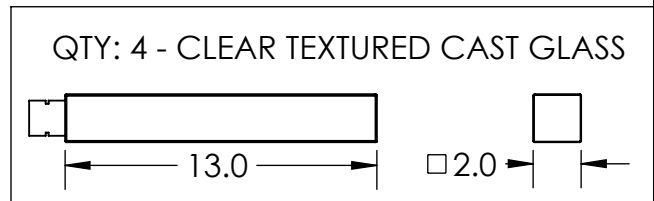

Collection: AXIS

Product #: PLB0060-50

All dimensions are shown in inches unless otherwise stated. Visit hammeronstudio.com for product options.

6/8/2020 (F)

Mounting Packet: X	Weight(lbs.): 40	Electrical Type: LED	CCT: 2700 K
UL Location: DRY	Elec. Qty: 8	Wattage: 42	Voltage: 120
Finish: SEE WEB SITE FOR OPTIONS	Source Lumens:	Ambient:1360	Down:1360
Top Diffuser: CLOSED	Dimmable: Forward/Reverse Phase to 1%		
Bottom Diffuser: Frosted Acrylic	CRI: 93+	Power Factor: >0.9	
All fixtures created by Hammerton are handcrafted by artisans. Dimensions may vary up to 7/8".			
© Copyright 2020. All rights in design, detail or invention of this drawing are reserved as the property of Hammerton. Any imitation or adaptation without written consent is strictly prohibited.			
Hammerton Inc. 217 Wright Brothers Dr. Salt Lake City, UT 84116 (801)973-8095			