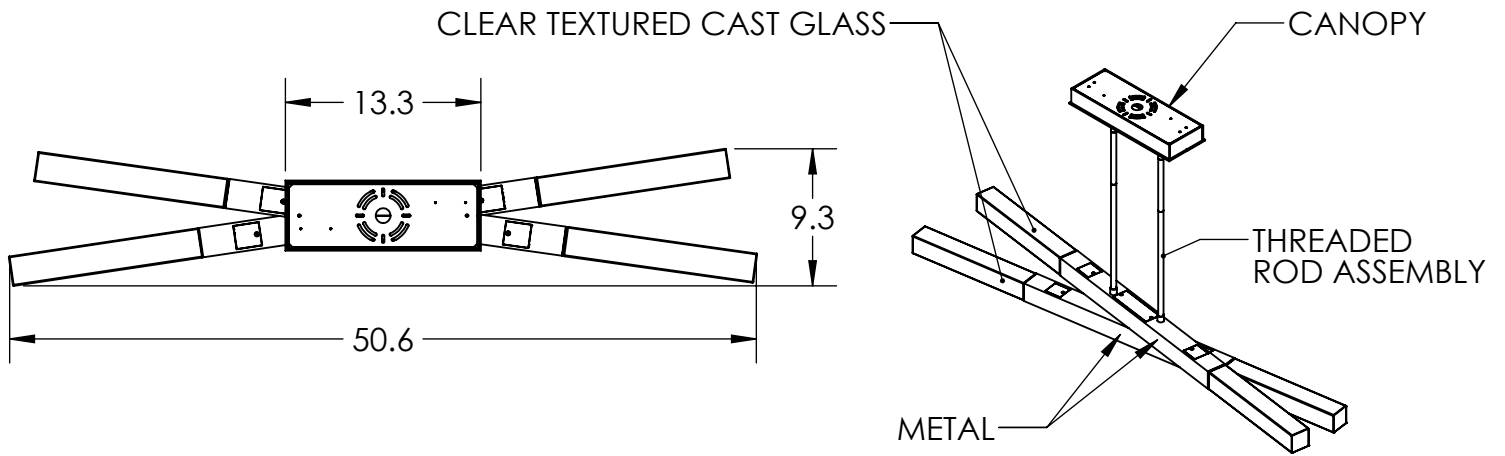

Collection: AXIS

Product #: PLB0060-50

All dimensions are shown in inches unless otherwise stated. Visit hammeronstudio.com for product options.

6/8/2020 (F)

Mounting Packet: X	Weight(lbs.): 40	Electrical Type: LED	CCT: 2700 K
UL Location: DRY	Elec. Qty: 8	Wattage: 42	Voltage: 120
Finish: SEE WEB SITE FOR OPTIONS	Source Lumens:	Ambient:1360	Down:1360
Top Diffuser: CLOSED	Dimmable: Forward/Reverse Phase to 1%		
Bottom Diffuser: Frosted Acrylic	CRI: 93+	Power Factor: >0.9	
All fixtures created by Hammerton are handcrafted by artisans. Dimensions may vary up to 7/8".			
© Copyright 2020. All rights in design, detail or invention of this drawing are reserved as the property of Hammerton. Any imitation or adaptation without written consent is strictly prohibited.			
Hammerton Inc. 217 Wright Brothers Dr. Salt Lake City, UT 84116 (801)973-8095			