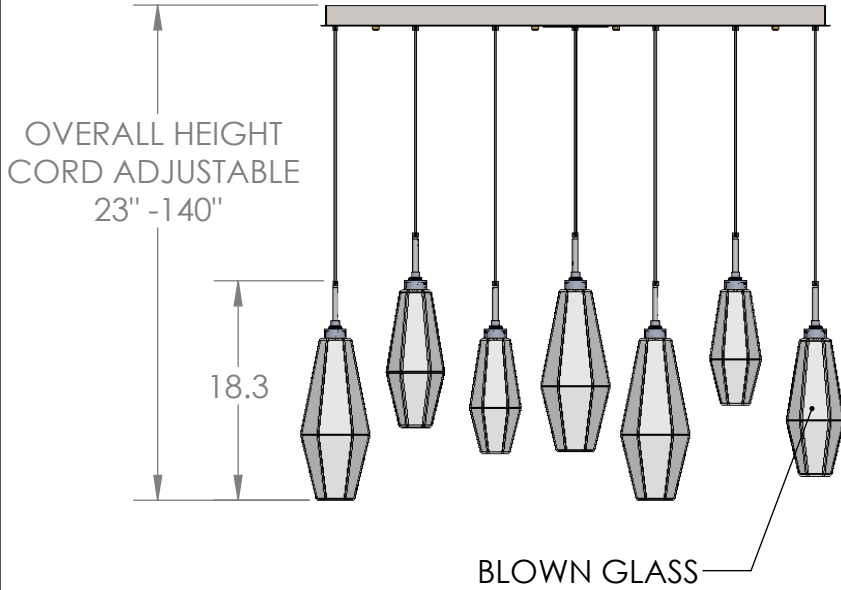

Collection: Aalto

Product #: PLB0049-07

Visit [hammertonstudio.com](http://hammertonstudio.com) for product options and specifications.

1/22/2018 (B)

Mounting Packet: R	Weight(lbs.): 40	Electrical Type: LED	CCT: 2700 K
UL Location: DRY	Elec. Qty: 7	Wattage: 36	Voltage: 120
Finish: SEE WEB SITE FOR OPTIONS	Source Lumens: Up: N/A	Down: 2395	
Top Diffuser: CLOSED	Dimmable: Forward/Reverse Phase to 1%		
Bottom Diffuser: CLOSED GLASS	CRI: 93+	Power Factor: >0.9	

All fixtures created by Hammerton are handcrafted by artisans. Dimensions may vary up to 7/8".

© Copyright 2017. All rights in design, detail or invention of this drawing are reserved as the property of Hammerton. Any imitation or adaptation without written consent is strictly prohibited.