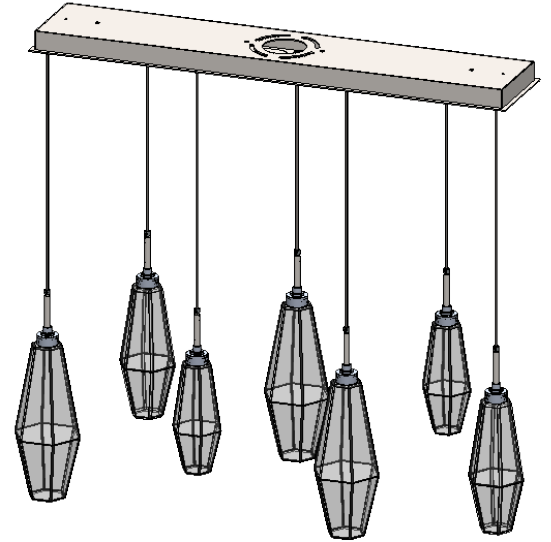

Collection: Aalto

Product #: PLB0049-07

Visit [hammertonstudio.com](http://hammertonstudio.com) for product options and specifications.

1/22/2018 (B)

Mounting Packet: R	Weight(lbs.): 40	Electrical Type: LED	CCT: 2700 K
UL Location: DRY	Elec. Qty: 7	Wattage: 36	Voltage: 120
Finish: SEE WEB SITE FOR OPTIONS	Source Lumens: Up: N/A	Down: 2395	
Top Diffuser: CLOSED	Dimmable: Forward/Reverse Phase to 1%		
Bottom Diffuser: CLOSED GLASS	CRI: 93+	Power Factor: >0.9	

All fixtures created by Hammerton are handcrafted by artisans. Dimensions may vary up to 7/8".

© Copyright 2017. All rights in design, detail or invention of this drawing are reserved as the property of Hammerton. Any imitation or adaptation without written consent is strictly prohibited.

### Mounting Detail