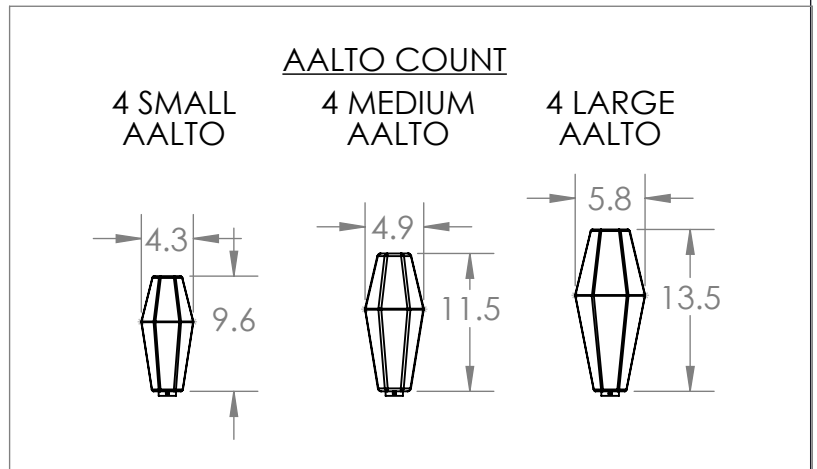

Collection: Aalto

Product #: CHB0049-12

Visit hammertonstudio.com for product options and specifications.

1/5/2018 (B)

Mounting Packet: R	Weight(lbs.): 85	Electrical Type: LED	CCT: 2700 K
UL Location: DRY		Elec. Qty: 12	Wattage: 62 Voltage: 120
Finish: SEE WEB SITE FOR OPTIONS		Source Lumens: Up: N/A	Down: 4105
Top Diffuser: CLOSED		Dimmable: Forward/Reverse Phase to 1%	
Bottom Diffuser: CLOSED GLASS		CRI: 93+	Power Factor: >0.9

Mounting Detail

All fixtures created by Hammerton are handcrafted by artisans. Dimensions may vary up to 7/8".
 © Copyright 2017. All rights in design, detail or invention of this drawing are reserved as the property of Hammerton. Any imitation or adaptation without written consent is strictly prohibited.