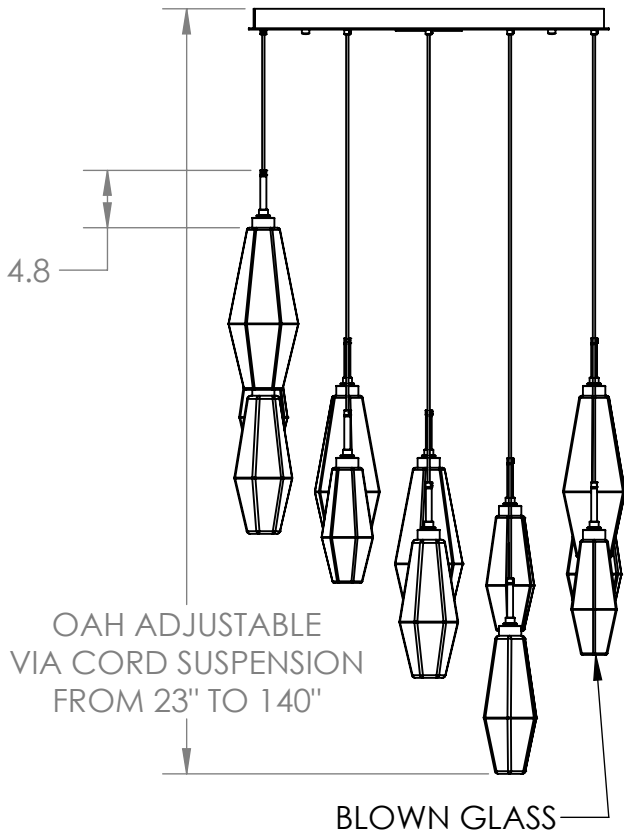

Collection: Aalto

Product #: CHB0049-12

Visit hammertonstudio.com for product options and specifications.

1/5/2018 (B)

Mounting Packet: R	Weight(lbs.): 85	Electrical Type: LED	CCT: 2700 K
UL Location: DRY		Elec. Qty: 12	Wattage: 62 Voltage: 120
Finish: SEE WEB SITE FOR OPTIONS		Source Lumens: Up: N/A	Down: 4105
Top Diffuser: CLOSED		Dimmable: Forward/Reverse Phase to 1%	
Bottom Diffuser: CLOSED GLASS		CRI: 93+	Power Factor: >0.9

Mounting Detail

All fixtures created by Hammerton are handcrafted by artisans. Dimensions may vary up to 7/8".
 © Copyright 2017. All rights in design, detail or invention of this drawing are reserved as the property of Hammerton. Any imitation or adaptation without written consent is strictly prohibited.