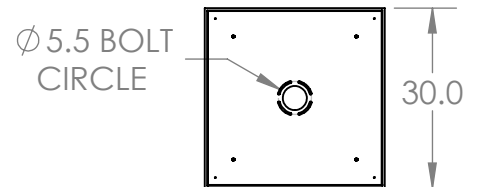

Collection: Aalto

Product #: CHB0049-12

Visit hammertonstudio.com for product options and specifications.

1/5/2018 (B)

Mounting Packet: R	Weight(lbs.): 85	Electrical Type: LED	CCT: 2700 K
UL Location: DRY		Elec. Qty: 12	Wattage: 62 Voltage: 120
Finish: SEE WEB SITE FOR OPTIONS		Source Lumens: Up: N/A	Down: 4105
Top Diffuser: CLOSED		Dimmable: Forward/Reverse Phase to 1%	
Bottom Diffuser: CLOSED GLASS		CRI: 93+	Power Factor: >0.9

Mounting Detail

All fixtures created by Hammerton are handcrafted by artisans. Dimensions may vary up to 7/8".
 © Copyright 2017. All rights in design, detail or invention of this drawing are reserved as the property of Hammerton. Any imitation or adaptation without written consent is strictly prohibited.