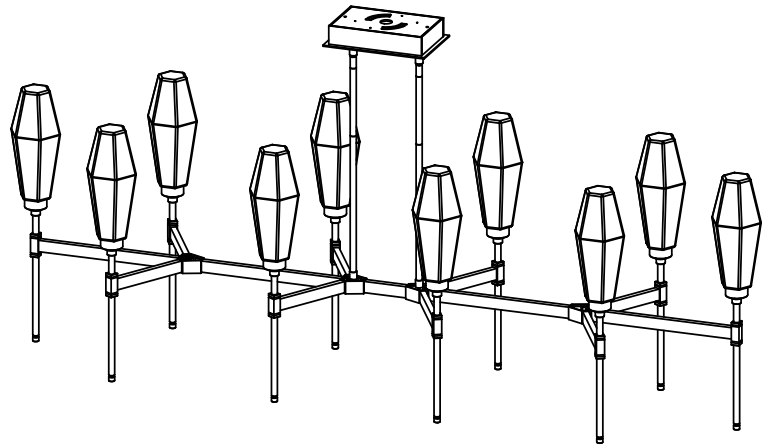

Collection: Aalto

Product #: PLB0049-67

Visit [hammertonstudio.com](http://hammertonstudio.com) for product options and specifications.

10/25/2017 (A)

Mounting Packet: X	Weight(lbs.): 50	Electrical Type: LED	CCT: 2700 K
UL Location: DRY		Elec. Qty: 10	Wattage: 52
Finish: SEE WEB SITE FOR OPTIONS		Source Lumens: Up: 3420	Down: N/A
Top Diffuser: CLOSED GLASS		Dimmable: Forward/Reverse Phase to 1%	
Bottom Diffuser: CLOSED METAL		CRI: 93+	Power Factor: >0.9

All fixtures created by Hammerton are handcrafted by artisans. Dimensions may vary up to 7/8".

© Copyright 2017. All rights in design, detail or invention of this drawing are reserved as the property of Hammerton. Any imitation or adaptation without written consent is strictly prohibited.

### Mounting Detail

MOUNTS TO J-BOX AND CEILING