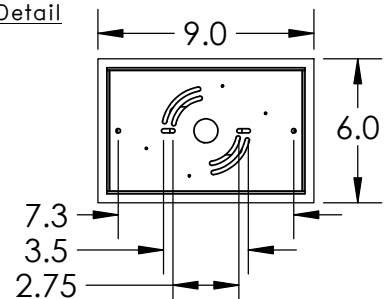

Mounting Detail

MOUNTS TO J-BOX AND CEILING