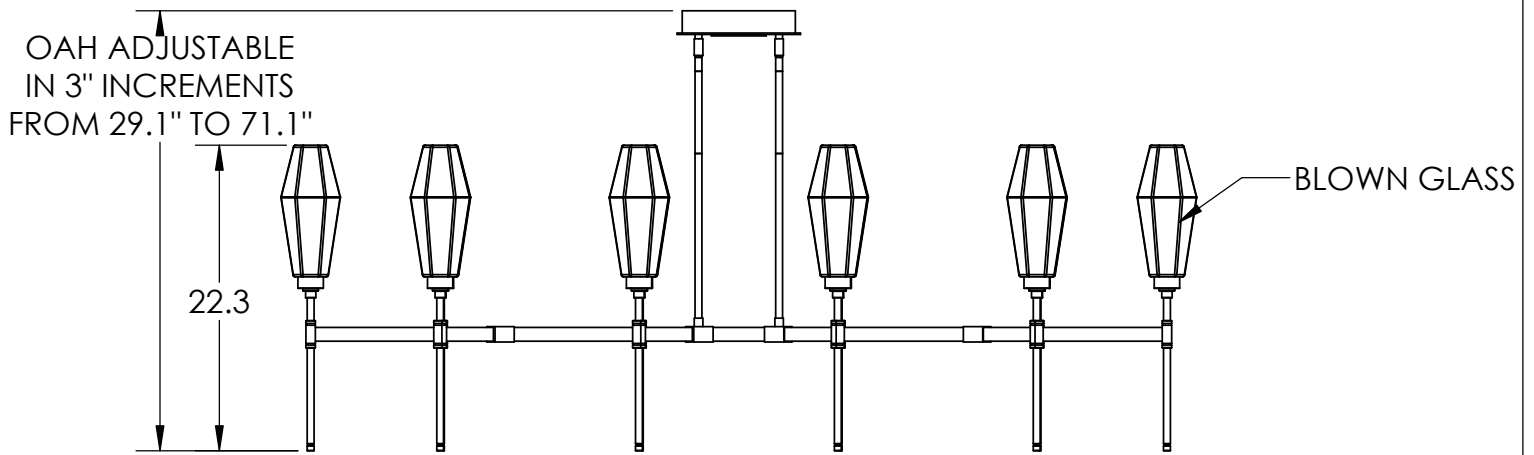

Collection: Aalto

Product #: PLB0049-67

Visit [hammertonstudio.com](http://hammertonstudio.com) for product options and specifications.

10/25/2017 (A)

Mounting Packet: X	Weight(lbs.): 50	Electrical Type: LED	CCT: 2700 K
UL Location: DRY		Elec. Qty: 10	Wattage: 52
Finish: SEE WEB SITE FOR OPTIONS		Source Lumens: Up: 3420	Down: N/A
Top Diffuser: CLOSED GLASS		Dimmable: Forward/Reverse Phase to 1%	
Bottom Diffuser: CLOSED METAL		CRI: 93+	Power Factor: >0.9

All fixtures created by Hammerton are handcrafted by artisans. Dimensions may vary up to 7/8".

© Copyright 2017. All rights in design, detail or invention of this drawing are reserved as the property of Hammerton. Any imitation or adaptation without written consent is strictly prohibited.