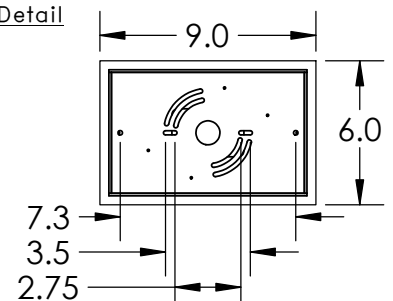

Collection: AALTO

Product #: PLB0049-48

Visit hammertonstudio.com for product options and specifications.

10/25/2017 (A)

Mounting Packet: X	Weight(lbs.): 37	Electrical Type: LED	CCT: 2700 K
UL Location: DRY		Elec. Qty:8	Wattage: 42 Voltage: 120
Finish: SEE WEB SITE FOR OPTIONS		Source Lumens: Up: 2735	Down: N/A
Top Diffuser: CLOSED GLASS		Dimmable: Forward/Reverse Phase to 1%	
Bottom Diffuser: CLOSED METAL		CRI: 93+	Power Factor: >0.9
All fixtures created by Hammerton are handcrafted by artisans. Dimensions may vary up to 7/8".			
© Copyright 2017. All rights in design, detail or invention of this drawing are reserved as the property of Hammerton. Any imitation or adaptation without written consent is strictly prohibited.			
Hammerton Inc. 217 Wright Brothers Dr. Salt Lake City, UT 84116 (801)973-8095			

Mounting Detail

MOUNTS TO J-BOX AND CEILING