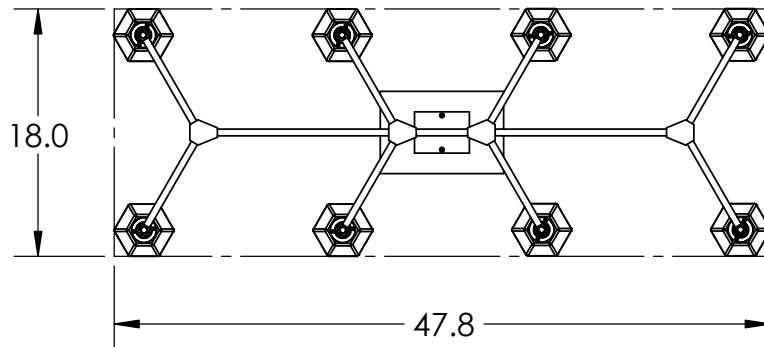

Collection: AALTO

Product #: PLB0049-48

Visit hammertonstudio.com for product options and specifications.

10/25/2017 (A)

Mounting Packet: X	Weight(lbs.): 37	Electrical Type: LED	CCT: 2700 K
UL Location: DRY		Elec. Qty:8	Wattage: 42 Voltage: 120
Finish: SEE WEB SITE FOR OPTIONS		Source Lumens: Up: 2735	Down: N/A
Top Diffuser: CLOSED GLASS		Dimmable: Forward/Reverse Phase to 1%	
Bottom Diffuser: CLOSED METAL		CRI: 93+	Power Factor: >0.9
All fixtures created by Hammerton are handcrafted by artisans. Dimensions may vary up to 7/8".			
© Copyright 2017. All rights in design, detail or invention of this drawing are reserved as the property of Hammerton. Any imitation or adaptation without written consent is strictly prohibited.			
Hammerton Inc. 217 Wright Brothers Dr. Salt Lake City, UT 84116 (801)973-8095			

Mounting Detail

MOUNTS TO J-BOX AND CEILING