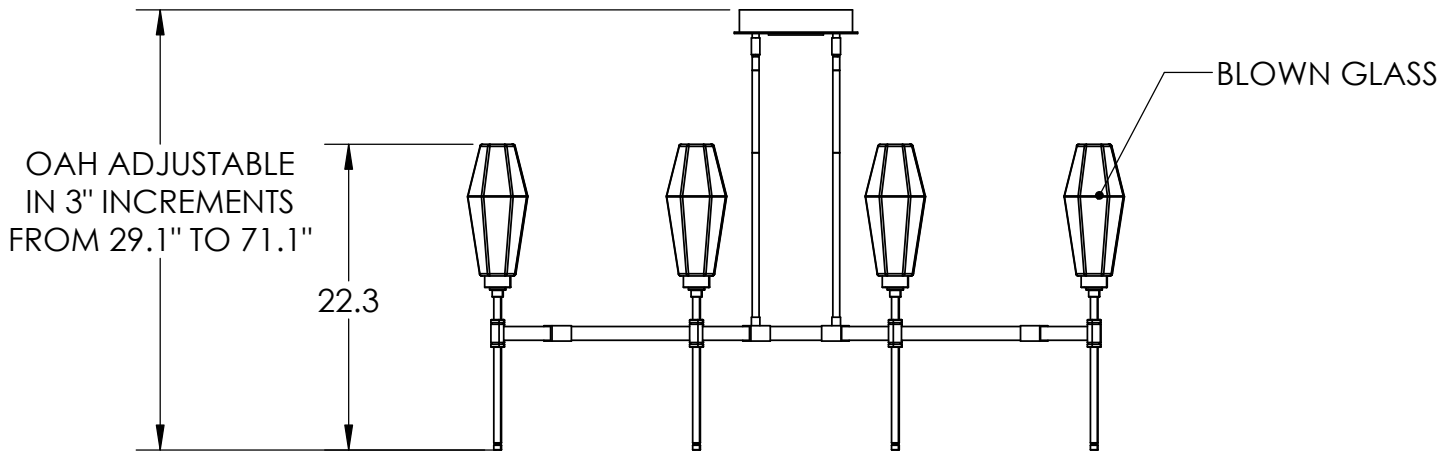

Collection: AALTO

Product #: PLB0049-48

Visit hammertonstudio.com for product options and specifications.

10/25/2017 (A)

Mounting Packet: X	Weight(lbs.): 37	Electrical Type: LED	CCT: 2700 K
UL Location: DRY		Elec. Qty:8	Wattage: 42 Voltage: 120
Finish: SEE WEB SITE FOR OPTIONS		Source Lumens: Up: 2735	Down: N/A
Top Diffuser: CLOSED GLASS		Dimmable: Forward/Reverse Phase to 1%	
Bottom Diffuser: CLOSED METAL		CRI: 93+	Power Factor: >0.9
All fixtures created by Hammerton are handcrafted by artisans. Dimensions may vary up to 7/8".			
© Copyright 2017. All rights in design, detail or invention of this drawing are reserved as the property of Hammerton. Any imitation or adaptation without written consent is strictly prohibited.			
Hammerton Inc. 217 Wright Brothers Dr. Salt Lake City, UT 84116 (801)973-8095			

Mounting Detail

MOUNTS TO J-BOX AND CEILING