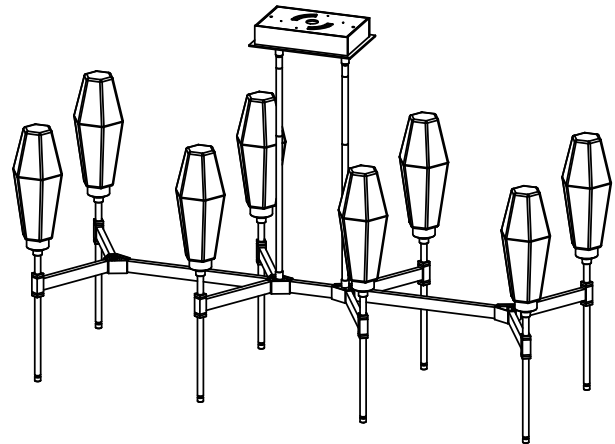

Collection: AALTO

Product #: PLB0049-48

Visit hammertonstudio.com for product options and specifications.

10/25/2017 (A)

Mounting Packet: X	Weight(lbs.): 37	Electrical Type: LED	CCT: 2700 K
UL Location: DRY		Elec. Qty:8	Wattage: 42 Voltage: 120
Finish: SEE WEB SITE FOR OPTIONS		Source Lumens: Up: 2735	Down: N/A
Top Diffuser: CLOSED GLASS		Dimmable: Forward/Reverse Phase to 1%	
Bottom Diffuser: CLOSED METAL		CRI: 93+	Power Factor: >0.9
All fixtures created by Hammerton are handcrafted by artisans. Dimensions may vary up to 7/8".			
© Copyright 2017. All rights in design, detail or invention of this drawing are reserved as the property of Hammerton. Any imitation or adaptation without written consent is strictly prohibited.			
Hammerton Inc. 217 Wright Brothers Dr. Salt Lake City, UT 84116 (801)973-8095			

Mounting Detail

MOUNTS TO J-BOX AND CEILING