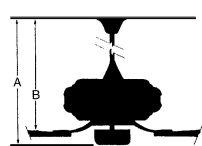

Image File Name: **F402L-BNW.jpg**

MEASUREMENTS

Blade Finish:	Reversible		
	Blades:		
	No		
Blade Material:	Slope:		
ABS	Yes		
Blade Sweep:	No. of Blades:	Blade Pitch:	Hanging Weight:
42"	6	20	31.0
Downrod 1:	Downrod 1	Downrod 2:	Downrod 2
6	Outside Dia:	Outside Dia:	
	.75		
Ceiling to Lowest Point: (Dim A)	Ceiling to Blade (Dim B)	Lead Wire:	Motor Size:
17.0	15.25	80	82 x 25 mm