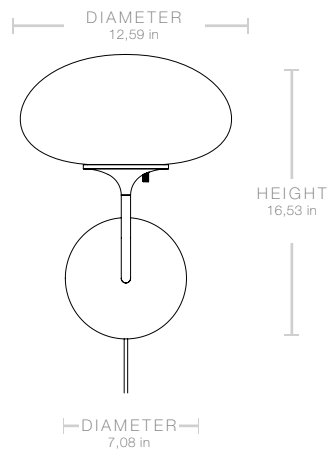

Today's Stemlite remains true to Curry's designs, comprising three of the original heights: two table heights, one of which was originally conceived as a floor lamp and the original floor lamp height. A second, taller floor lamp has been added and a pendant light has been engineered by simply flipping the original design upside-down. A counterweight has been hidden in the negative space created by the geometry of the foot of the upright lamps to meet contemporary safety requirements regarding stability and versions of the floor and pendant lights with new larger globes are also available.

Materials & Finishes

SHADE	Frosted Glass
	
STEM	Black Chrome
	
BASE	Black Chrome
	
CORD SHAPE	Round
CORD COLOR	Grey textile
MATERIALS	Glass shade, steel stem, aluminium base

Dimensions & Weight

LAMP HEIGHT	16,53 in
LAMP STAND	Ø7,08 in
SHADE DIAMETER	Ø12,59 in
SHADE HEIGHT	6,6 cm
CORD LENGTH	86,61 in
TOTAL WEIGHT	7,93 lbs

Packaging - Base

NUMBER OF PARCELS	1
PACKAGING LENGTH	14,17 in
PACKAGING WIDTH	9,84 in
PACKAGING HEIGHT	8,46 in
PACKAGING WEIGHT	1,98 lbs
GROSS WEIGHT	7,27 lbs

Packaging - Shade

NUMBER OF PARCELS	1
PACKAGING LENGTH	14,96 in
PACKAGING WIDTH	8,66 in
PACKAGING HEIGHT	14,96 in
PACKAGING WEIGHT	1,54 lbs
GROSS WEIGHT	3,96 lbs